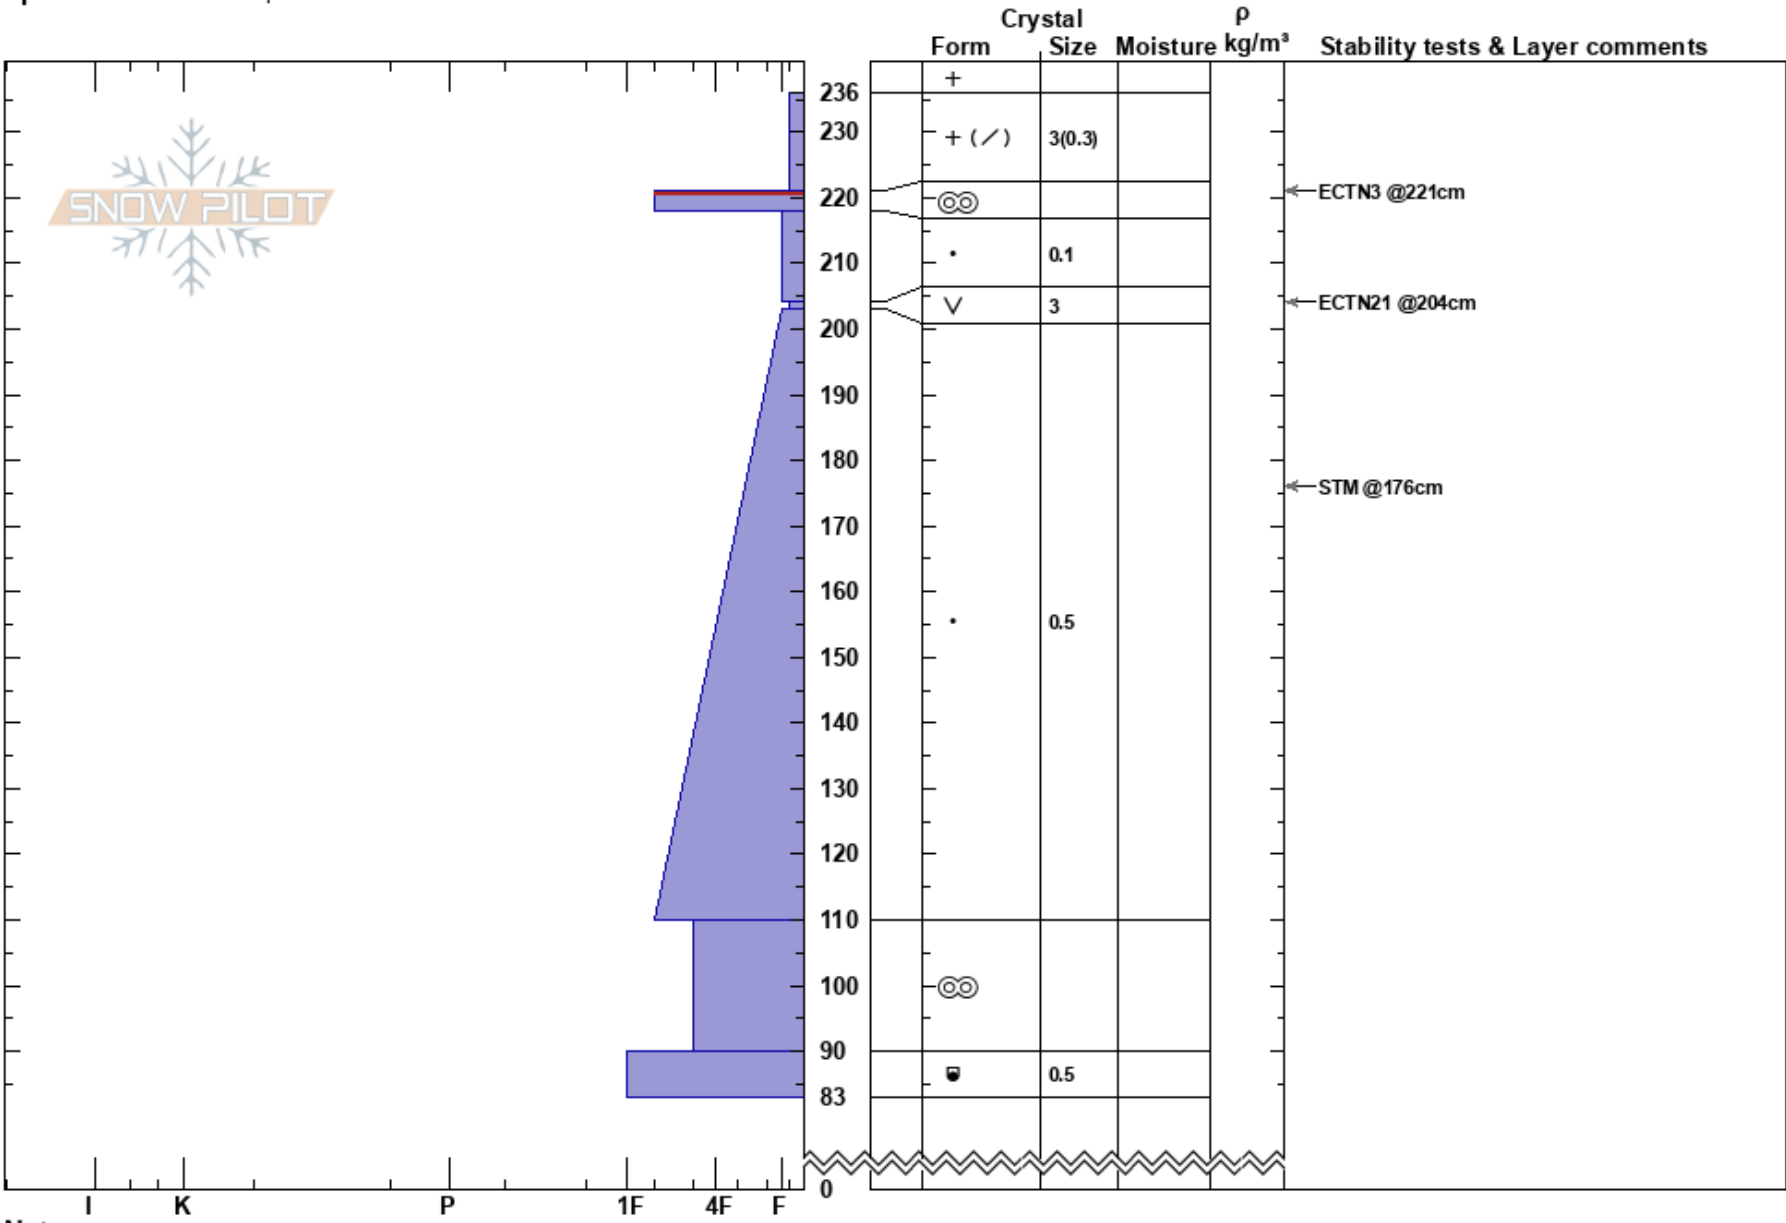

Red Mtn Middle
 Central Cascades, East WA
 Elevation: 5111 ft
 Aspect: SE
 Specifics: We skied slope

Payton Schiff
 01/11/2025 - 10:27am
 Co-ord: 10T 641091W 5249968N
 Slope Angle:
 Wind Loading: no

Stability: **HS:236**
 Air Temperature: 221-218cm:Problematic layer
 Sky Cover: FEW
 Precipitation: NO
 Wind: NW Calm