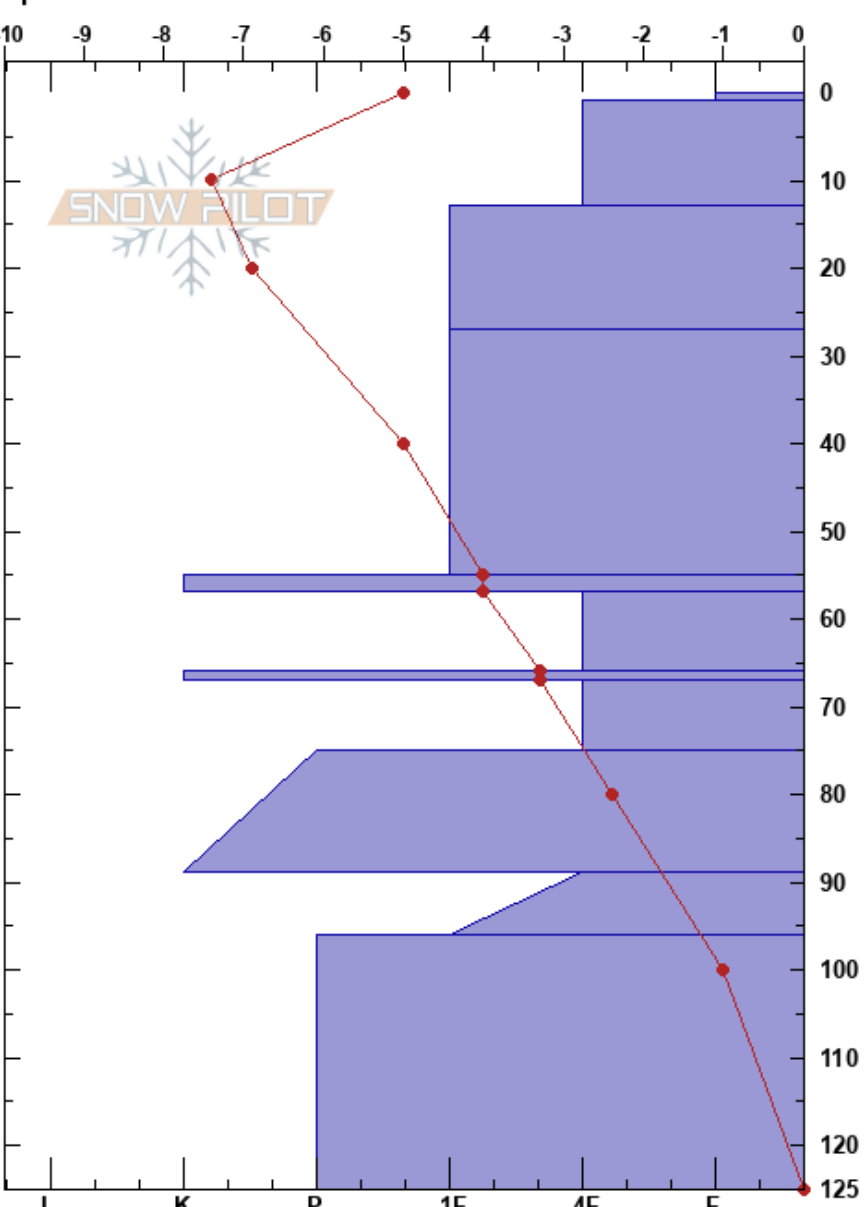

vakkerløfjellet team5a
 Vakkerløfjellet
 Norway
Elevation: 585 m
Aspect: 135°
Specifics:

Anders Mølster
 14/02/2018 - 10:50
Co-ord: 34W cb 93097 57989
Slope Angle: 45°
Wind Loading:

Stability: PF:30
Air Temperature: -2.3°C
Sky Cover: CLR
Precipitation: NO
Wind:

Layer Notes:

Height (cm)	Crystal		Moisture	ρ kg/m ³	Stability tests & Layer comments
	Form	Size			
0	/	0.5-1	D		
10	/	0.5-1	D		
20	•	1	D		
30					← ECTN19 @27cm
40	♡	1	D		
50					
60	⊙		D		
65	□	1-2.5	D		
70	⊙		D		
75	□	1-2.5	D		
80	⊙		D		
90	□	1-3	D		
100					
110	⊙		D		
120					
125					