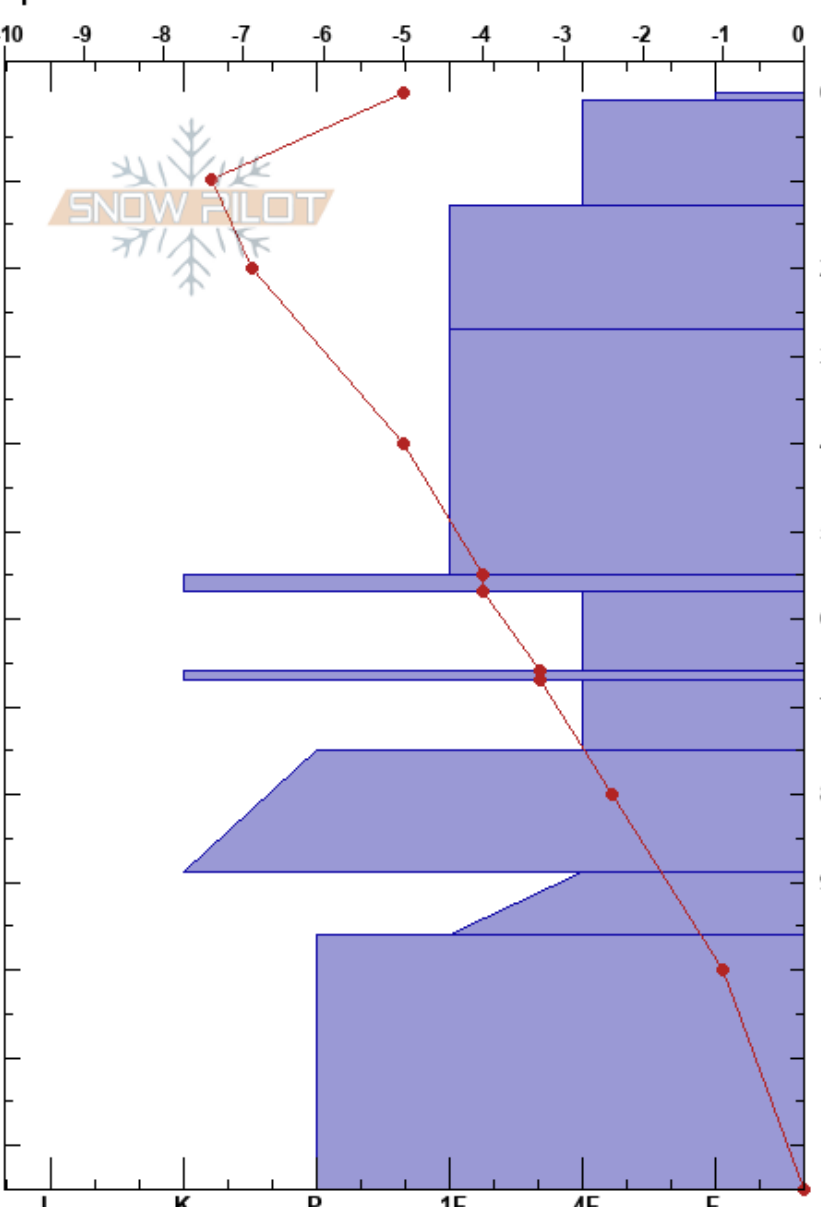

vakkerløfjellet team5a  
 Vakkerløfjellet  
 Norway  
 Elevation: 585 m  
 Aspect: 135°  
 Specifics:

Anders Mølster  
 14/02/2018 - 10:50  
 Co-ord: 34W cb 93097 57989  
 Slope Angle: 45°  
 Wind Loading:

Stability:  
 Air Temperature: -2.3°C  
 Sky Cover: CLR  
 Precipitation: NO  
 Wind:

PF:30 Layer Notes:

Height (cm)	Crystal		Moisture	$\rho$ kg/m <sup>3</sup>	Stability tests & Layer comments
	Form	Size			
0	/	0.5-1	D		
10	/	0.5-1	D		
20	•	1	D		
30					← ECTN19 @27cm
40	♡	1	D		
50					
60	⊙		D		
65	□	1-2.5	D		
70	⊙		D		
75	□	1-2.5	D		
80	⊙		D		
90	□	1-3	D		
100					
110	⊙		D		
120					
125					