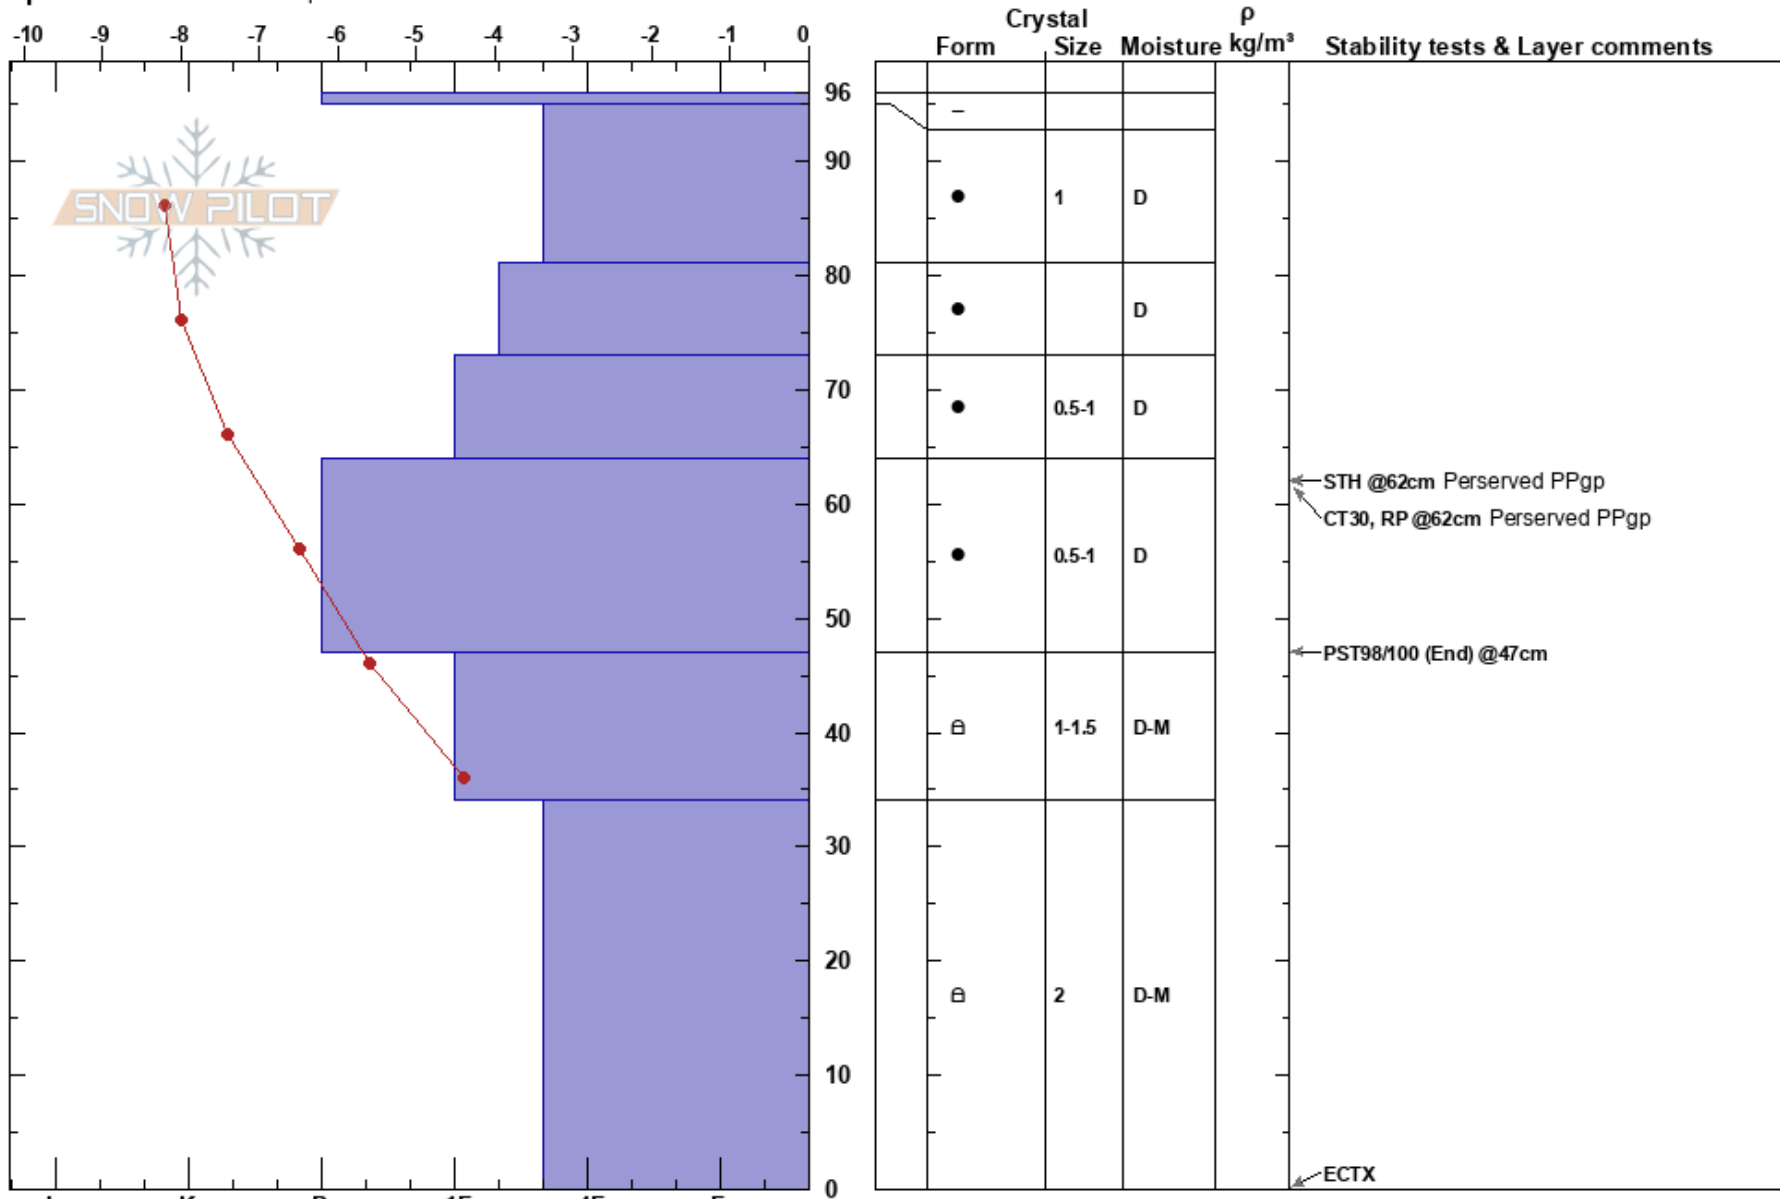

Dead Tree NW
 Northern Wasatch
 UT
 Elevation: 7900 ft
 Aspect: NW

Noah Sievers
 01/11/2025 - 11:30am
 Co-ord: 41.37450N, -111.94790W
 Slope Angle: 10°
 Wind Loading: yes

Stability: Fair
 Air Temperature: -9°C
 Sky Cover: OVC
 Precipitation: S1
 Wind: NW Moderate

HS:96
 PF:25
 PS:5
 47-34cm: Problematic layer

Specifics: Ski tracks on slope

Notes: Snow surfaces surrounding test location varied from a thin ice lense, sastrugi and small pockets of wind-drifted snow. Northerly winds, alongside active snow transport, increased to strong rates after observation was completed.