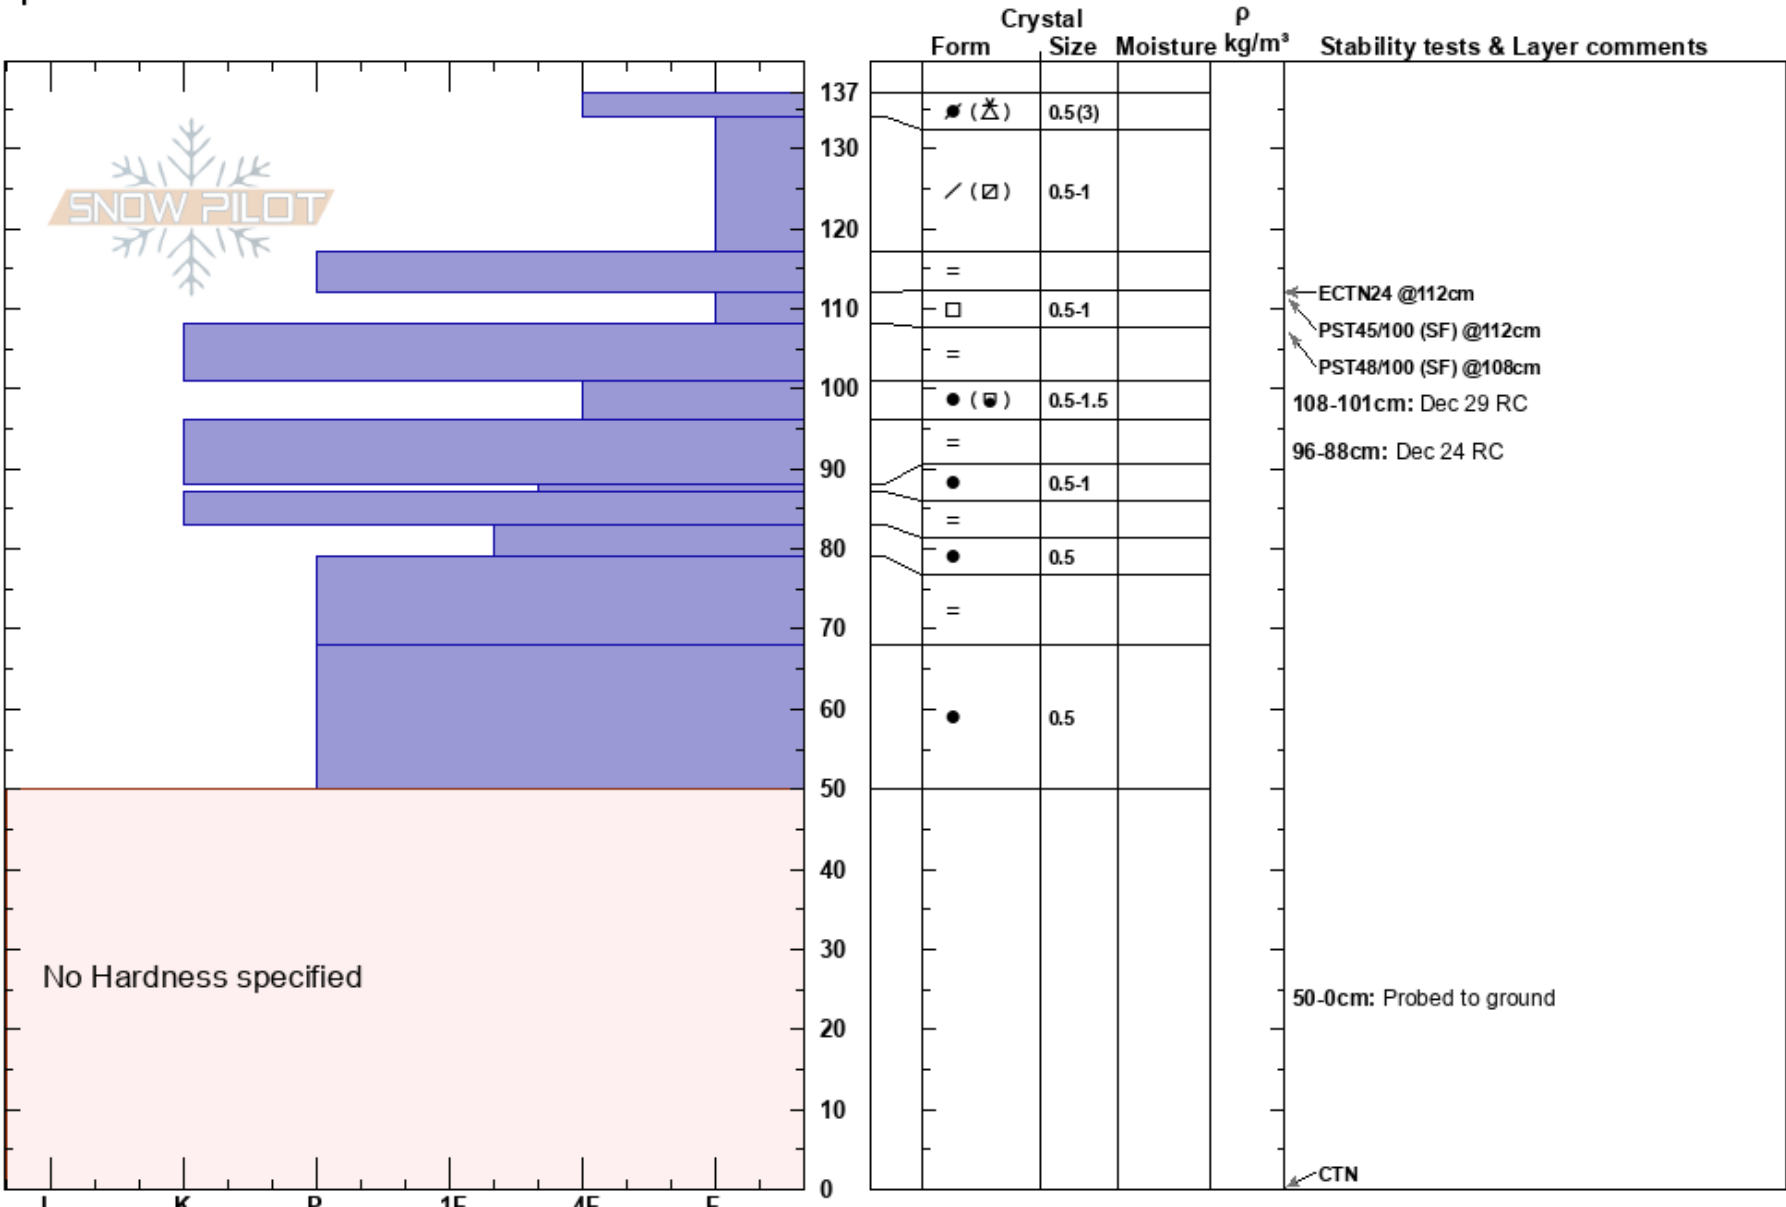

Bonta Saddle-Peak 7932
 Central Sierra
 CA
 Elevation: 7880 ft
 Aspect: 3°
 Specifics:

Steve Reynaud
 01/11/2025 - 11:55am
 Co-ord: 39.51682N, -120.41970W
 Slope Angle: 30°
 Wind Loading: no

Stability: Very Good
 Air Temperature:
 Sky Cover: CLR
 Precipitation: NO
 Wind: NE Moderate

HS:137
 117-112cm: Jan 3 RC
 108-101cm: Dec 29 RC
 96-88cm: Dec 24 RC
 50-0cm: Probed to ground

Notes: Snowpit dug in below treeline terrain.