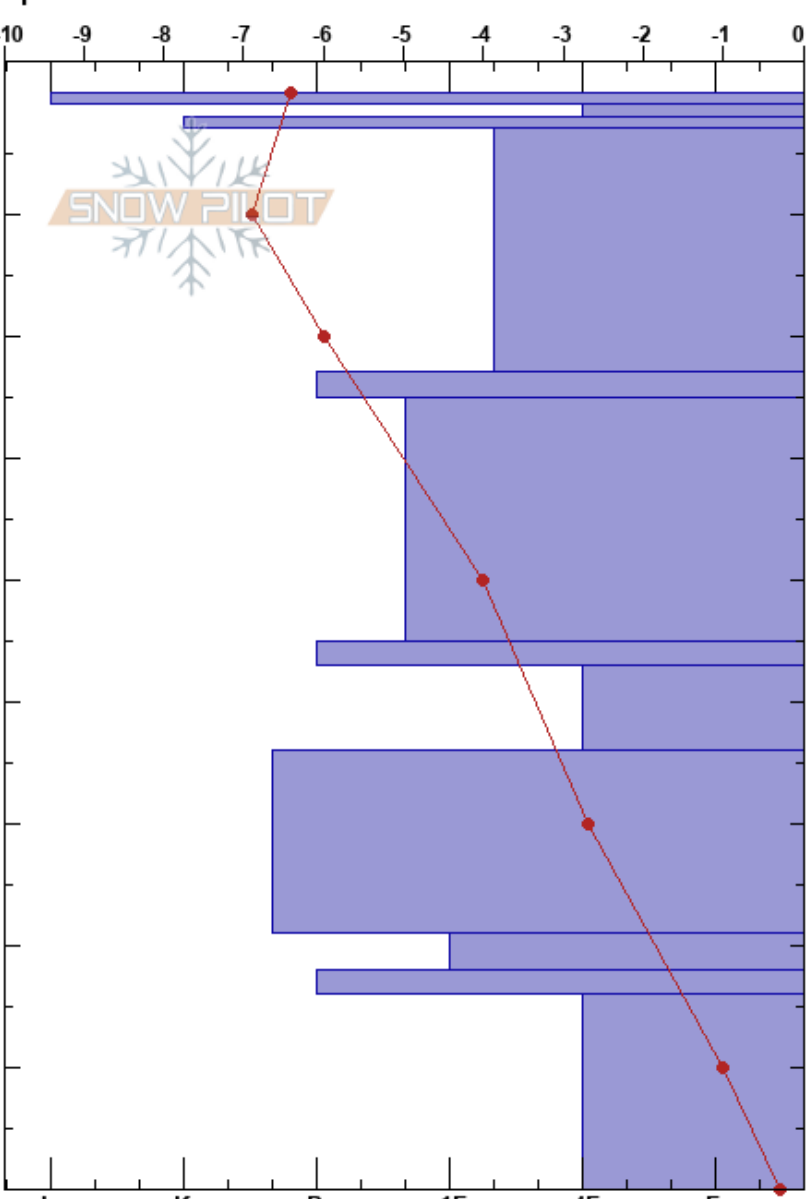

Vakkerløfjellet team5
 Vakkerløfjellet
 Norway
 Elevation: 535 m
 Aspect: 135°
 Specifics:

Anders Mølster
 14/02/2018 - 13:30
 Co-ord: 34W CB 92384 56324
 Slope Angle: 22°
 Wind Loading: no

Stability:
 Air Temperature: -4°C
 Sky Cover: CLR
 Precipitation: NO
 Wind: E Light Breeze

HS:90
 PF:20
 Layer Notes:

Form	Crystal		ρ kg/m ³	Stability tests & Layer comments
	Size	Moisture		
-		D		
☐	1-2	D		
☉☉		D		
☐	0.5-1	D		
☉☉	0.5-2	D		
☐	0.5-3	D		
☉☉		D		
☐	1-3	D		
☉☉		D		
☐ (∧)	1-5	D		
☉☉		D		
☐	1-2	D		