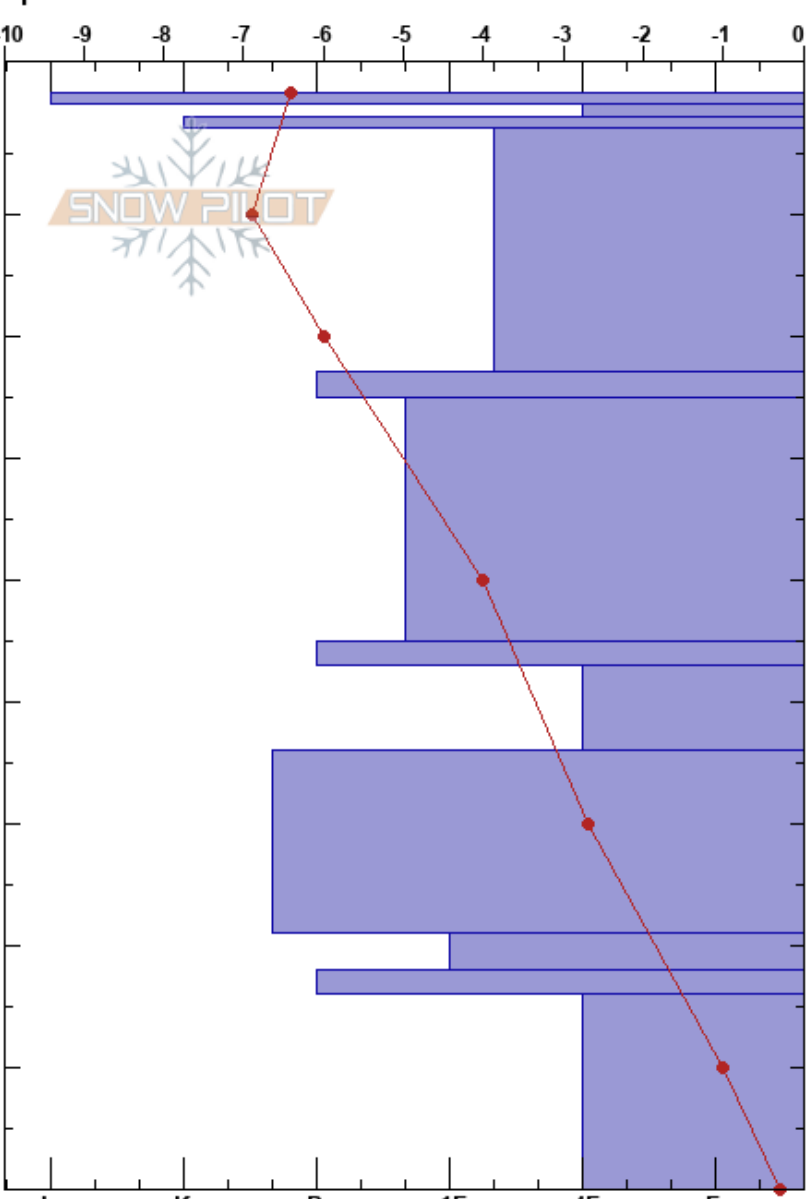

Vakkerløfjellet team5  
 Vakkerløfjellet  
 Norway  
 Elevation: 535 m  
 Aspect: 135°  
 Specifics:

Anders Mølster  
 14/02/2018 - 13:30  
 Co-ord: 34W CB 92384 56324  
 Slope Angle: 22°  
 Wind Loading: no

Stability:  
 Air Temperature: -4°C  
 Sky Cover: CLR  
 Precipitation: NO  
 Wind: E Light Breeze

HS:90  
 PF:20  
 Layer Notes:

Form	Crystal Size	Moisture	$\rho$ kg/m <sup>3</sup>	Stability tests & Layer comments
-		D		
☐	1-2	D		
☉☉		D		
☐	0.5-1	D		
☉☉	0.5-2	D		
☐	0.5-3	D		
☉☉		D		
☐	1-3	D		
☉☉		D		
☐ (∧)	1-5	D		
☉☉		D		
☐	1-2	D		