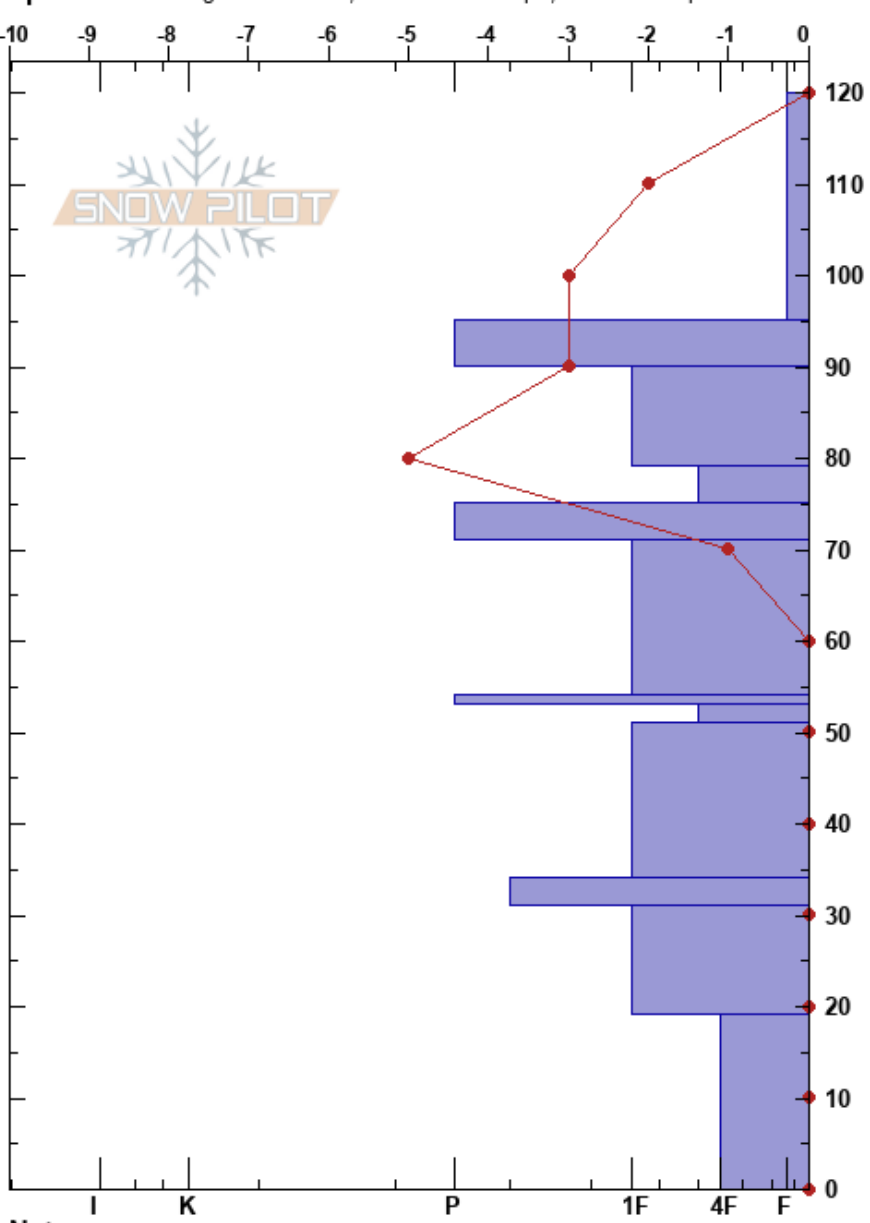

Meadow 2
 Carson Range
 NV
 Elevation: 8670 ft
 Aspect: NW
 Specifics: Pit dug in a Ski Area; Ski tracks on slope; We skied slope

Mike Galgay
 01/10/2025 - 11:33am
 Co-ord: 38.92653N, -119.88949W
 Slope Angle: 40°
 Wind Loading: no

Stability: Good HS:120 Layer Notes:
 Air Temperature: 9°C PF:45 79-75cm:Problematic layer
 Sky Cover: FEW
 Precipitation: NO
 Wind: NE Light Breeze

Height (cm)	Crystal Form	Crystal Size	Moisture	Stability tests & Layer comments
120	•	0.3		
110	•	0.5		
100				
90	⊙			
80	⊖	0.5		← PST47/100 (End) @79cm
70	□	1		
60	⊙			
50	•	0.3-0.5		
40	⊙			
30	□	1-2		
20	•			
10	⊖	2-3		
0				CTN ECTX