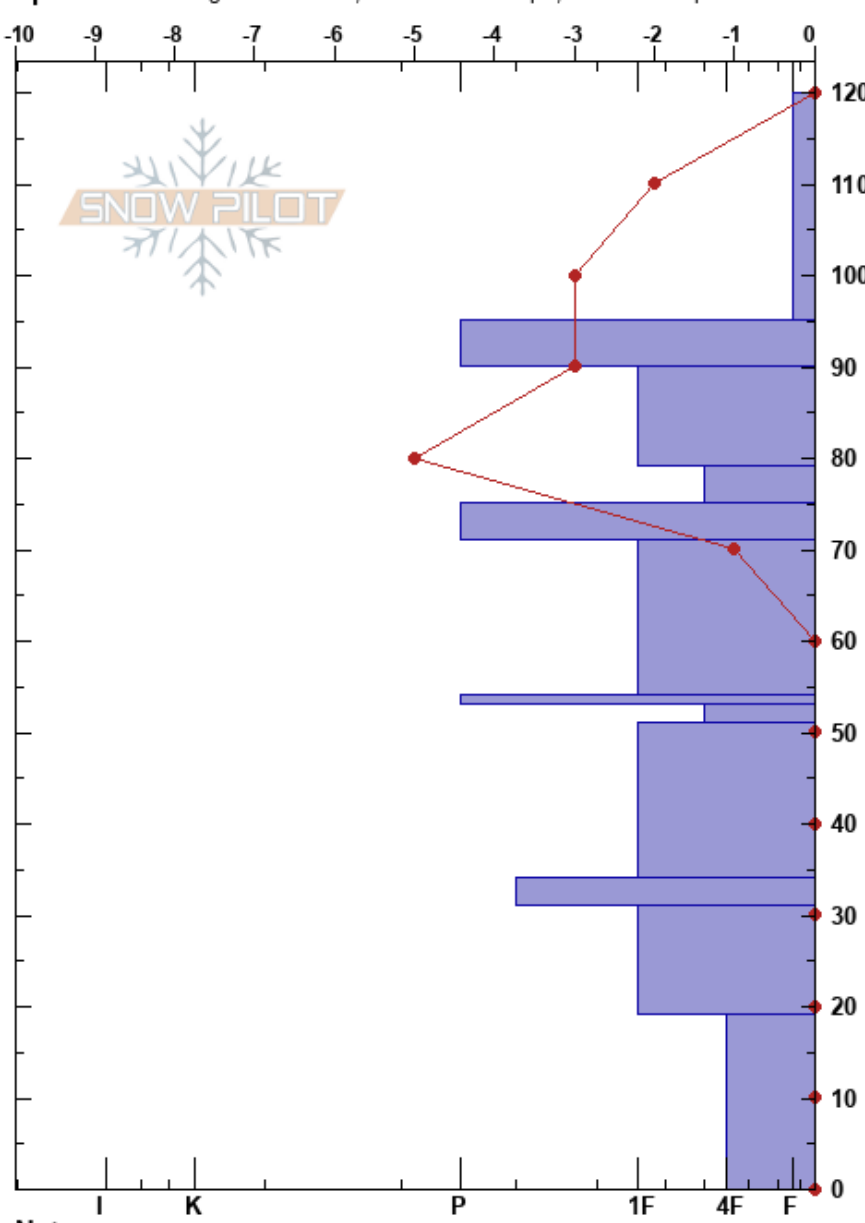

Meadow 2  
 Carson Range  
 NV  
 Elevation: 8670 ft  
 Aspect: NW  
 Specifics: Pit dug in a Ski Area; Ski tracks on slope; We skied slope

Mike Galgay  
 01/10/2025 - 11:33am  
 Co-ord: 38.92653N, -119.88949W  
 Slope Angle: 40°  
 Wind Loading: no

Stability: Good  
 Air Temperature: 9°C  
 Sky Cover: FEW  
 Precipitation: NO  
 Wind: NE Light Breeze

HS:120  
 PF:45 79-75cm:Problematic layer

Form	Crystal Size	Moisture	$\rho$ kg/m <sup>3</sup>	Stability tests & Layer comments
•	0.3			
☐	0.5			
⊙				
⊙	0.5			
☐	1			← PST47/100 (End) @79cm
⊙				
•	0.3-0.5			
⊙				
☐	1-2			
⊙				
⊙				
⊙				
⊙				
⊙				
⊙	2-3			
				CTN
				ECTX