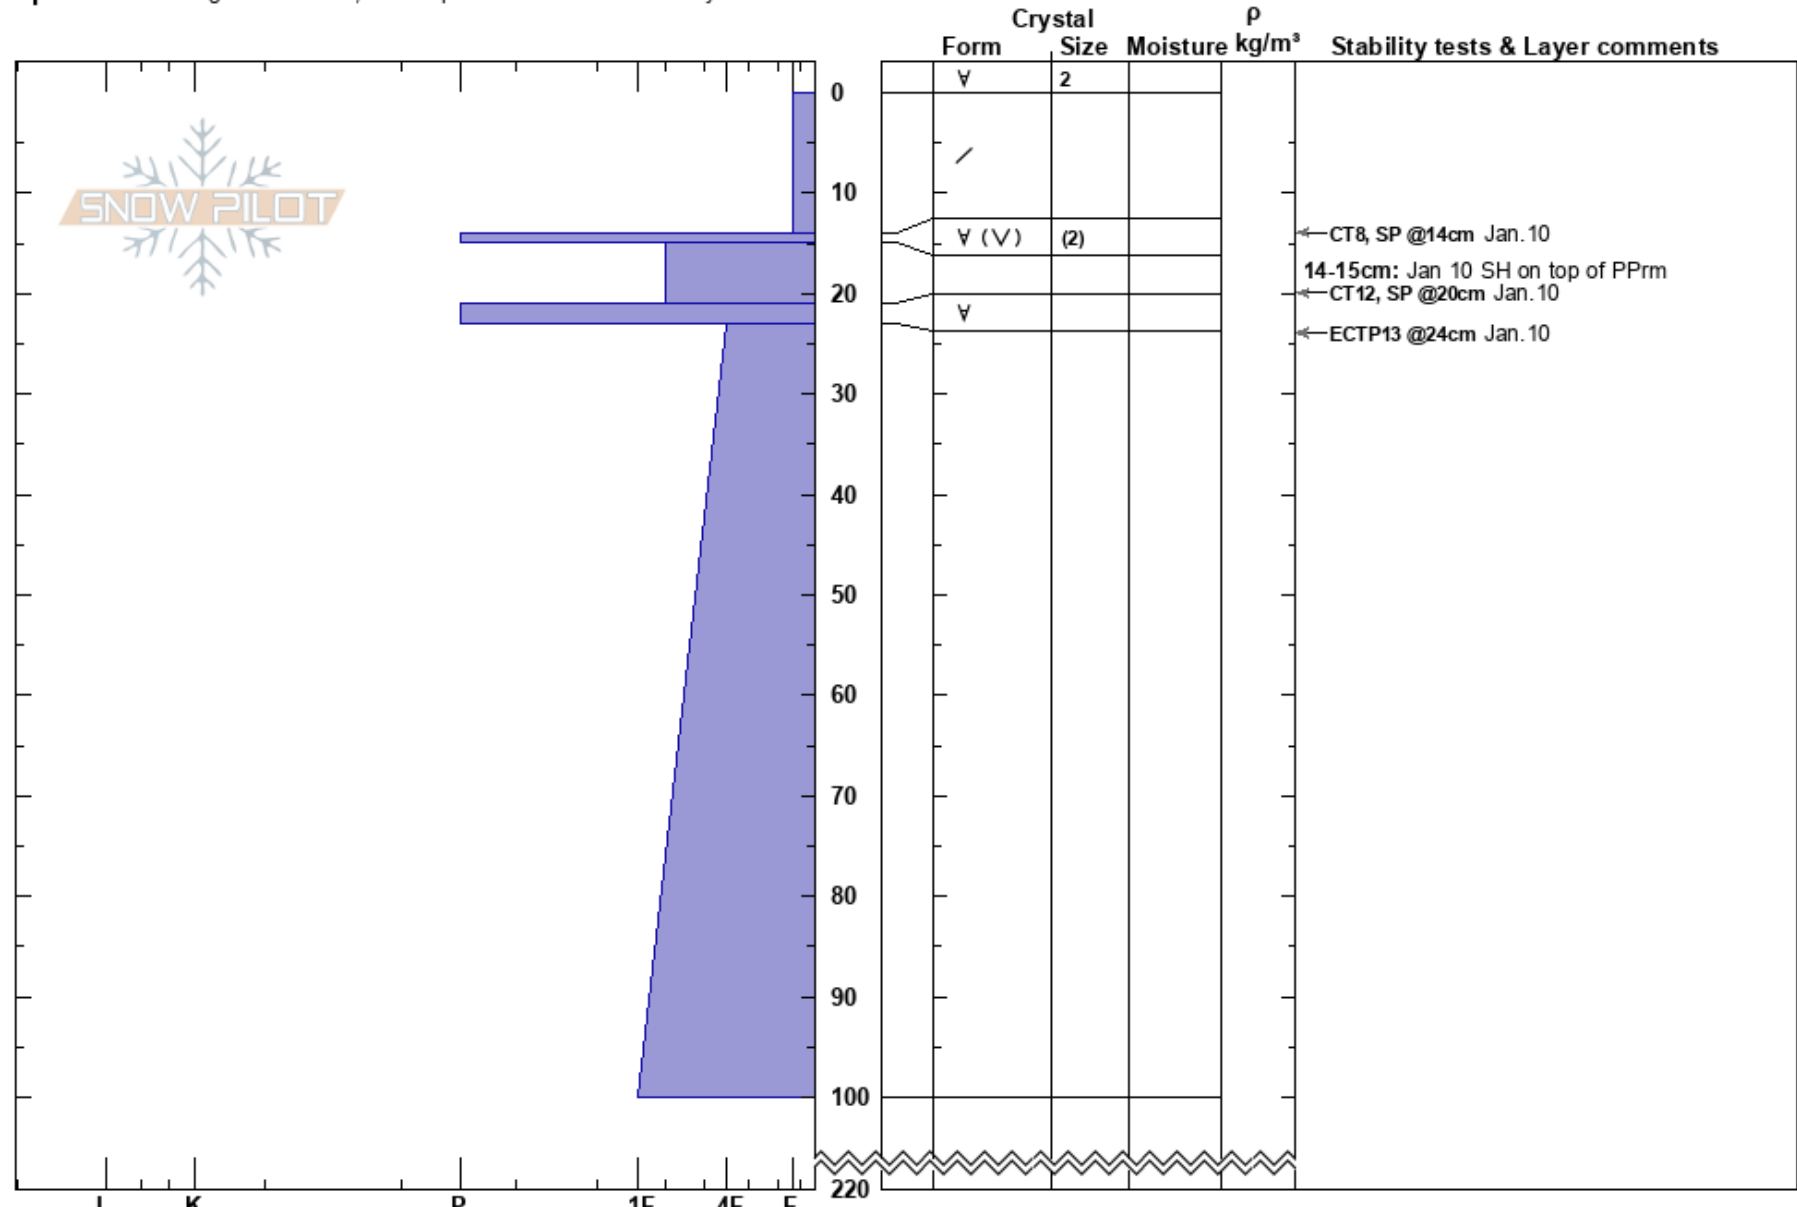

Powder Pig Right Solar  
 Monashee  
 BC  
**Elevation:** 2100 m  
**Aspect:** S  
**Specifics:** Pit dug in a Ski Area; Pit is representative of backcountry

Monashee Powder  
 11/01/2025 - 09:40  
**Co-ord:**  
**Slope Angle:** 36°  
**Wind Loading:**

**Stability:**  
**Air Temperature:** -8°C  
**Sky Cover:** OVC  
**Precipitation:** S-1  
**Wind:** SW Light Breeze

**HS:220**  
 14-15cm: Jan 10 SH on top of PPm

Notes: