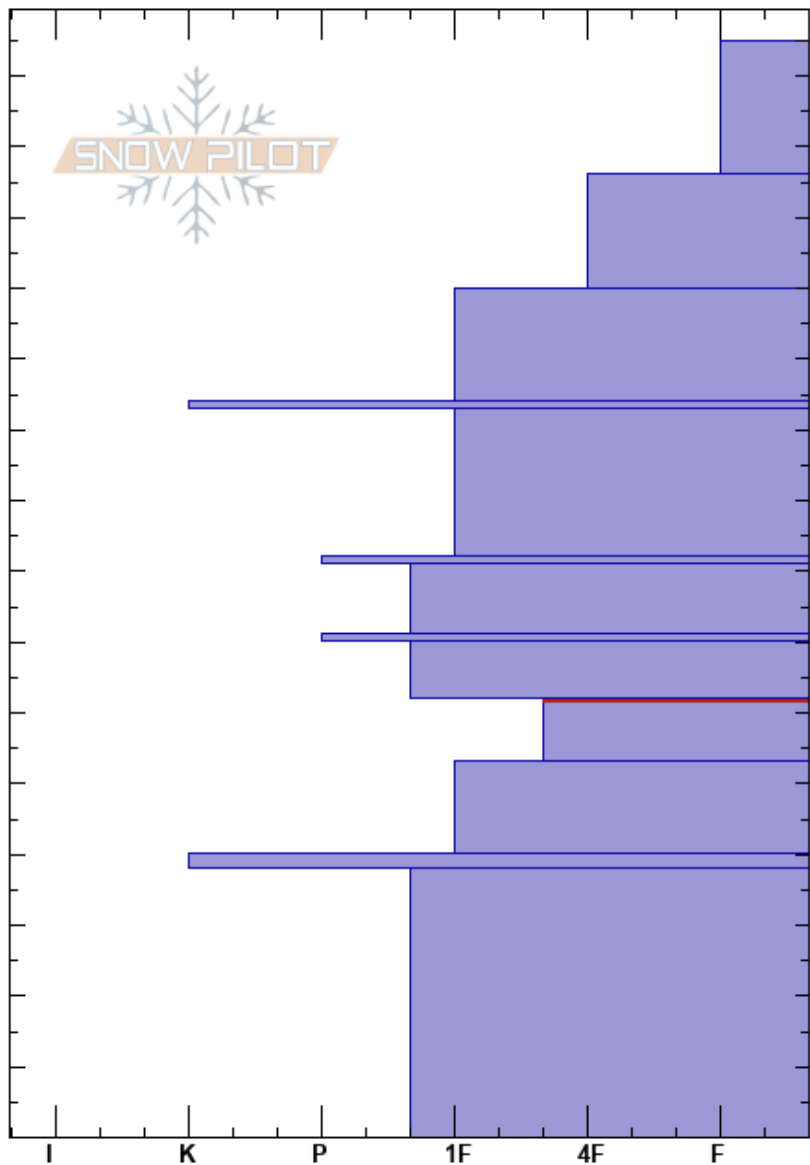

Hellroaring Pass
 Centennial Range
 MT
 Elevation: 8880 ft
 Aspect: 315°
 Specifics: Collapsing, localized

Dave Zinn
 01/08/2025 - 1:30pm
 Co-ord: 44.55017N, -111.47126W
 Slope Angle: 20°
 Wind Loading: no

Stability: Fair
 Air Temperature:
 Sky Cover: OVC
 Precipitation: S-1
 Wind: Calm

HS:155
 Layer Notes:
 62-53cm: Problematic layer

Crystal Form	Crystal Size	Moisture	ρ kg/m ³	Stability tests & Layer comments
+				
/				
				← ECTN14 @120cm
/				
=				← ECTN23 @104cm
•				
=				← ECTN29 @82cm
•				
=				
•				
□	1-2			
□	1-2			
⊙				
⊙				
□	2-3			