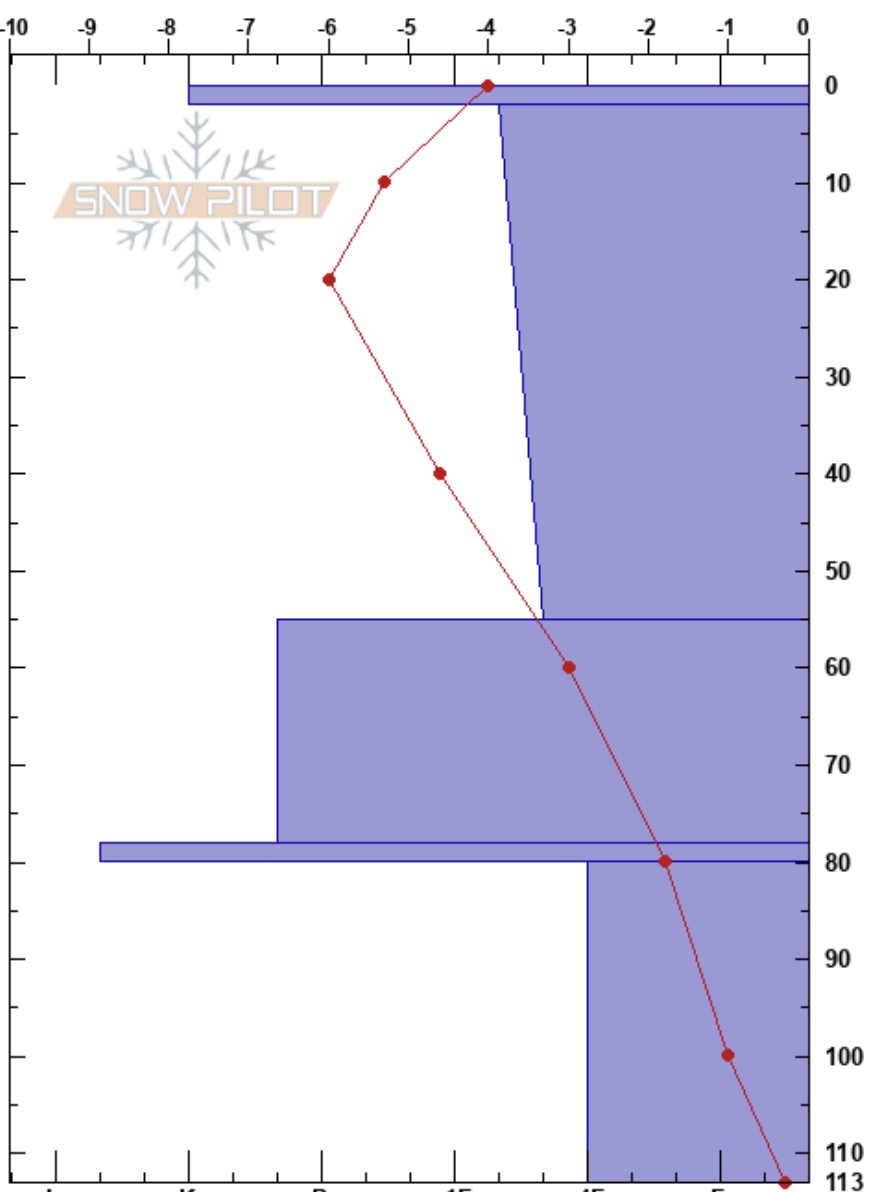

14/2-18 13:51 team5
 Vakkerløfjellet
 Norway
 Elevation: 499 m
 Aspect: E

Emil Aronsen
 14/02/2018 - 13:51
 Co-ord: 34W cb 92883 56481
 Slope Angle: 26°
 Wind Loading: previous

Stability: Very Good HS:113 Layer Notes:
 Air Temperature: -4°C
 Sky Cover: FEW
 Precipitation: NO
 Wind: S Calm

Specifics: Snowmobile tracks on slope; We snowmobiled slope; Poor pit location

Form	Crystal		ρ kg/m ³	Stability tests & Layer comments
	Size	Moisture		
⊙⊙		D		
■ (□)	1-2	D		
♡		D		
⊙⊙		D		
□	2	D		

Notes: