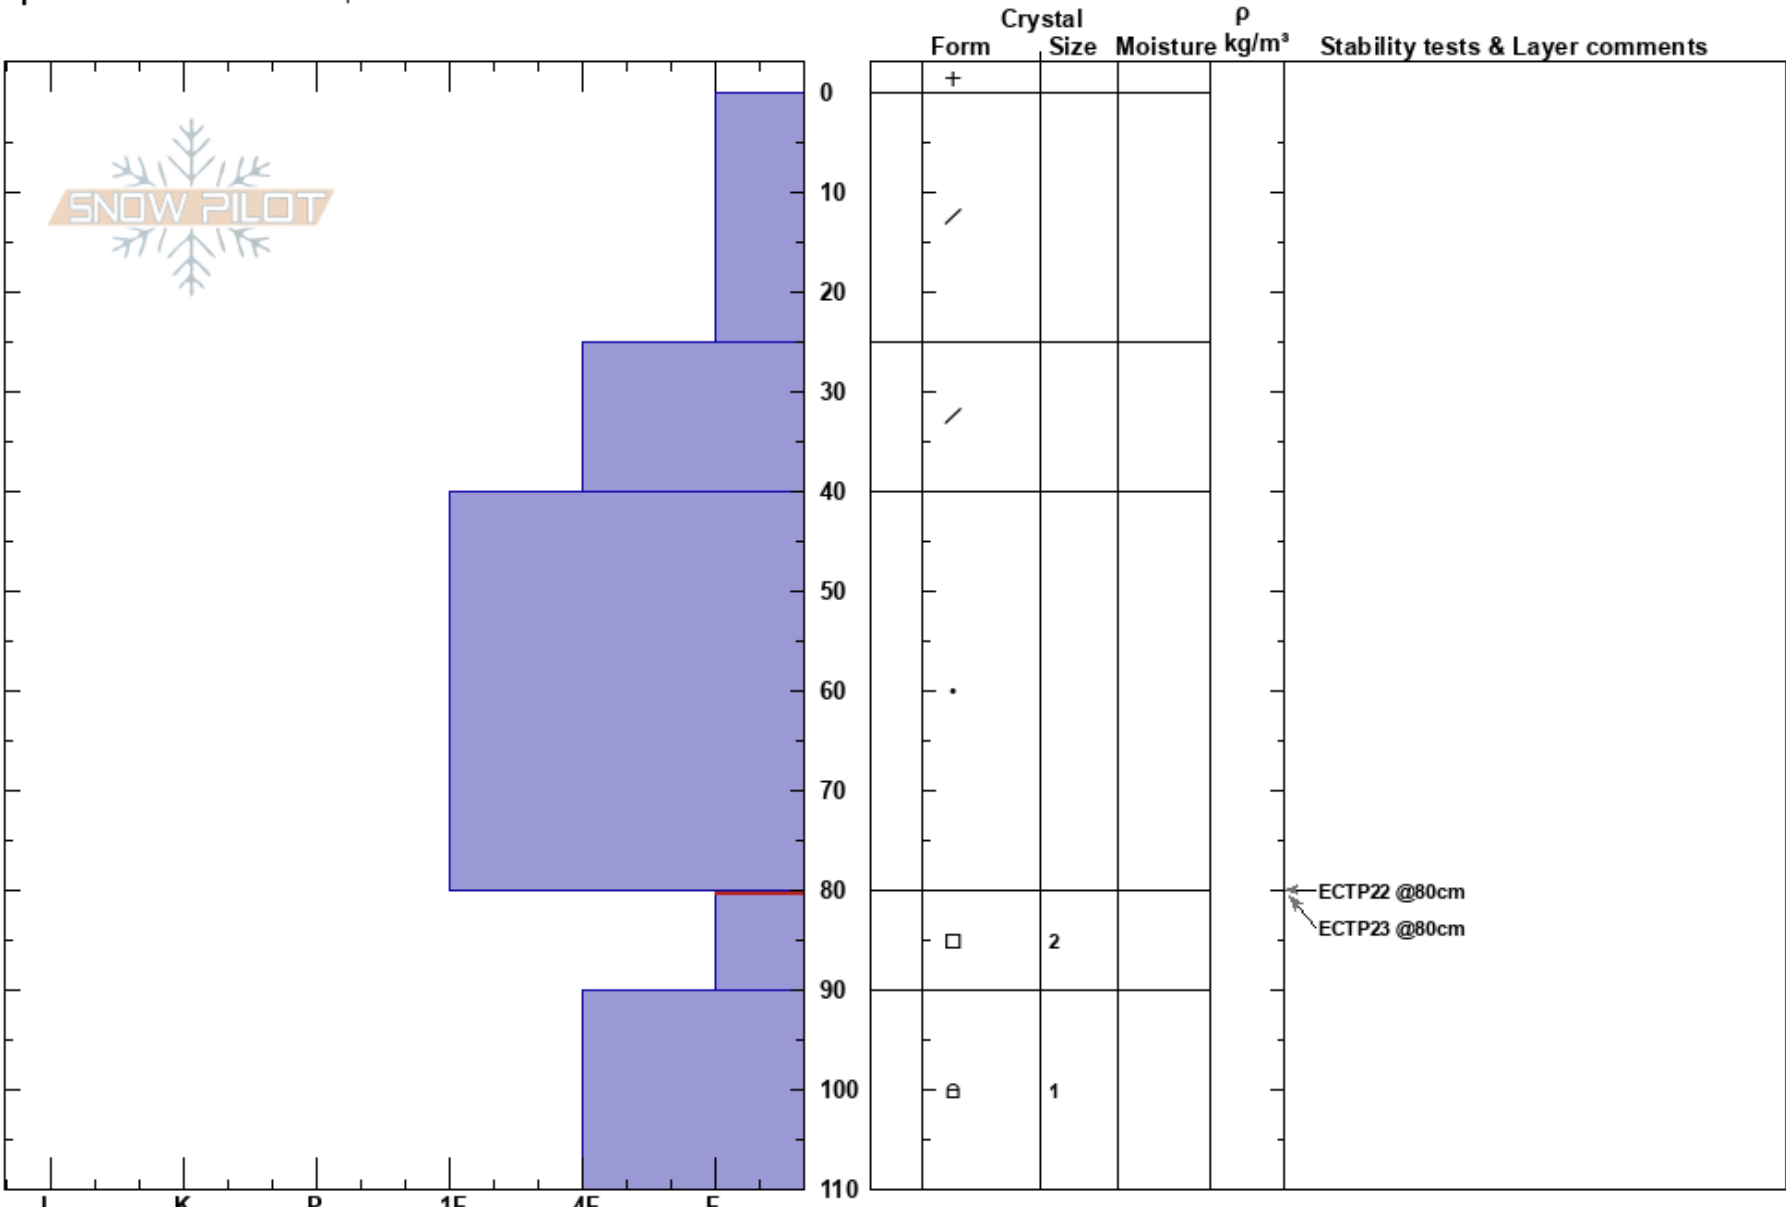

Mt Leidy
 Gros Ventre Range
 WY
 Elevation: 9400 ft
 Aspect: E
 Specifics: We snowmobiled slope

John Fitzgerald
 01/10/2025 - 2:00pm
 Co-ord: 43.71962N, -110.39927W
 Slope Angle: 30°
 Wind Loading: no

Stability: Fair
 Air Temperature:
 Sky Cover: SCT
 Precipitation: NO
 Wind: W Calm

HS:110
 PF:60 80-90cm:Problematic layer
 PS:25

Notes: