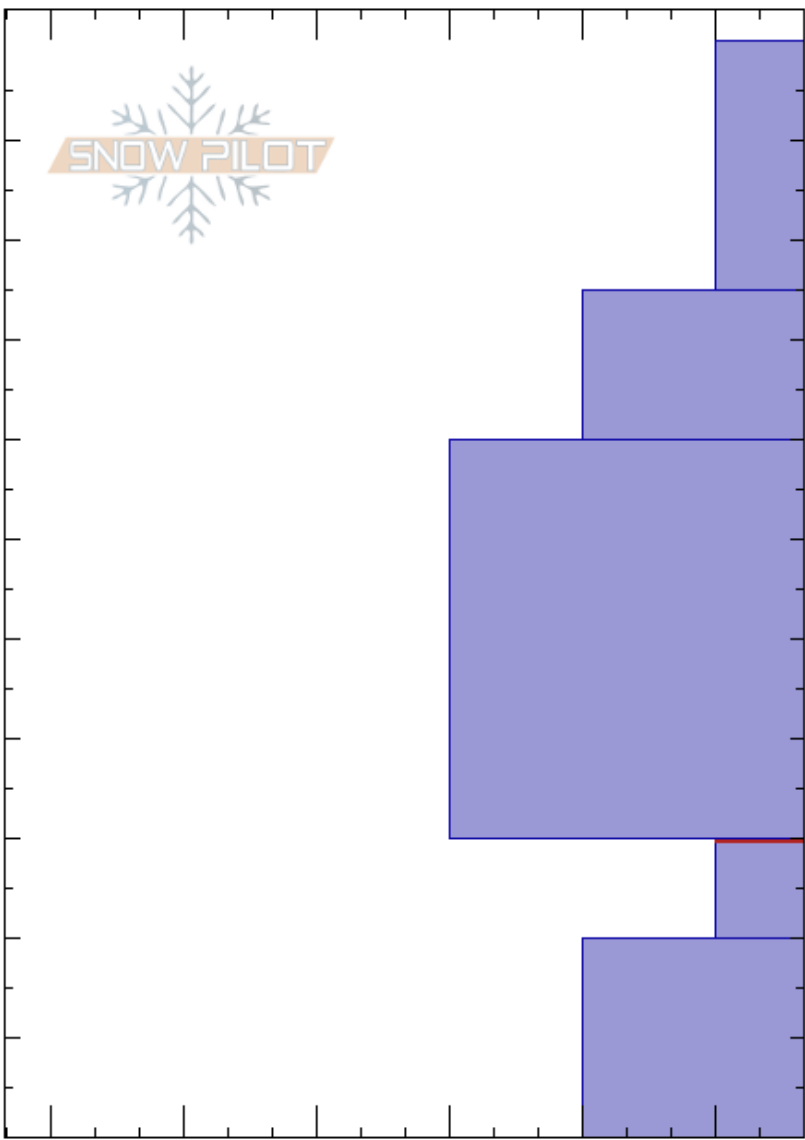

Mt Leidy
 Gros Ventre Range
 WY
 Elevation: 9400 ft
 Aspect: E
 Specifics: We snowmobiled slope

John Fitzgerald
 01/10/2025 - 2:00pm
 Co-ord: 43.71962N, -110.39927W
 Slope Angle: 30°
 Wind Loading: no

Stability: Fair
 Air Temperature:
 Sky Cover: SCT
 Precipitation: NO
 Wind: W Calm

HS:110
 PF:60 80-90cm:Problematic layer
 PS:25

Depth (cm)	Crystal		Moisture	ρ kg/m ³	Stability tests & Layer comments
	Form	Size			
0 - 10	+				
10 - 20	/				
20 - 30					
30 - 40	/				
40 - 60					
60 - 80	.				
80 - 90	□	2			ECTP22 @80cm ECTP23 @80cm
90 - 100	⊖	1			
100 - 110					