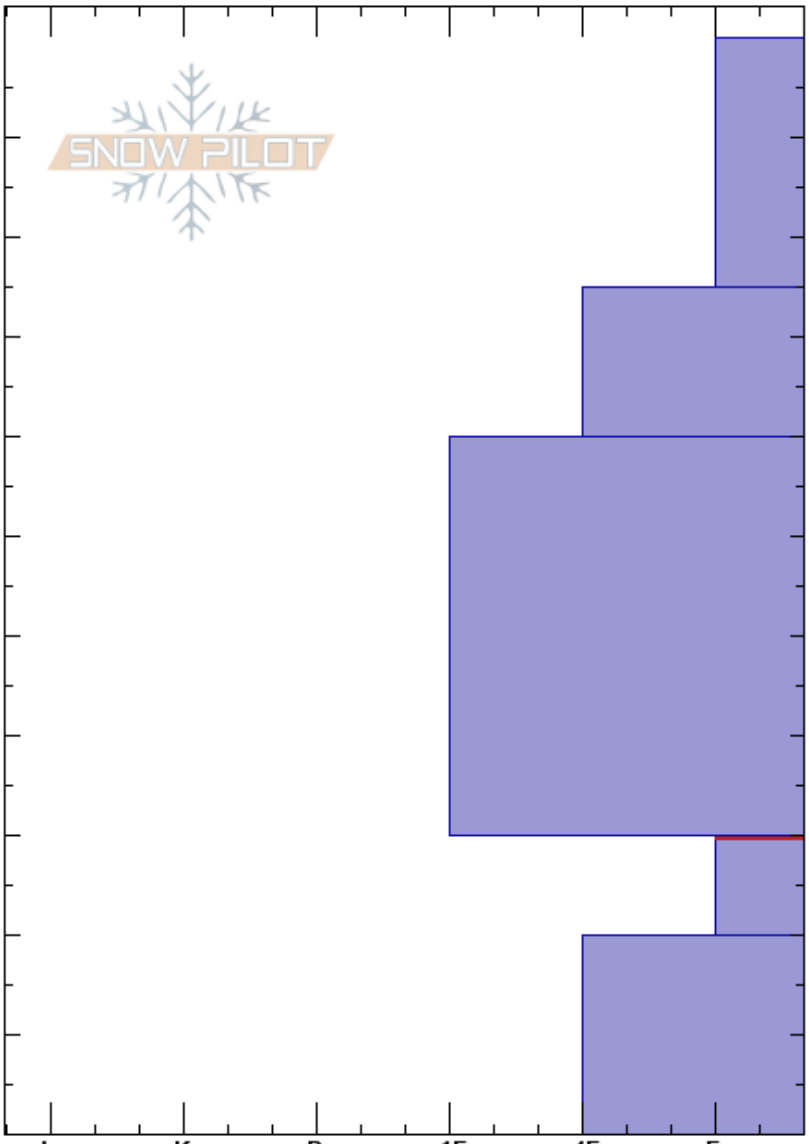

Mt Leidy
 Gros Ventre Range
 WY
 Elevation: 9400 ft
 Aspect: E
 Specifics: We snowmobiled slope

John Fitzgerald
 01/10/2025 - 2:00pm
 Co-ord: 43.71962N, -110.39927W
 Slope Angle: 30°
 Wind Loading: no

Stability: Fair
 Air Temperature:
 Sky Cover: SCT
 Precipitation: NO
 Wind: W Calm

HS:110
 PF:60 80-90cm:Problematic layer
 PS:25

Layer Notes:

Depth (cm)	Crystal		Moisture	ρ kg/m ³	Stability tests & Layer comments
	Form	Size			
0 - 10	+				
10 - 25	/				
25 - 35					
35 - 40	/				
40 - 80	.				
80 - 85	□	2			ECTP22 @80cm ECTP23 @80cm
85 - 90					
90 - 100	⊖	1			
100 - 110					