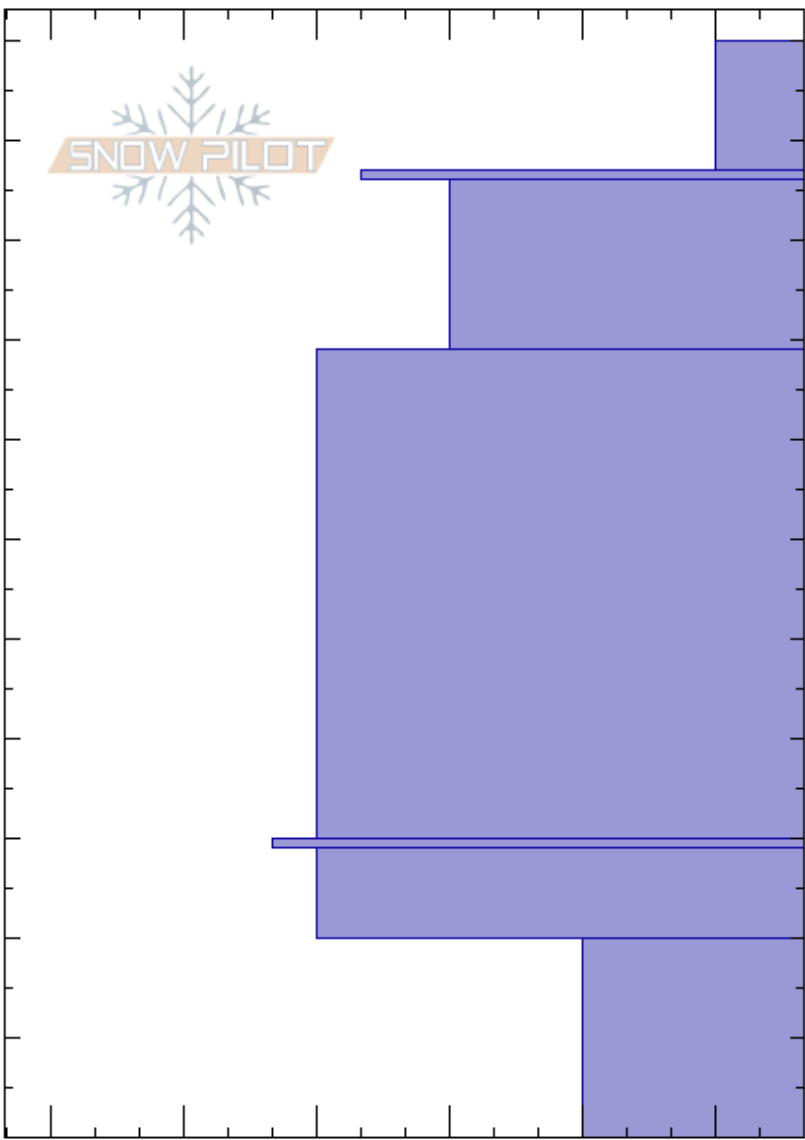

Phillips Bench
 Teton Range
 WY
 Elevation: 7927 ft
 Aspect: 68°
 Specifics: We skied slope

Kelly Carroll
 01/10/2025 - 2:26pm
 Co-ord:
 Slope Angle: 3°
 Wind Loading: yes

Stability:
 Air Temperature:
 Sky Cover: BKN
 Precipitation: NO
 Wind: Light Breeze

HS:110 Layer Notes:

Height (cm)	Crystal		Moisture	ρ kg/m ³	Stability tests & Layer comments
	Form	Size			
110					
100	/	0.5-2			
97	-				← ECTN11 @97cm
90	•	0.3-1			
80					
70					
60					
50	•	0.3-0.5			
40					
30	-				
25	•	0.5			
20					
10	⊖	1			
0					