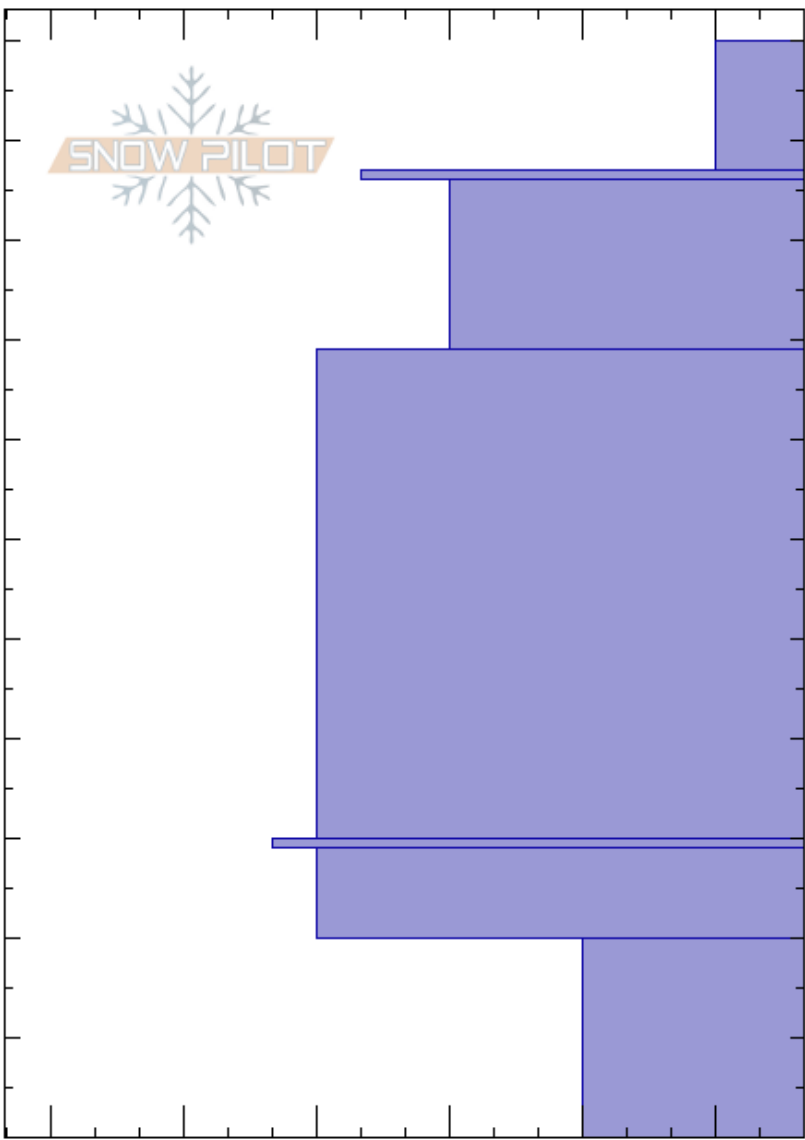

Phillips Bench  
 Teton Range  
 WY  
 Elevation: 7927 ft  
 Aspect: 68°  
 Specifics: We skied slope

Kelly Carroll  
 01/10/2025 - 2:26pm  
 Co-ord:  
 Slope Angle: 3°  
 Wind Loading: yes

Stability:  
 Air Temperature:  
 Sky Cover: BKN  
 Precipitation: NO  
 Wind: Light Breeze

HS:110 Layer Notes:

Depth (cm)	Crystal		$\rho$ kg/m <sup>3</sup>	Stability tests & Layer comments
	Form	Size		
110				
100	/	0.5-2		
97	-			← ECTN11 @97cm
90	•	0.3-1		
80				
70				
60				
50	•	0.3-0.5		
40				
30	-			
25	•	0.5		
20				
10	⊖	1		
0				