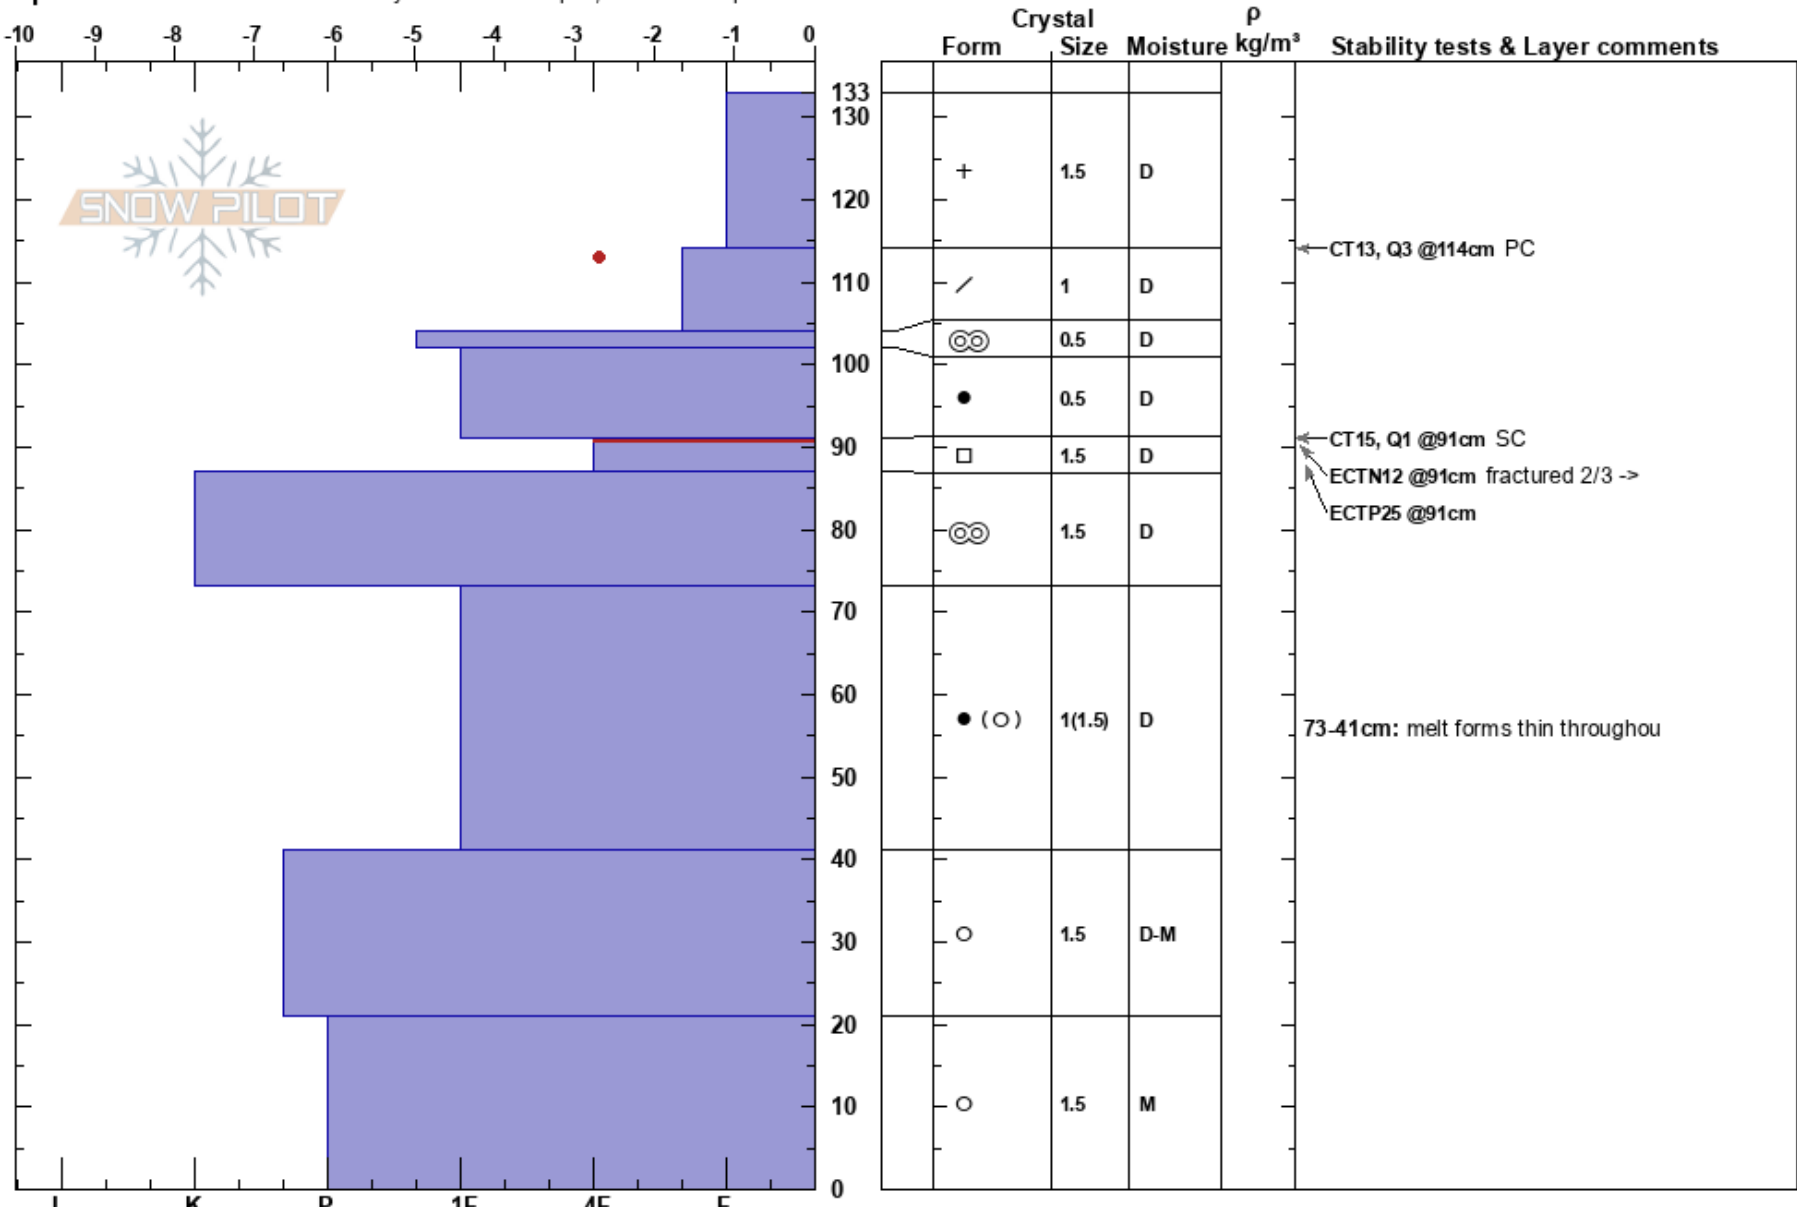

Mumma AAS Sunburst  
 Turnagain Pass  
 AK  
 Elevation: 2340 ft  
 Aspect: W  
 Specifics: Recent avalanche activity on different slopes; We skied slope

Leif Mumma  
 01/10/2025 - 1:30am  
 Co-ord: 60.76721N, -149.19702W  
 Slope Angle: 17°  
 Wind Loading: previous

Stability: Fair  
 Air Temperature: -0.6°C  
 Sky Cover: SCT  
 Precipitation: NO  
 Wind: SE Light Breeze

HS:133  
 PF:50  
 PS:19  
 Layer Notes:  
 91-87cm: 5 Lemons  
 91-87cm: Problematic layer  
 73-41cm: melt forms thin throughou

Notes: Gusty E winds on tour over to lower Sunburst ridge bench, died down substantially by the time we started taking observations in pit.