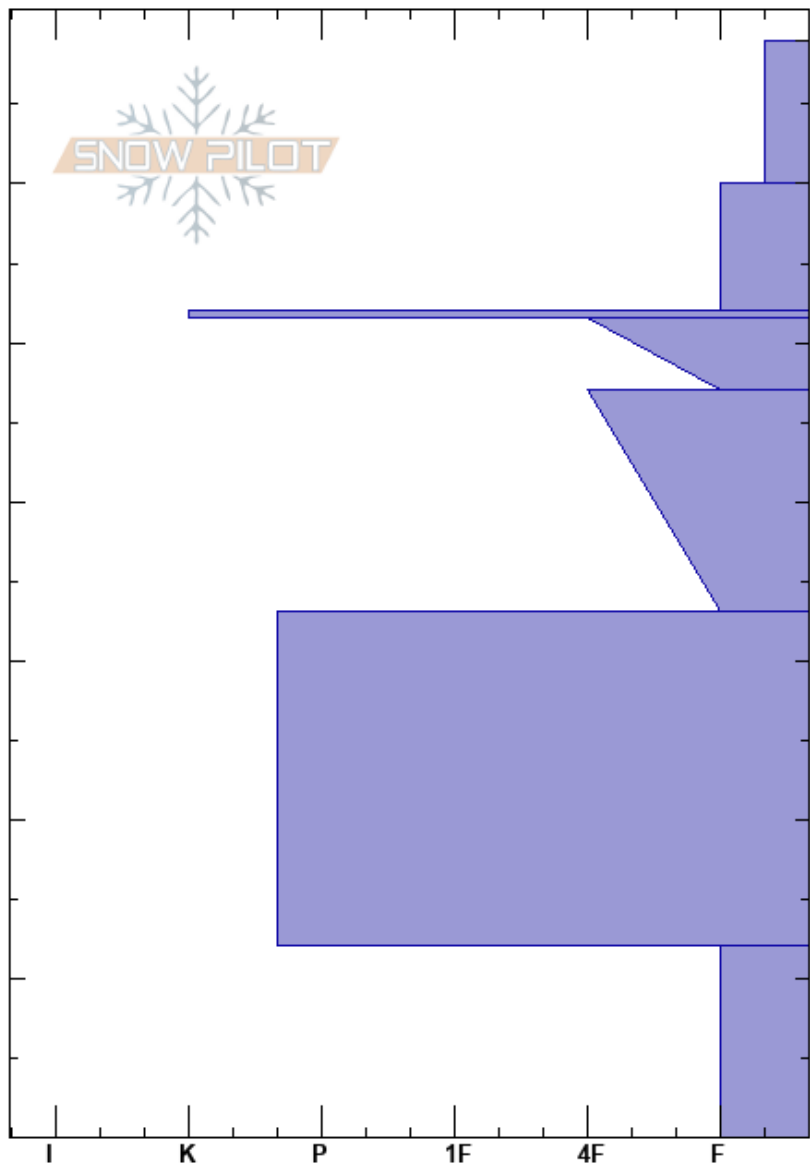

Sunny Side (SE 4068)
 Hatcher Pass
 AK
 Elevation: 3082 ft
 Aspect: SE
 Specifics:

Chris Robertson
 01/10/2025 - 2:00pm
 Co-ord: 61.74849N, -149.27642W
 Slope Angle: 27°
 Wind Loading: previous

Stability:
 Air Temperature: -2.2°C
 Sky Cover: OVC
 Precipitation: S-1
 Wind: NW Calm

HS:69
 PF:8
 PS: 18
 52-51.5cm: Problematic layer

Elevation (ft)	Crystal		Moisture	ρ kg/m ³	Stability tests & Layer comments
	Form	Size			
69		2			
60	*r	1.5-2	D		
50	• (☒)	1-0.5	D-M		
50	=				
50	☒	0.5	D-M		
40	☒	1-0.5			
30					
20	⊙⊙	2			
10	^	3-4			
0					↖ 2x CTN 2