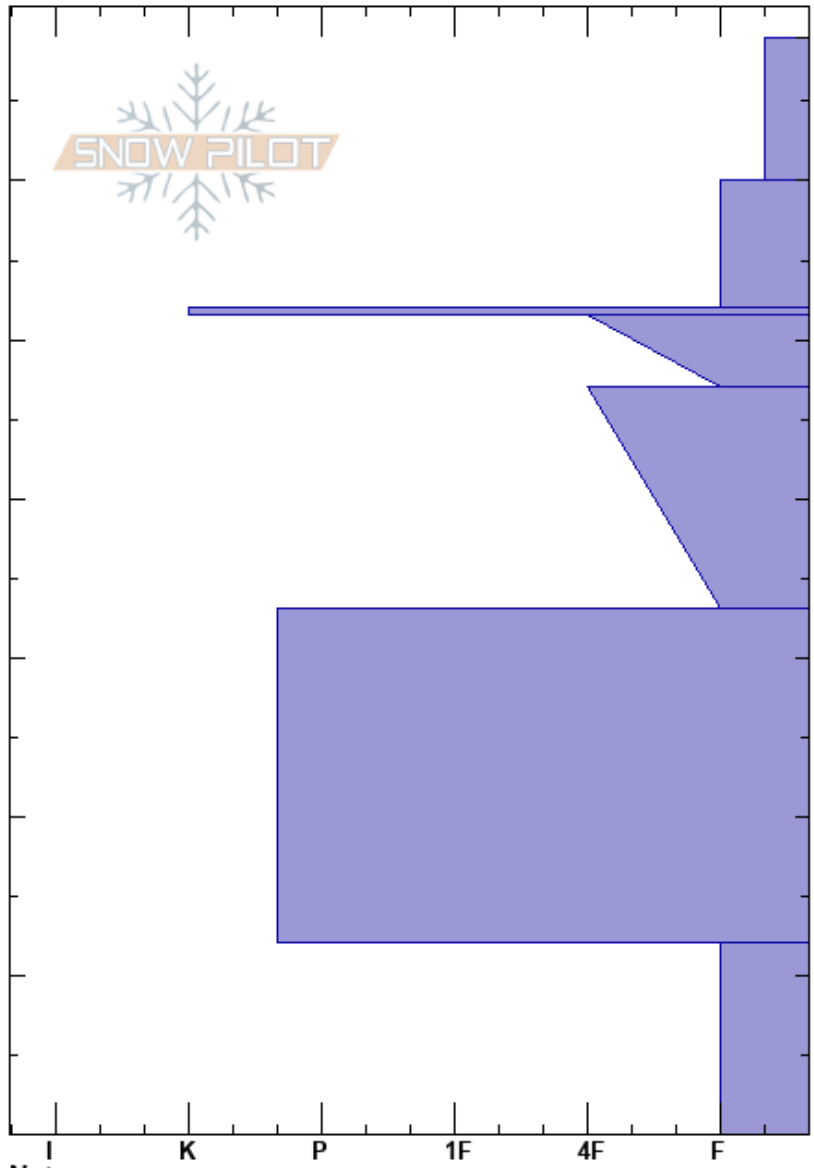

Sunny Side (SE 4068)  
 Hatcher Pass  
 AK  
 Elevation: 3082 ft  
 Aspect: SE  
 Specifics:

Chris Robertson  
 01/10/2025 - 2:00pm  
 Co-ord: 61.74849N, -149.27642W  
 Slope Angle: 27°  
 Wind Loading: previous

Stability:  
 Air Temperature: -2.2°C  
 Sky Cover: OVC  
 Precipitation: S-1  
 Wind: NW Calm

HS:69  
 PF:8  
 PS: 18  
 52-51.5cm: Problematic layer

Elevation (ft)	Crystal		Moisture	$\rho$ kg/m <sup>3</sup>	Stability tests & Layer comments
	Form	Size			
69		2			
60	*r	1.5-2	D		
50	• (☒)	1-0.5	D-M		
50	=				
50	☒	0.5	D-M		
40	☒	1-0.5			
30					
20	⊙⊙	2			
10	^	3-4			
0					↙ 2x CTN 2