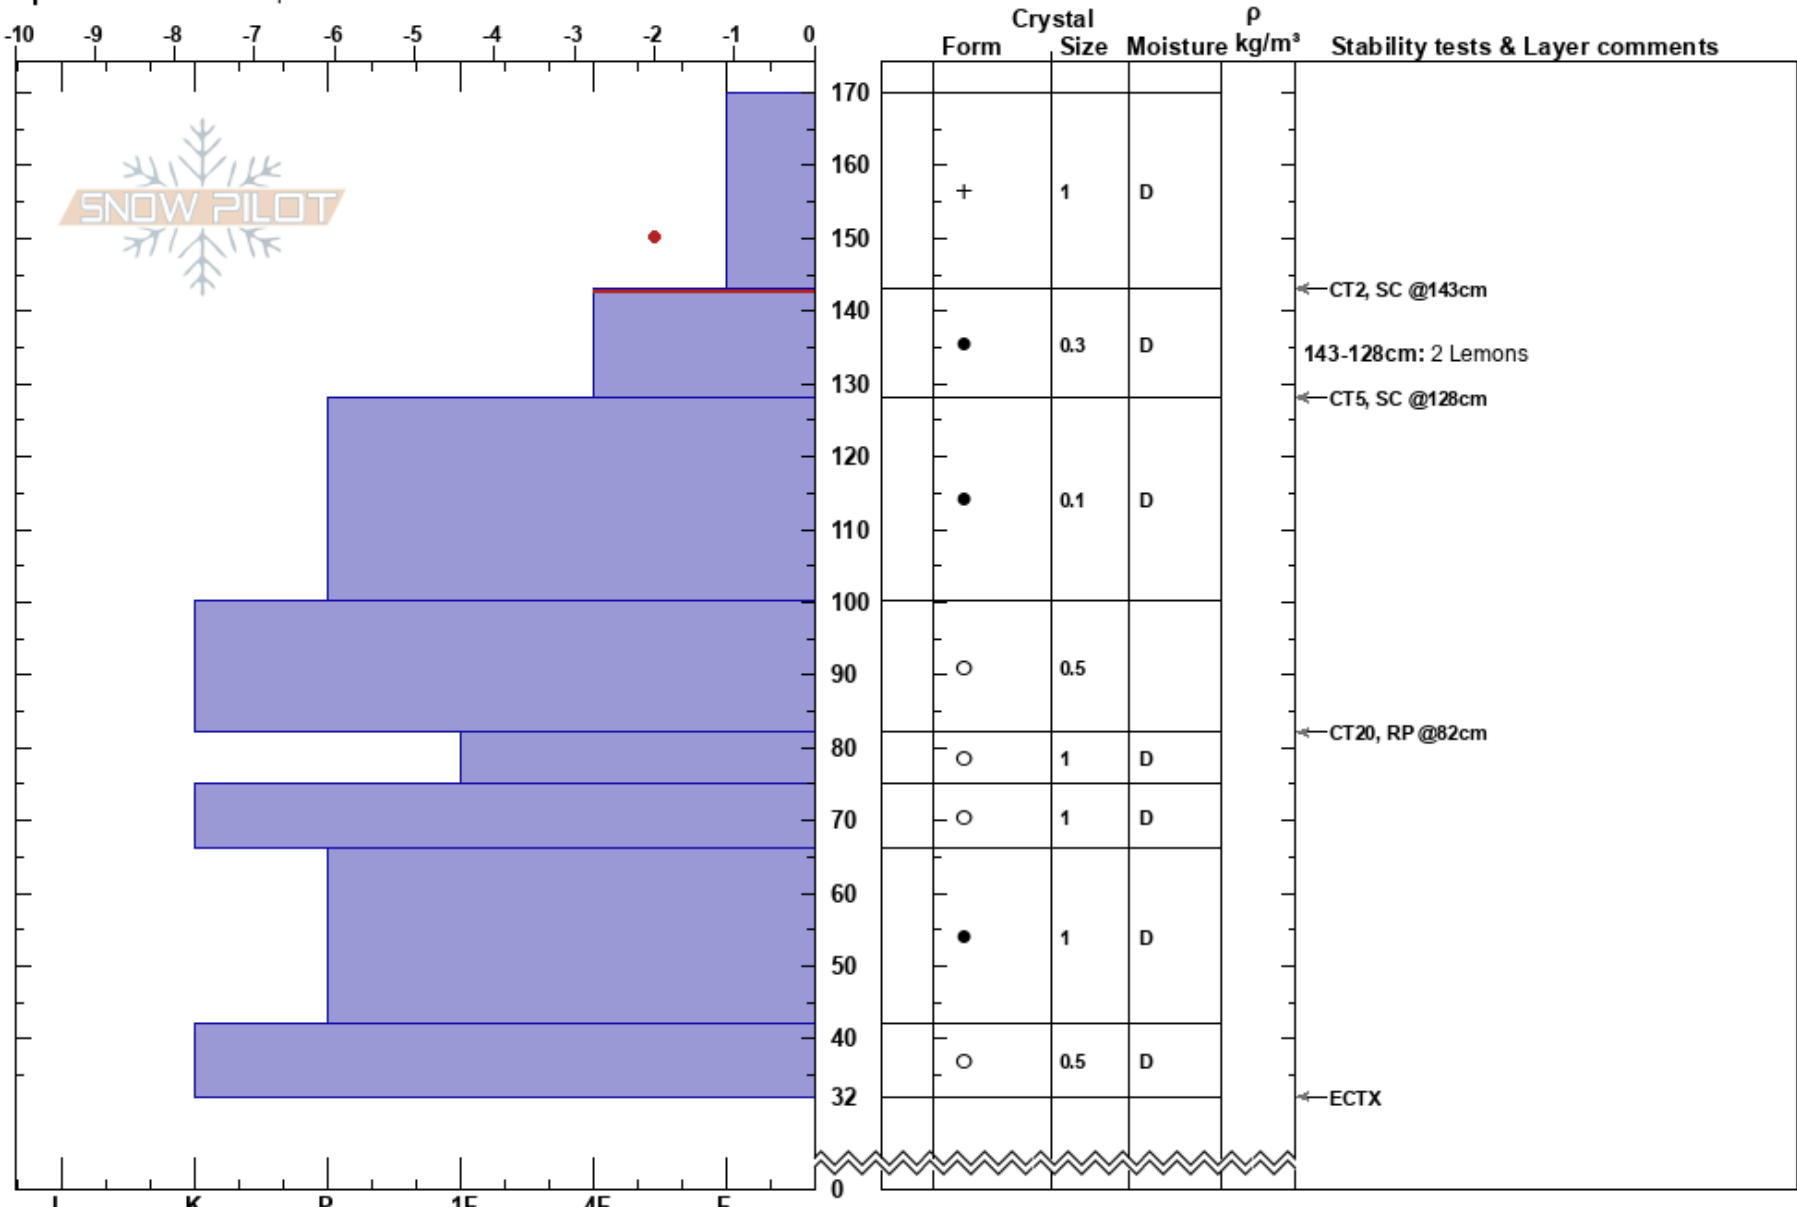

Tincan Pro1 Practice
 Turnagain Pass
 AK
 Elevation: 2425 ft
 Aspect: W
 Specifics: We skied slope

Chris Stinson
 01/10/2025 - 1:00pm
 Co-ord: 60.78721N, -149.16687W
 Slope Angle: 31°
 Wind Loading: no

Stability: Good
 Air Temperature: 0°C
 Sky Cover: BKN
 Precipitation: NO
 Wind: S Calm

HS:170
 PF:37
 PS: 13
 143-128cm: 2 Lemons
 143-128cm: Problematic layer

Notes: Pit just off common skin track above the tree line. We skied the slope.