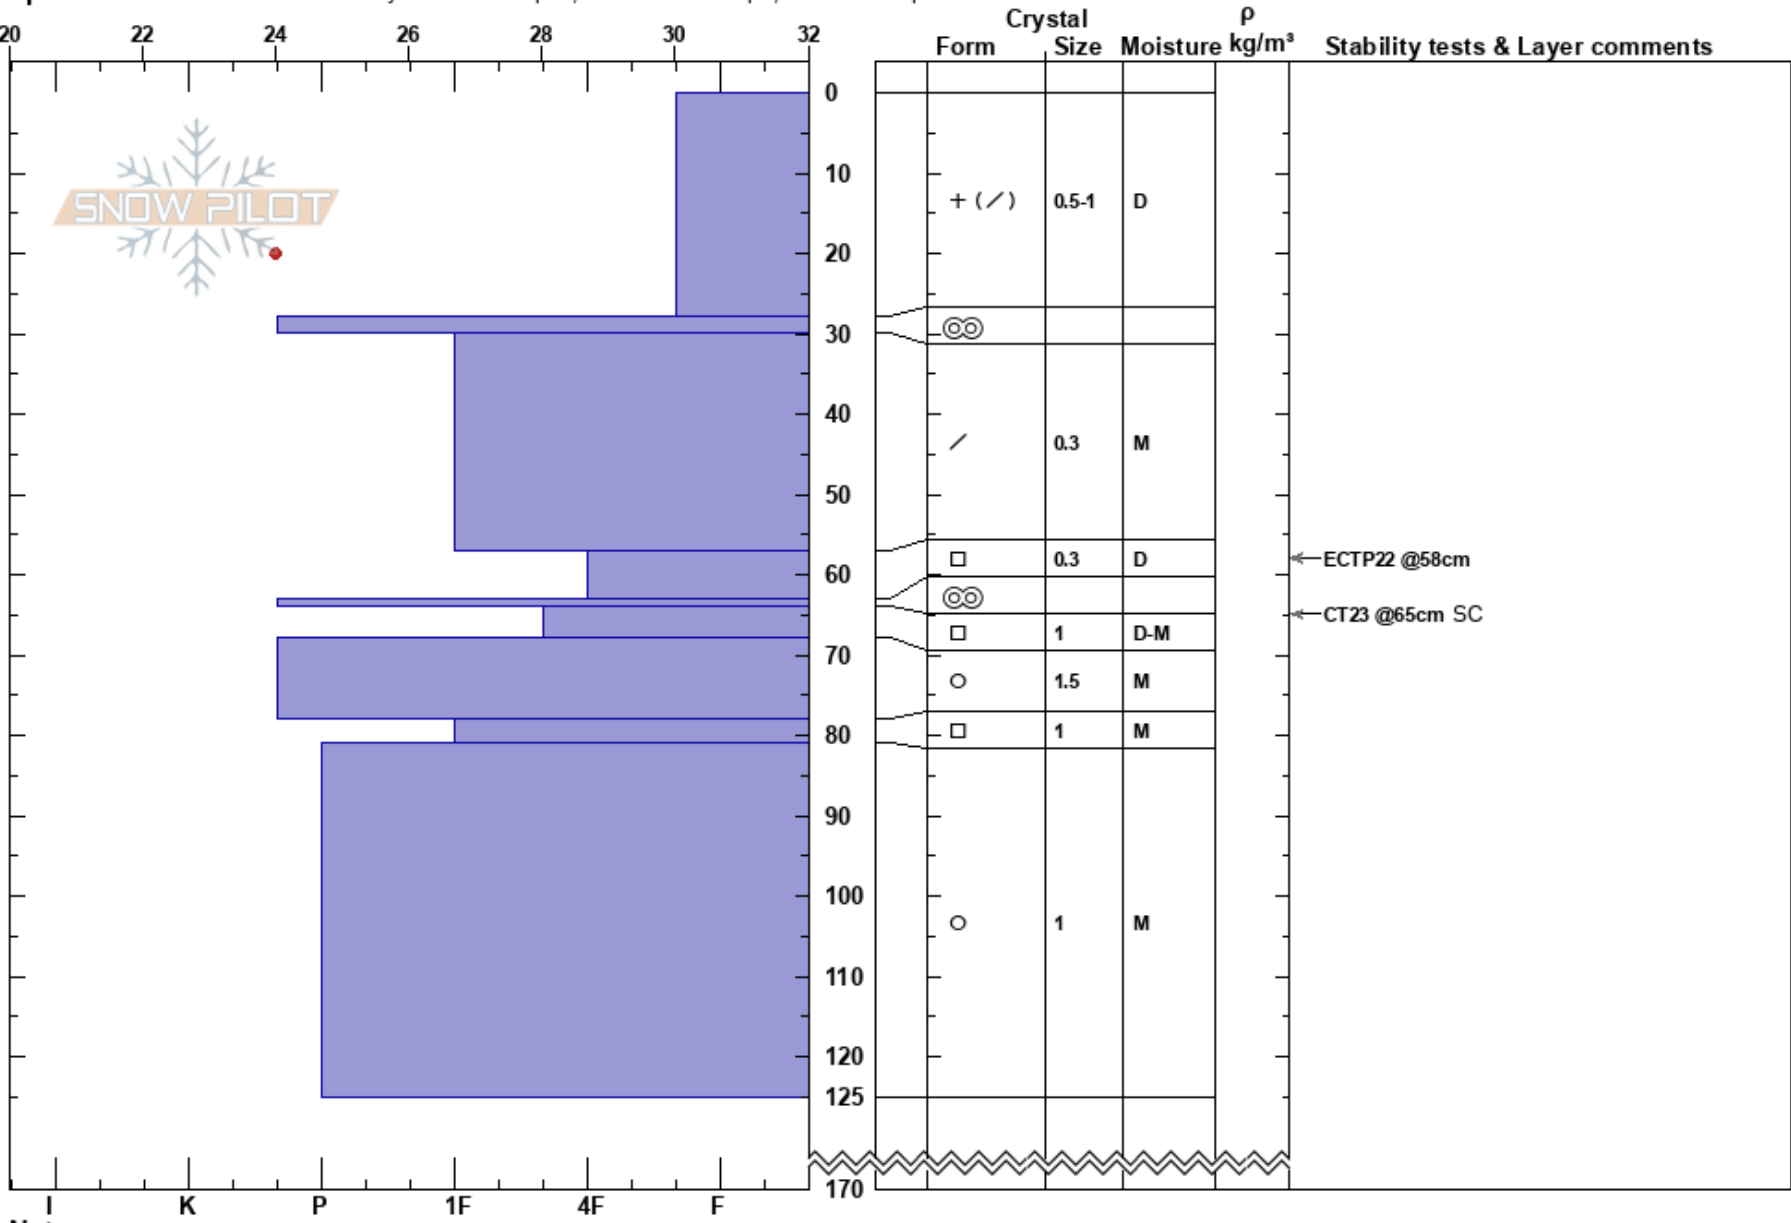

Sunburst
 Kenai Mountains
 AK
 Elevation: 2400 ft
 Aspect: W

Jamie Brown
 01/10/2025 - 1:30pm
 Co-ord: 60.76677N, -149.19717W
 Slope Angle: 20°
 Wind Loading: previous

Stability: Fair
 Air Temperature: 28°F
 Sky Cover: SCT
 Precipitation: NO
 Wind: SE Light Breeze

HS:170
 PF:50
 PS:25
 57-63cm:Problematic layer

Specifics: Recent avalanche activity on similar slopes; Ski tracks on slope; We skied slope

Notes: