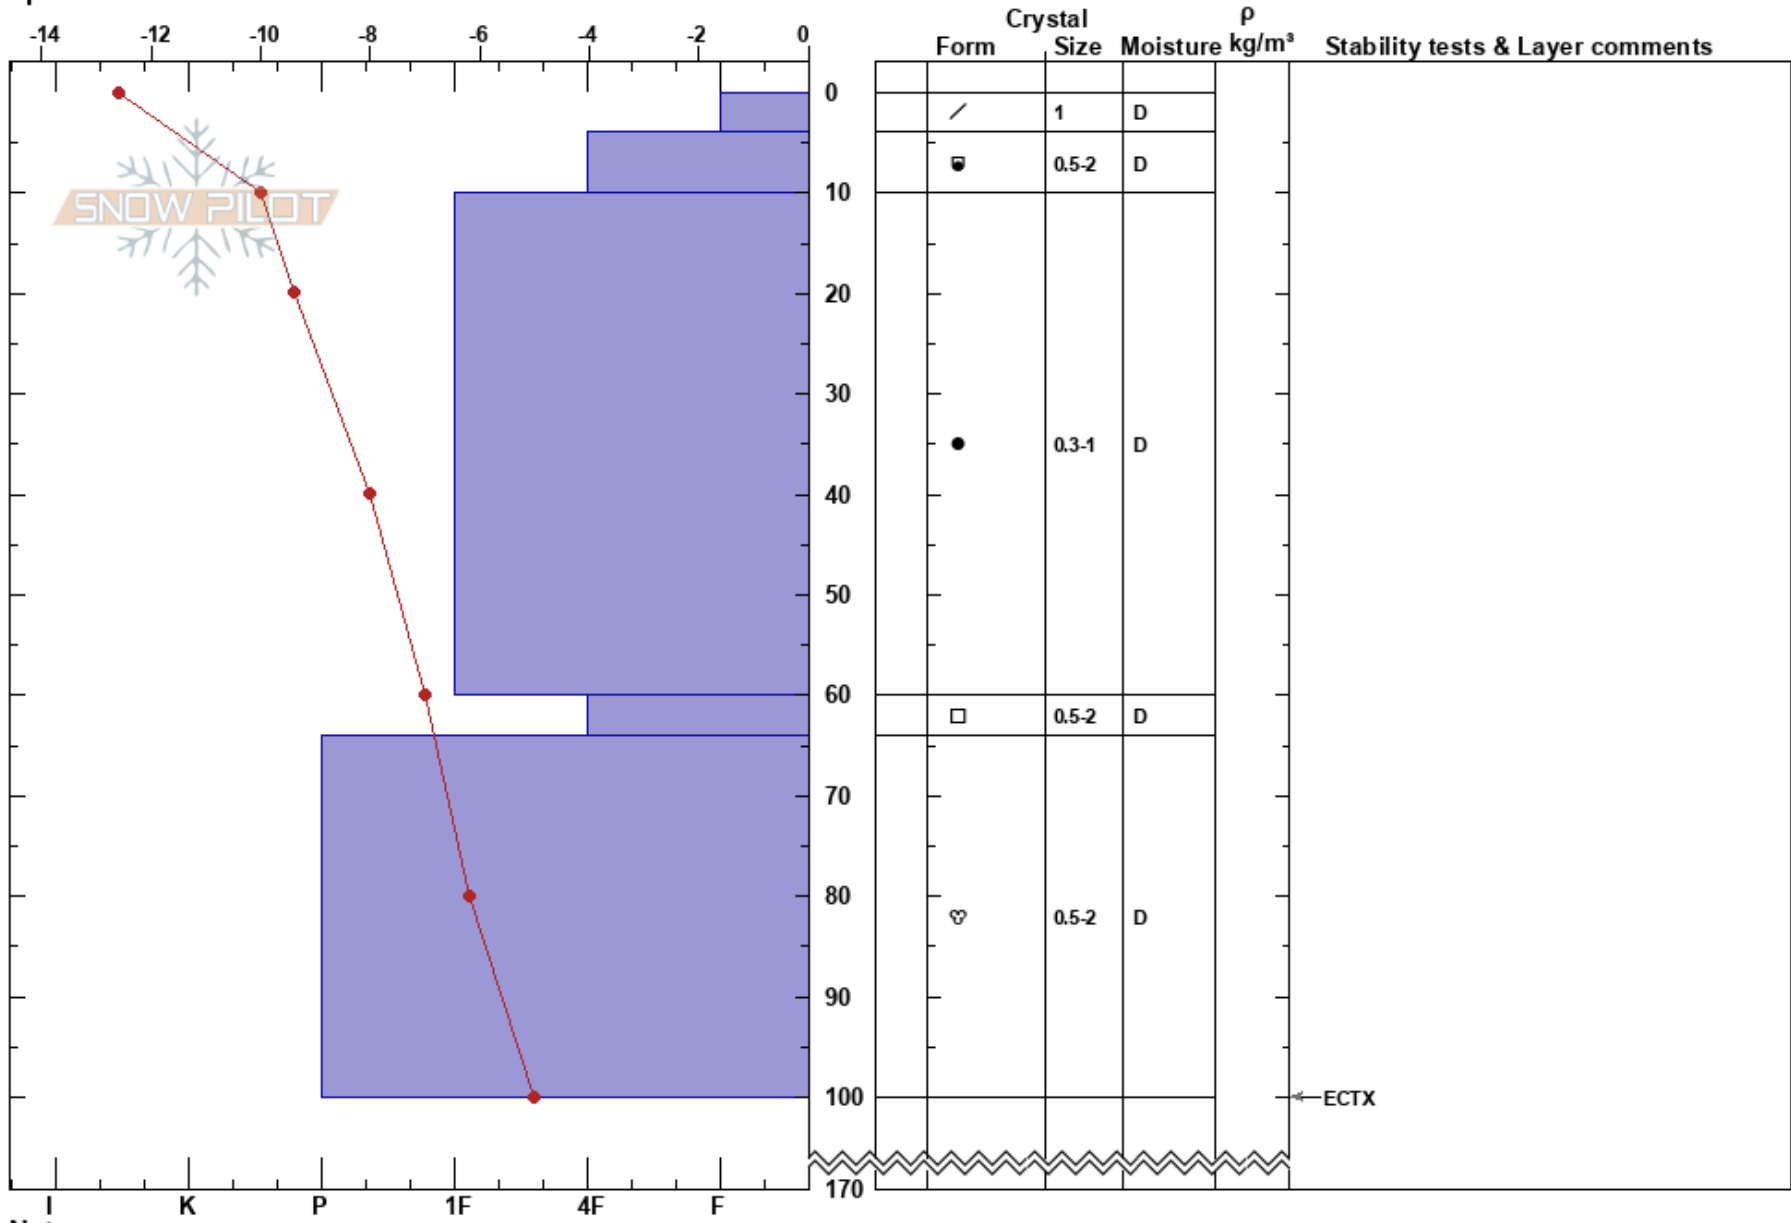

Vakkerløfjellet Team5A  
 Vakkerløfjellet  
 Norway  
 Elevation: 590 m  
 Aspect: N  
 Specifics:

Alexander Solem  
 14/02/2018 - 00:50  
 Co-ord: 34W cb 93632 57258  
 Slope Angle: 22°  
 Wind Loading:

Stability: **HS:170**  
 Air Temperature: -4°C **PF:20** 60-64cm:Problematic layer  
 Sky Cover: CLR  
 Precipitation: NO  
 Wind:

Notes: