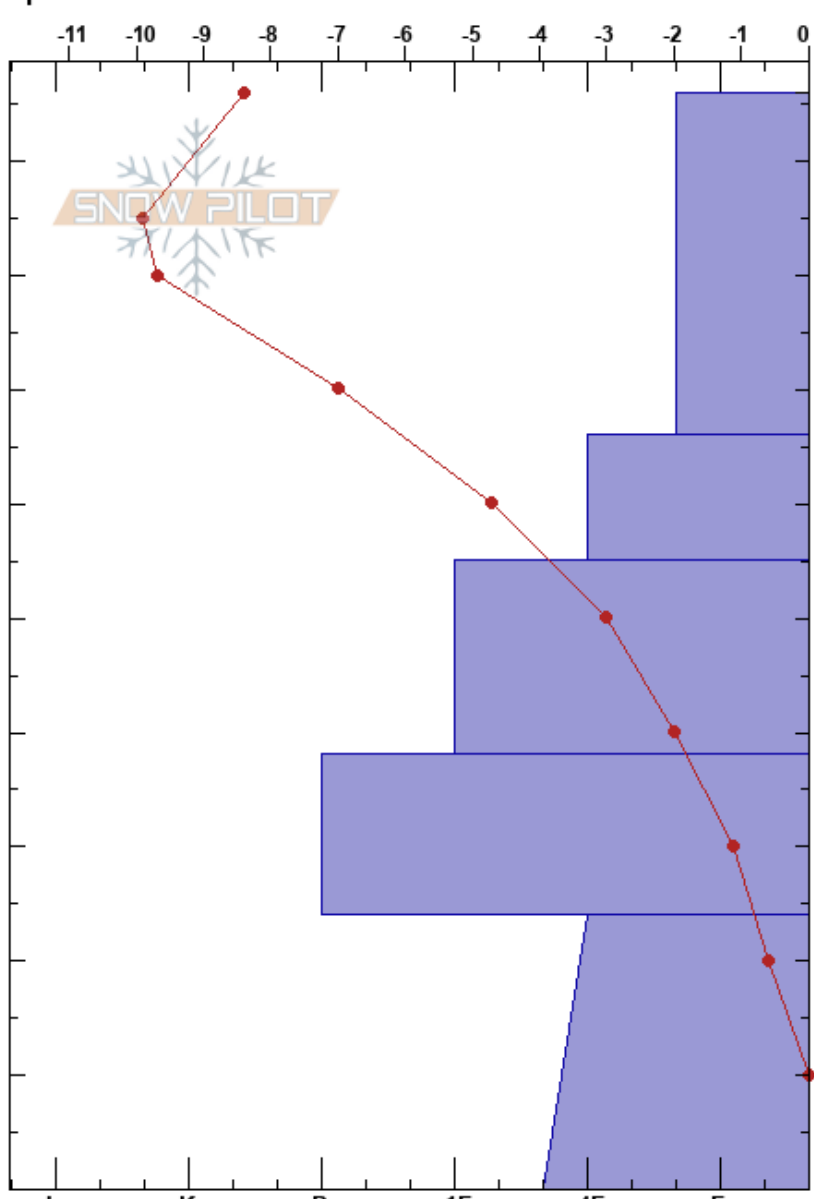

Horse Lake
 Bear River Range
 UT
 Elevation: 8600 ft
 Aspect: SE
 Specifics:

Clayton Shaw
 01/10/2025 - 12:30pm
 Co-ord: 41.93620N, -111.51823W
 Slope Angle: 20°
 Wind Loading:

Stability:
 Air Temperature: -5.2°C
 Sky Cover: FEW
 Precipitation: NO
 Wind: Calm

HS:96

Layer Notes:

Form	Crystal Size	Moisture	ρ kg/m ³	Stability tests & Layer comments
/	1-2			
□ (X)	0.5-1 (3)			
•	0.5-1			
•	1-1.5			
⊖	2-3			

CT24, Q3 @0cm
 ECTP25 @0cm broke on brush

Notes:

I K P 1F 4F F