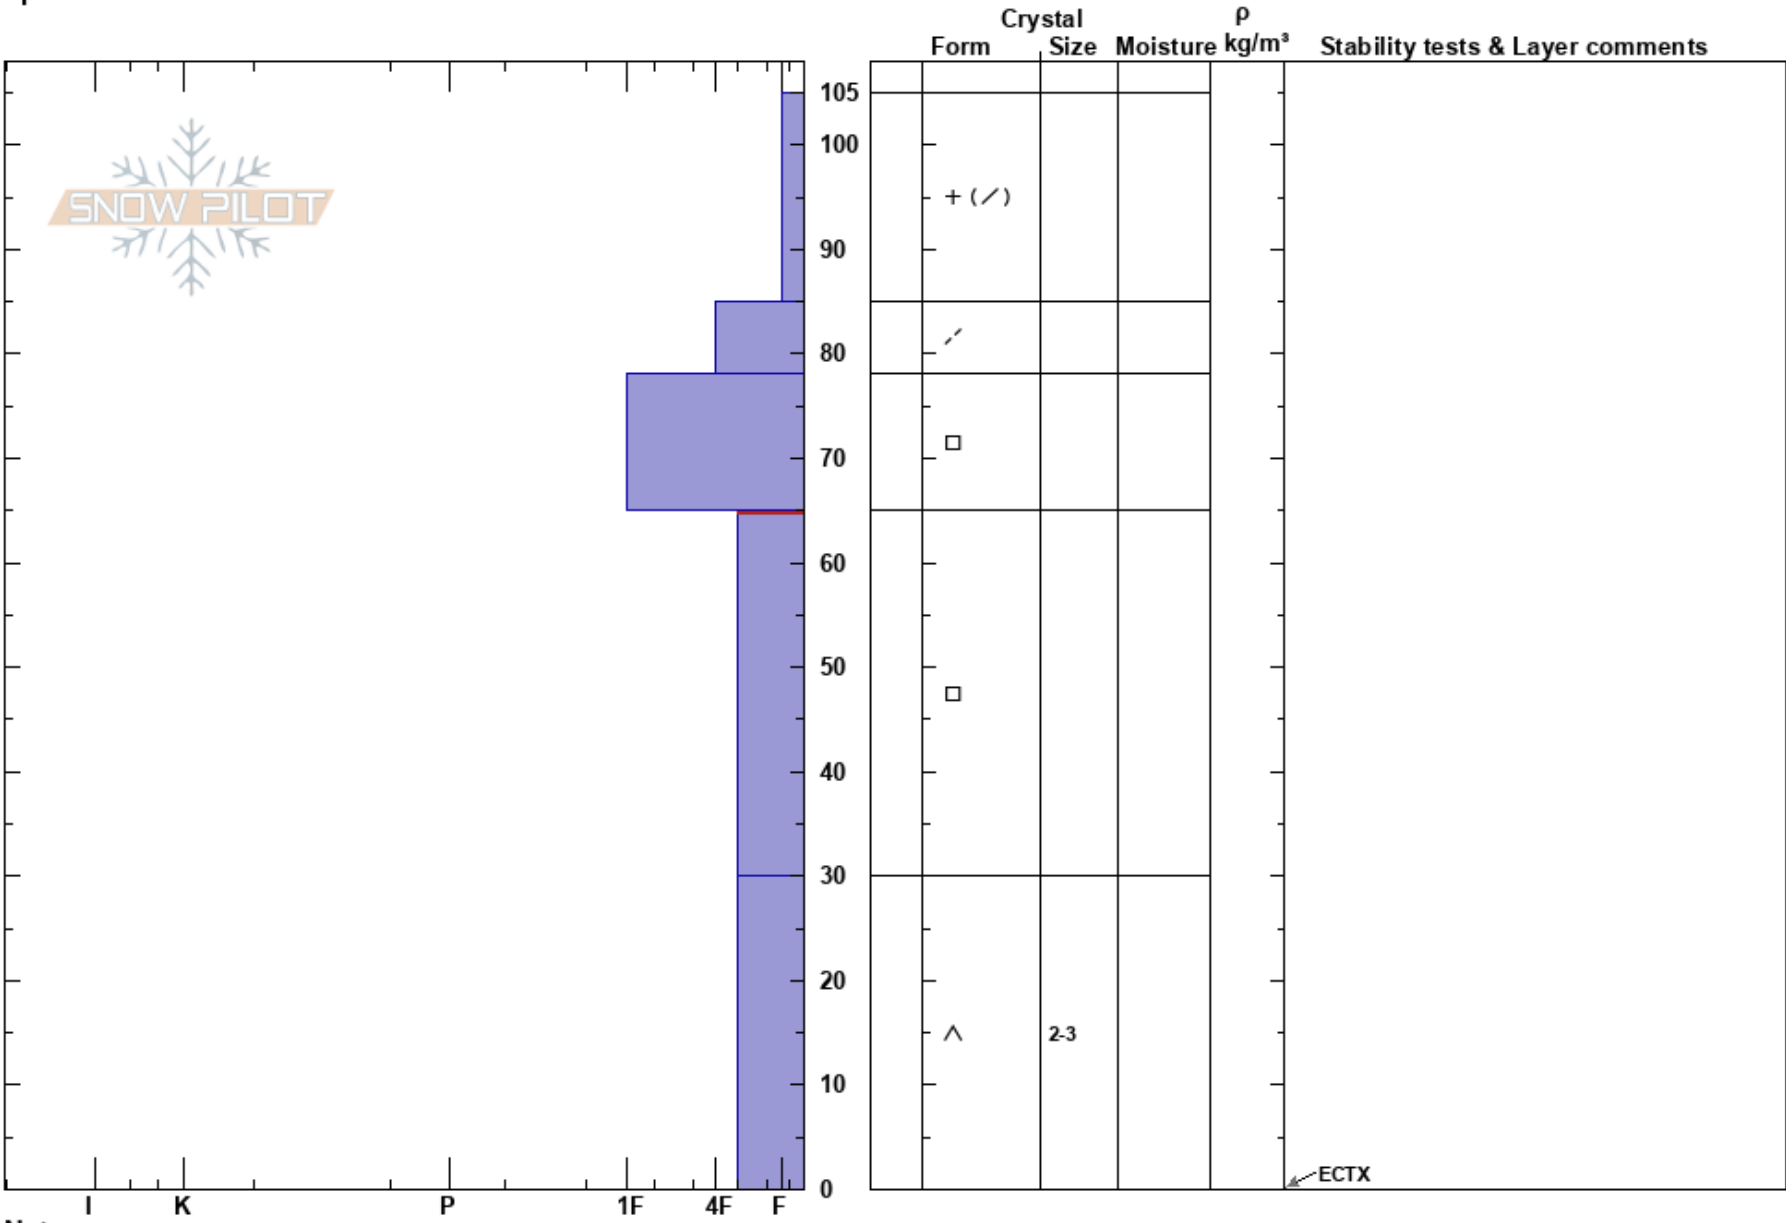

NE ATL
 San Juan Range
 CO
 Elevation: 11350 ft
 Aspect: NE
 Specifics:

Chris Dickson
 01/10/2025 - 11:00am
 Co-ord: 12S 758854E 4175795N
 Slope Angle: 20°
 Wind Loading:

Stability:
 Air Temperature: -2°C
 Sky Cover: CLR
 Precipitation: NO
 Wind: Light Breeze

HS:105
 PF:40 65-30cm:Problematic layer
 PS: 15

Notes: