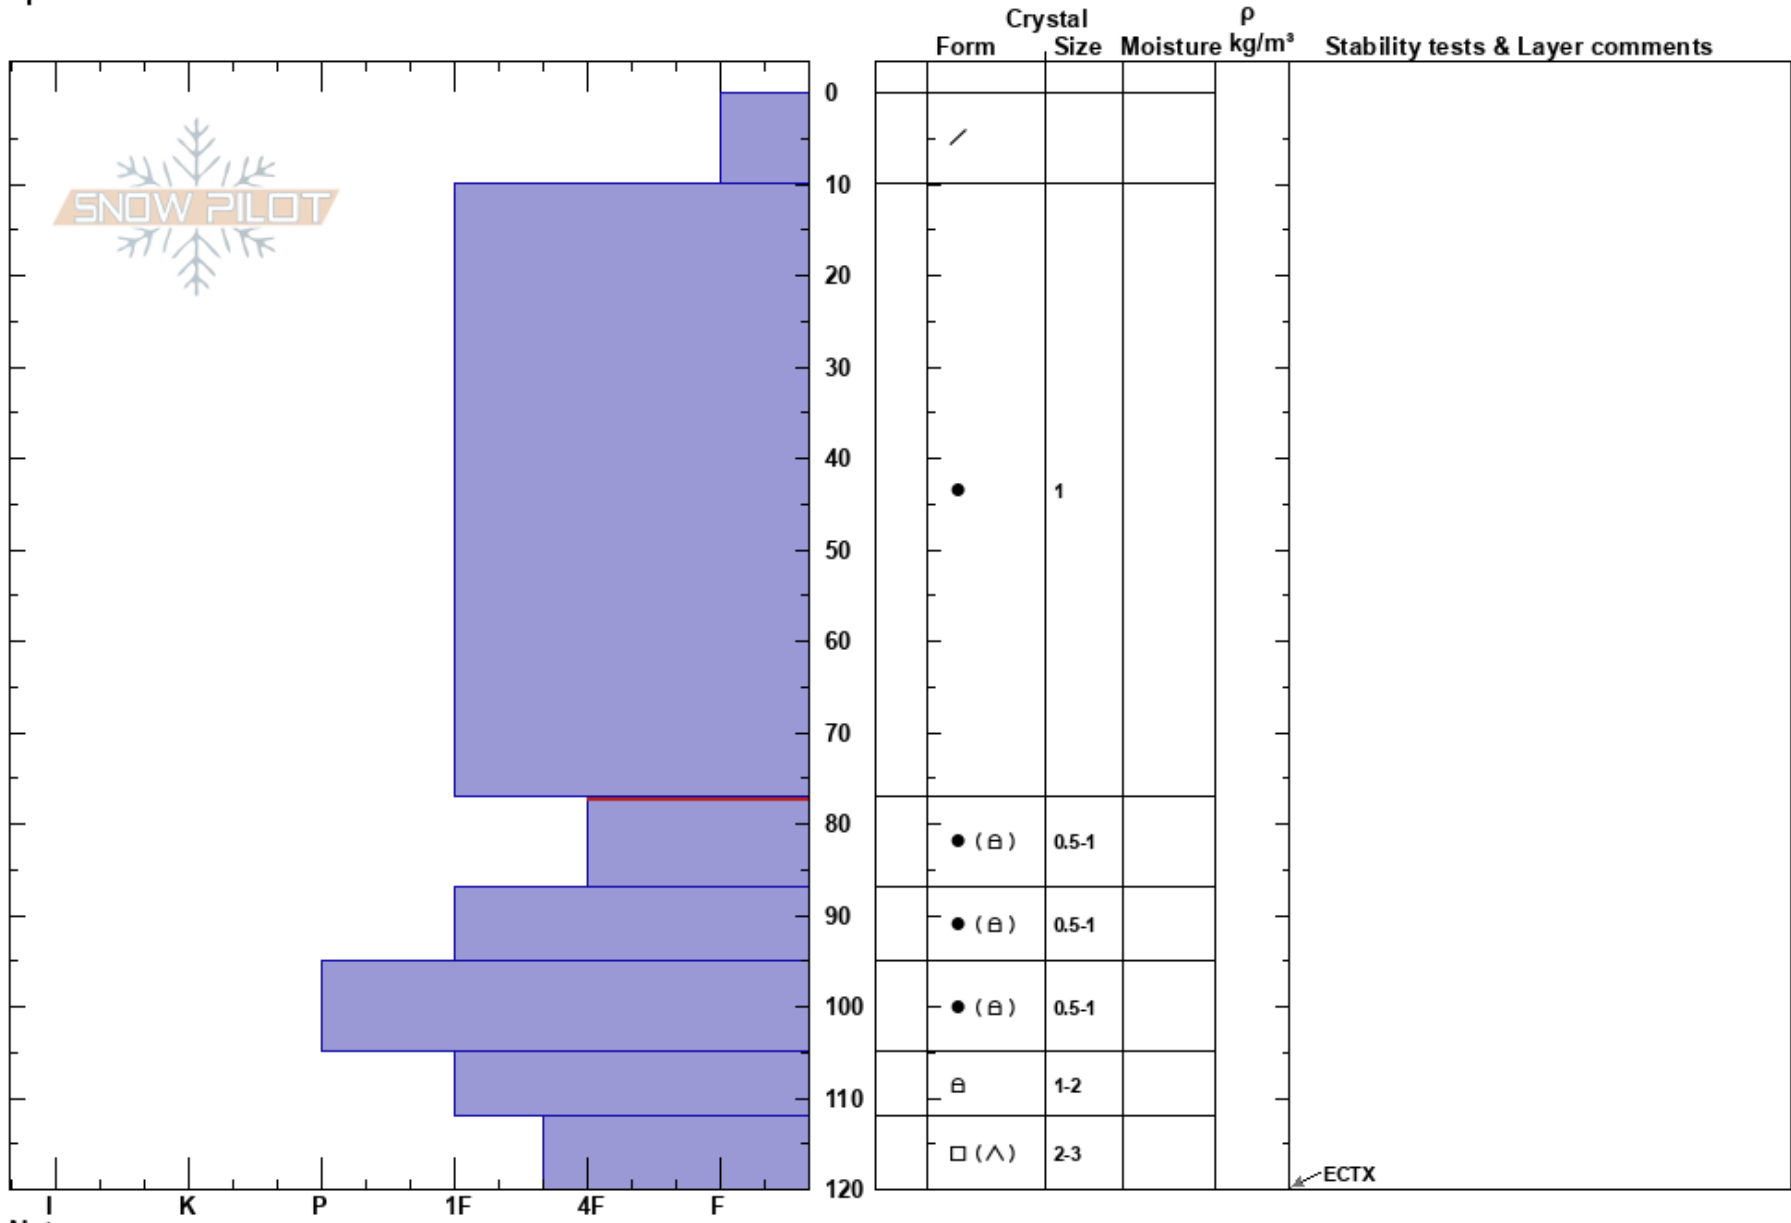

25 Short  
 Teton Range  
 WY  
 Elevation: 7900 ft  
 Aspect: SE  
 Specifics:

Bechler Bossell  
 01/10/2025 - 1:00am  
 Co-ord: 43.69402N, -110.77055W  
 Slope Angle: 25°  
 Wind Loading: yes

Stability: Good  
 Air Temperature: 18°F  
 Sky Cover: SCT  
 Precipitation: NO  
 Wind: N Moderate

HS:120  
 77-87cm: Problematic layer

Notes: small bush at bottom of pit