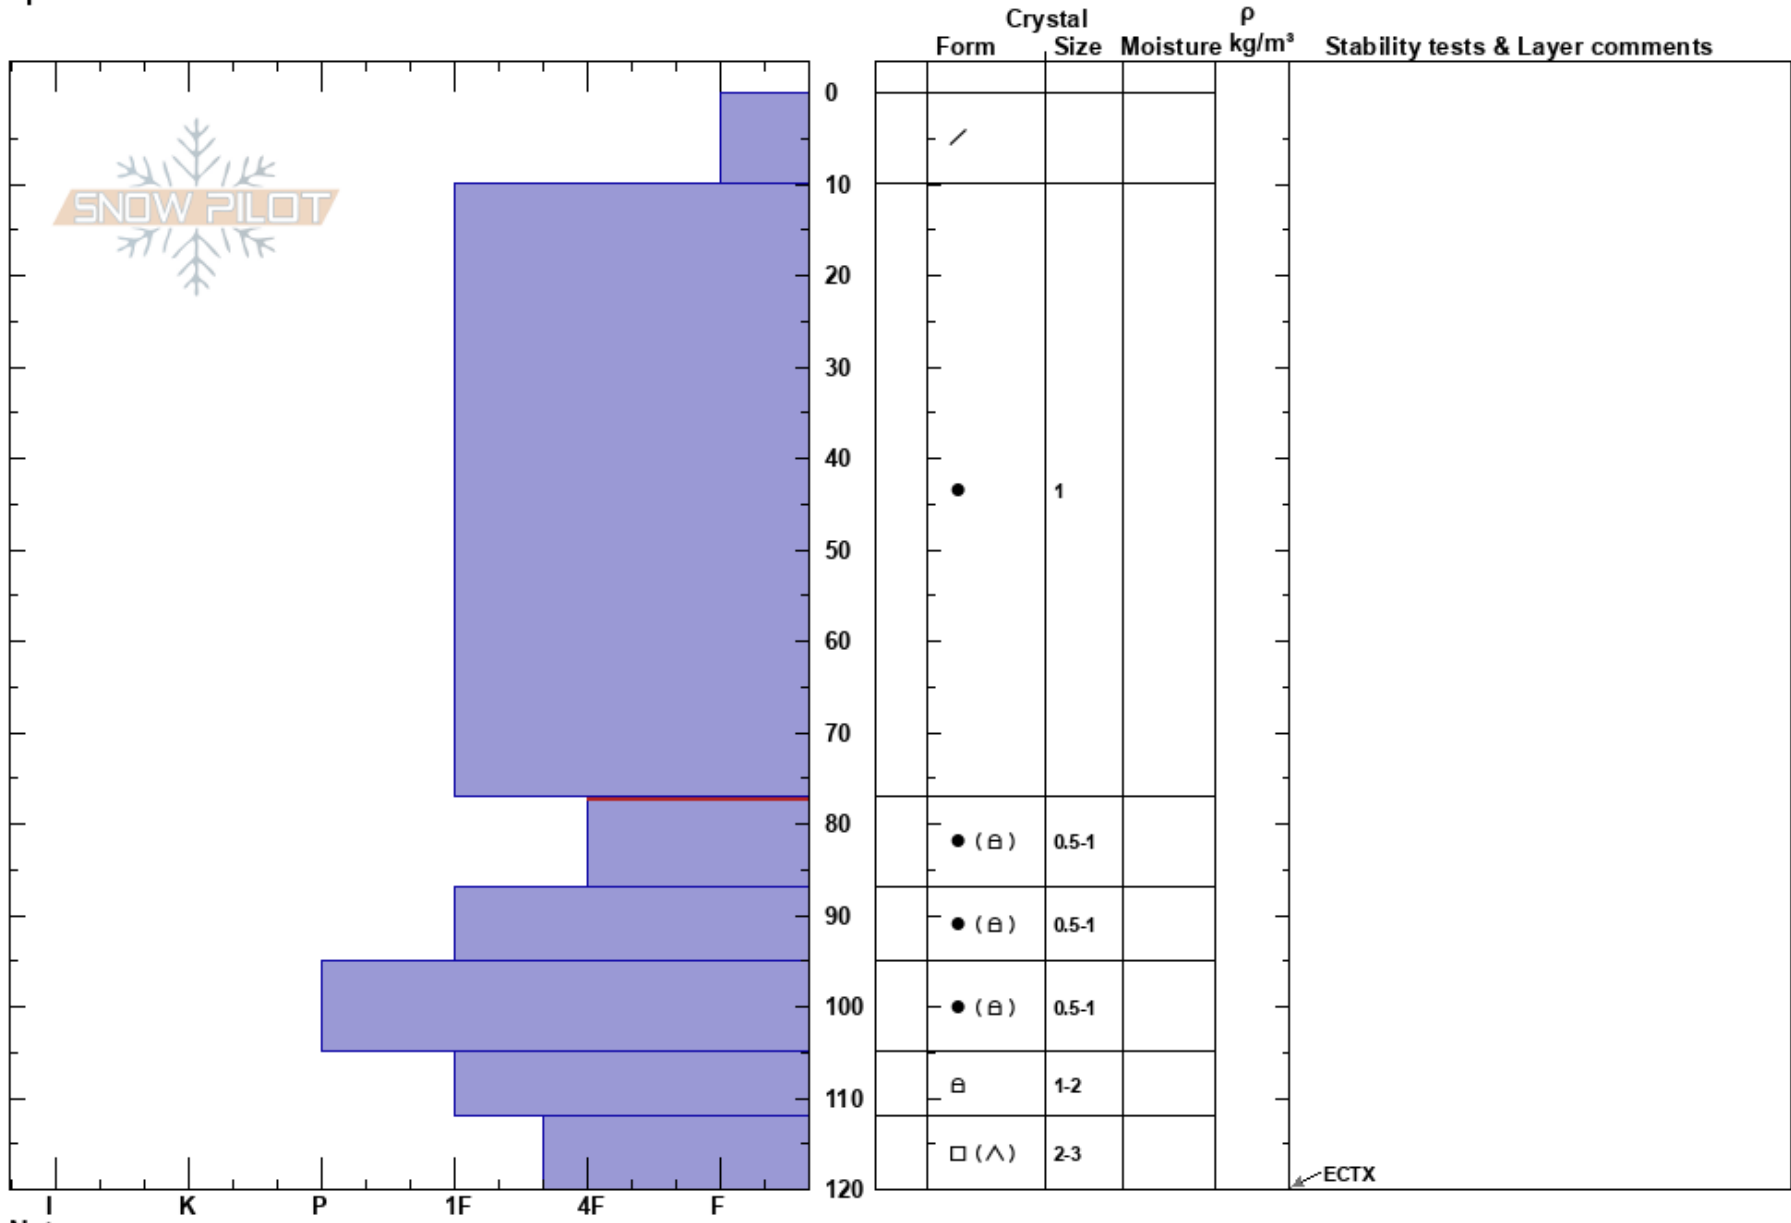

25 Short
 Teton Range
 WY
 Elevation: 7900 ft
 Aspect: SE
 Specifics:

Bechler Bossell
 01/10/2025 - 1:00am
 Co-ord: 43.69402N, -110.77055W
 Slope Angle: 25°
 Wind Loading: yes

Stability: Good
 Air Temperature: 18°F
 Sky Cover: SCT
 Precipitation: NO
 Wind: N Moderate

HS:120
 77-87cm: Problematic layer

Notes: small bush at bottom of pit