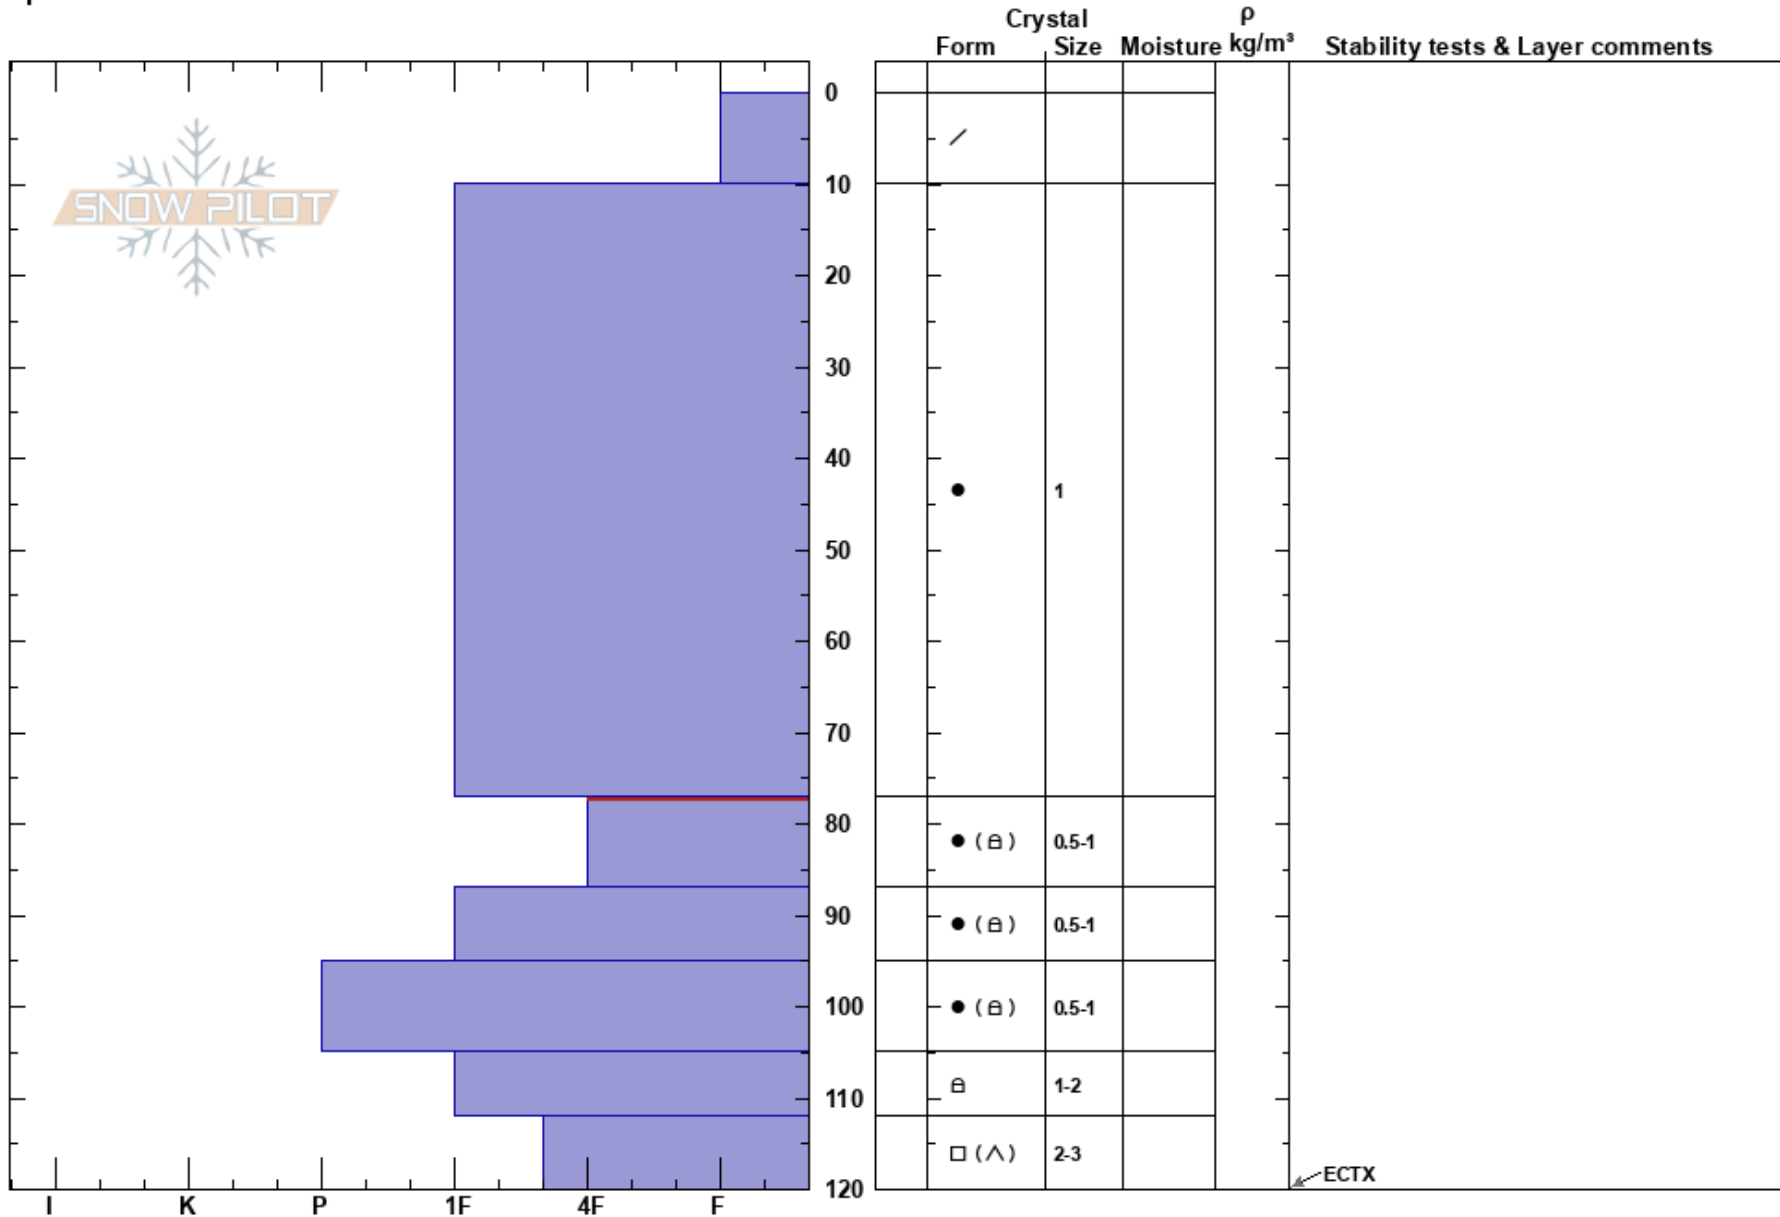

25 Short
 Teton Range
 WY
 Elevation: 7900 ft
 Aspect: SE
 Specifics:

Bechler Bossell
 01/10/2025 - 1:00am
 Co-ord: 43.69402N, -110.77055W
 Slope Angle: 25°
 Wind Loading: yes

Stability: Good
 Air Temperature: 18°F
 Sky Cover: SCT
 Precipitation: NO
 Wind: N Moderate

HS:120
 77-87cm: Problematic layer

Notes: small bush at bottom of pit