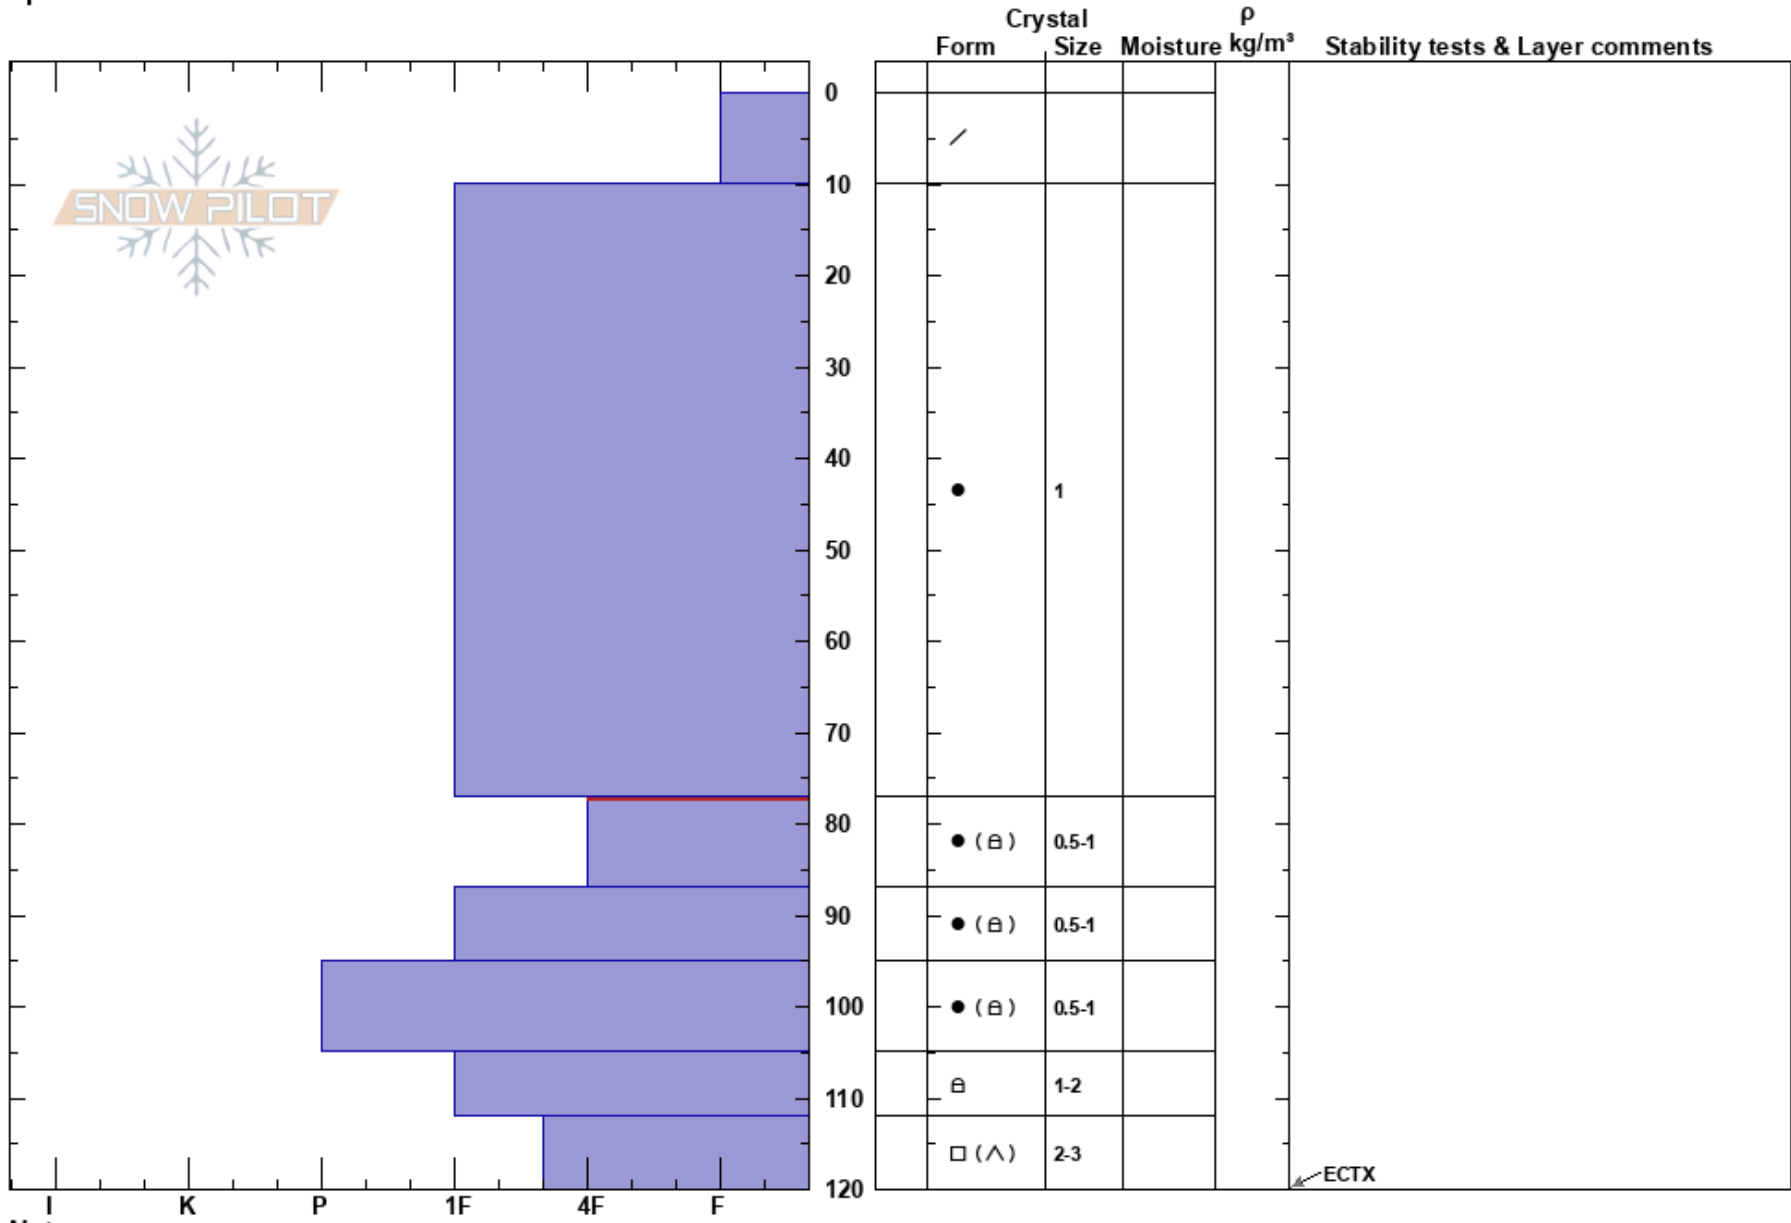

25 Short
 Teton Range
 WY
 Elevation: 7900 ft
 Aspect: SE
 Specifics:

Bechler Bossell
 01/10/2025 - 1:00am
 Co-ord: 43.69402N, -110.77055W
 Slope Angle: 25°
 Wind Loading: yes

Stability: Good HS:120
 Air Temperature: 18°F
 Sky Cover: SCT
 Precipitation: NO
 Wind: N Moderate
 77-87cm: Problematic layer

Notes: small bush at bottom of pit