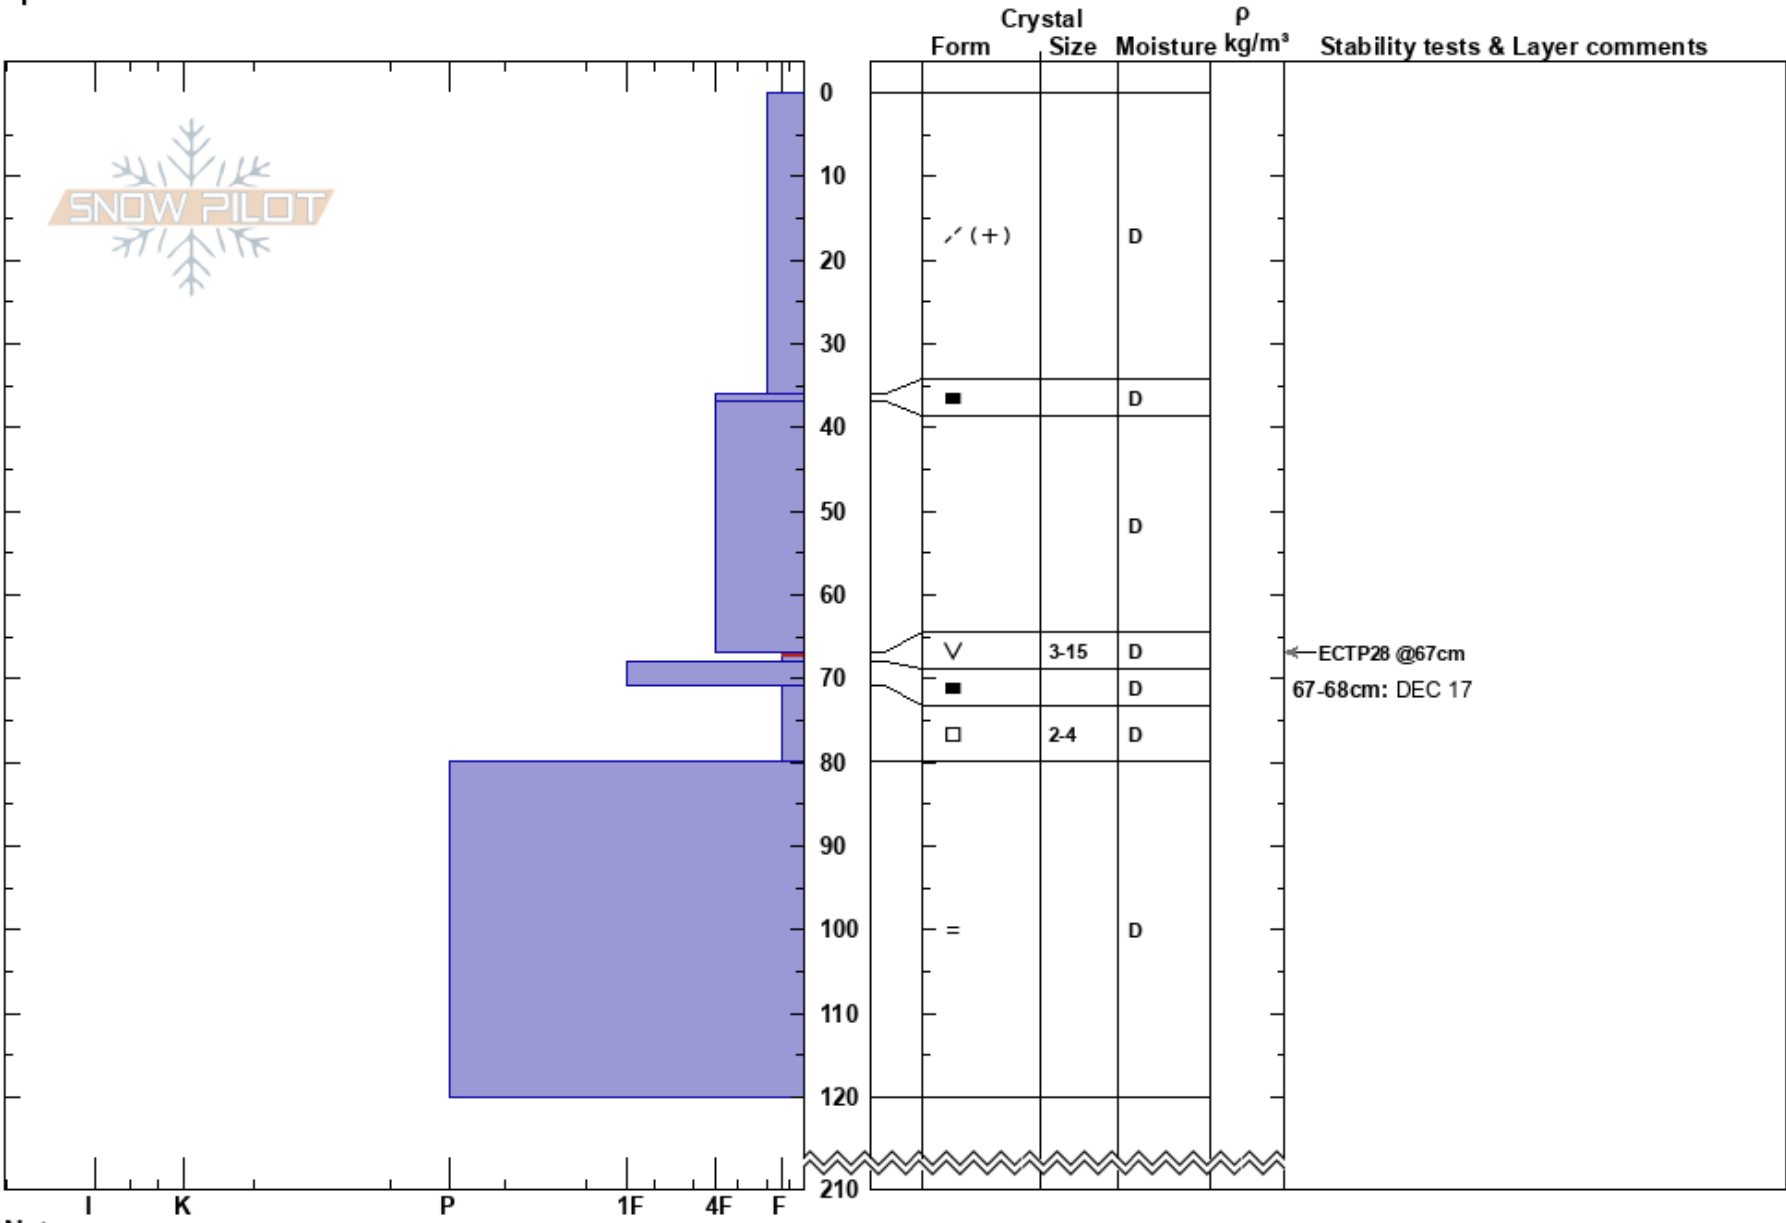

Test Profile 5  
 Babines  
 BC  
 Elevation: 1504 m  
 Aspect: NE  
 Specifics:

Serhii Ichenets  
 10/01/2025 - 13:30  
 Co-ord:  
 Slope Angle: 35°  
 Wind Loading:

Stability:  
 Air Temperature:  
 Sky Cover: OVC  
 Precipitation: S-1  
 Wind: W Moderate

HS:210  
 PF:80  
 67-68cm: DEC 17  
 67-68cm: Problematic layer

Notes: steep sheltered grassy TL slope