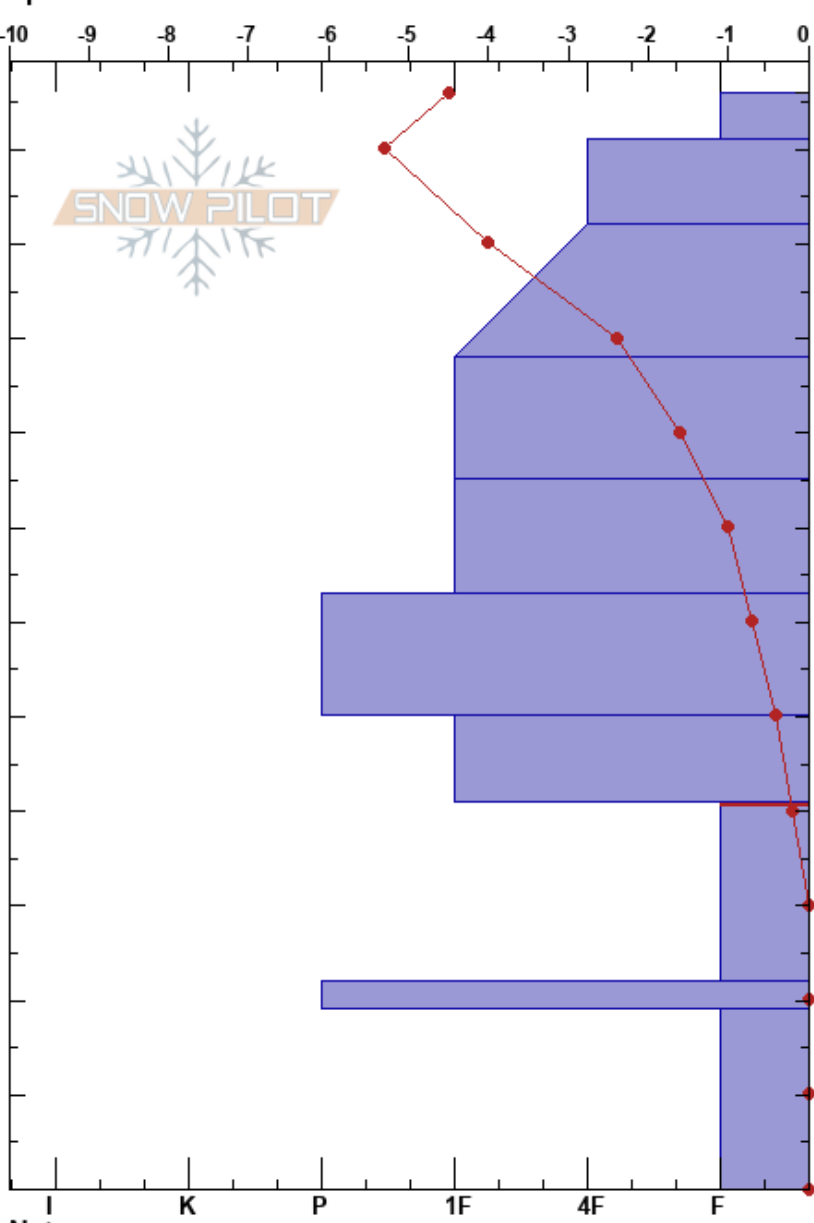

Dream Lake NW
 RMNP
 CO
 Elevation: 10010 ft
 Aspect: N
 Specifics:

Michael Lukens
 01/10/2025 - 12:50pm
 Co-ord: 40.30900N, -105.66309W
 Slope Angle: 28°
 Wind Loading: previous

Stability:
 Air Temperature: -4.6°C
 Sky Cover: SCT
 Precipitation: NO
 Wind: W Moderate

HS:116
 41-22cm: Problematic layer

| Height (cm) | Crystal | | Moisture | ρ kg/m ³ | Stability tests & Layer comments |
|-------------|---------|---------|----------|--------------------------|---|
| | Form | Size | | | |
| 116 | / | 1 | | | |
| 110 | / (●) | 1(1) | | | |
| 100 | / (●) | 1 | | | |
| 90 | | | | | |
| 80 | ● | 0.5-1 | | | |
| 70 | ● | 0.5-1 | | | |
| 60 | ● | 0.5-0.5 | | | |
| 50 | ● (□) | 1(1) | | | |
| 40 | | | | | ← CT21, SP @41cm ← PST40/100 (End) @41cm |
| 30 | □ | 1-1.5 | | | |
| 20 | ⊕ | 1 | | | |
| 10 | □ | 1.5-2 | | | ← CT17, SC @10cm |
| 0 | | | | | ← ECTX |