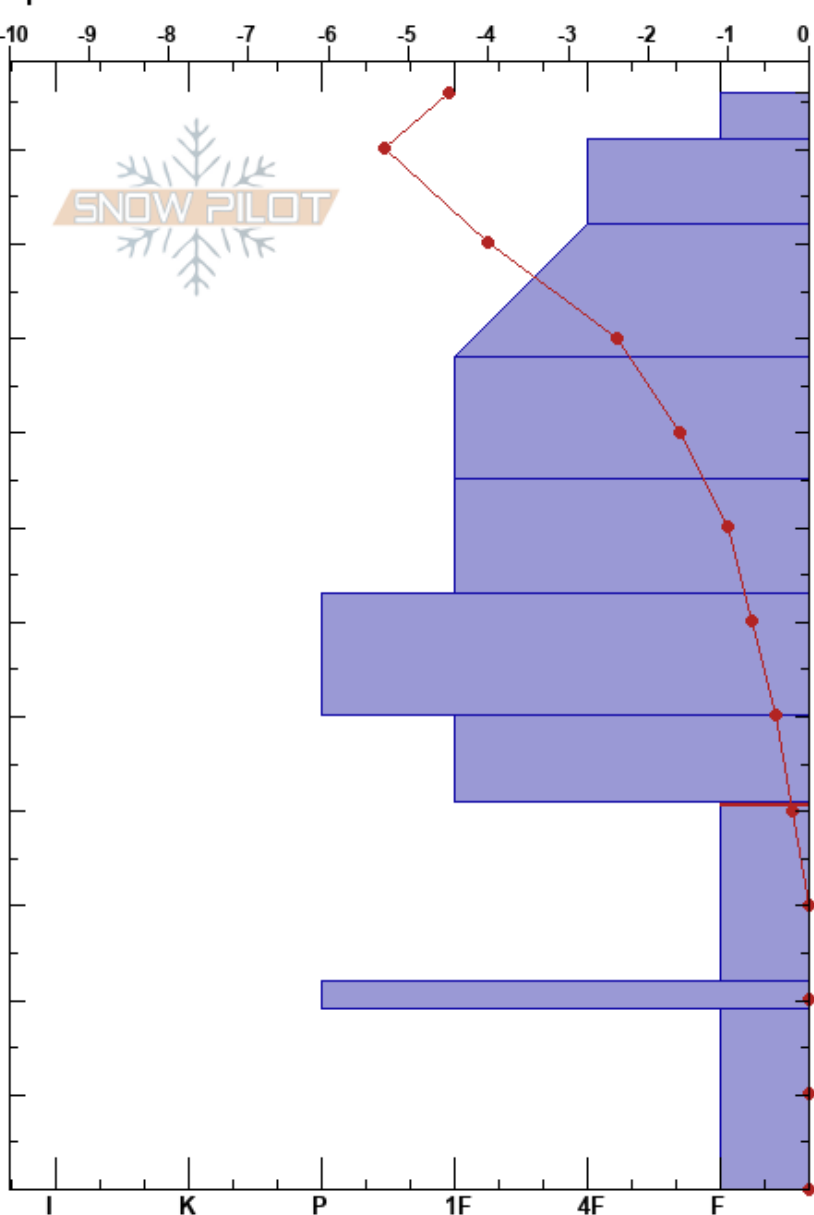

Dream Lake NW  
 RMNP  
 CO  
 Elevation: 10010 ft  
 Aspect: N  
 Specifics:

Michael Lukens  
 01/10/2025 - 12:50pm  
 Co-ord: 40.30900N, -105.66309W  
 Slope Angle: 28°  
 Wind Loading: previous

Stability:  
 Air Temperature: -4.6°C  
 Sky Cover: SCT  
 Precipitation: NO  
 Wind: W Moderate

HS:116  
 Layer Notes:  
 41-22cm: Problematic layer

Height (cm)	Crystal		Moisture	$\rho$ kg/m <sup>3</sup>	Stability tests & Layer comments
	Form	Size			
116	/	1			
110	/ (●)	1(1)			
100	/ (●)	1			
90					
80	●	0.5-1			
70	●	0.5-1			
60	●	0.5-0.5			
50	● (□)	1(1)			
40					← CT21, SP @41cm ← PST40/100 (End) @41cm
30	□	1-1.5			
20	⊕	1			
10	□	1.5-2			← CT17, SC @10cm
0					← ECTX