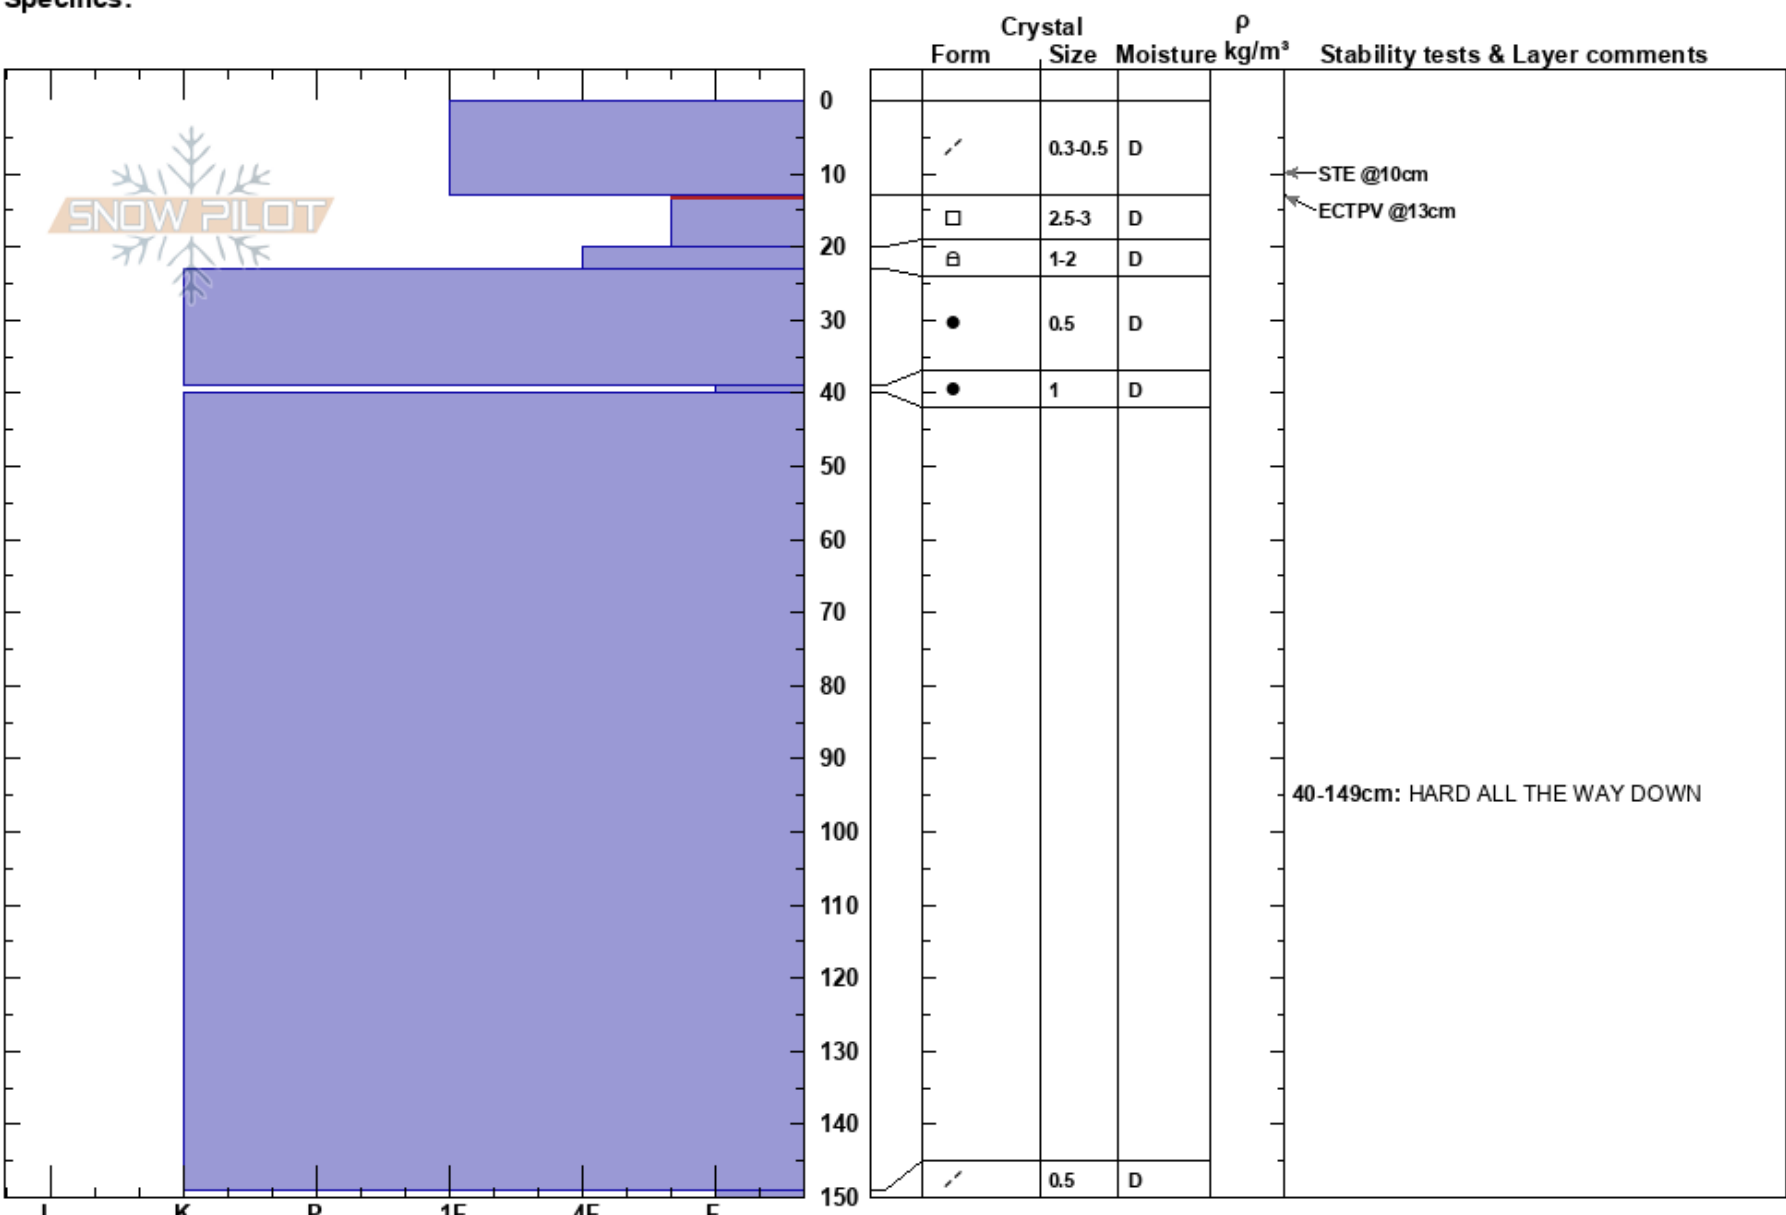

2018 02 14 Team4 Pit2
 Perstindaksla
 Norway
Elevation: 584 m
Aspect: S
Specifics:

Geir Isaksen
 14/02/2018 - 11:30
Co-ord: 34W DB 43404 81292
Slope Angle: 19°
Wind Loading: yes

Stability:
Air Temperature:
Sky Cover: CLR
Precipitation: NO
Wind: E Light Breeze

HS: 150
PF: 3
Layer Notes:
 13-20cm: Problematic layer
 40-149cm: HARD ALL THE WAY DOWN

Notes: QuickPit