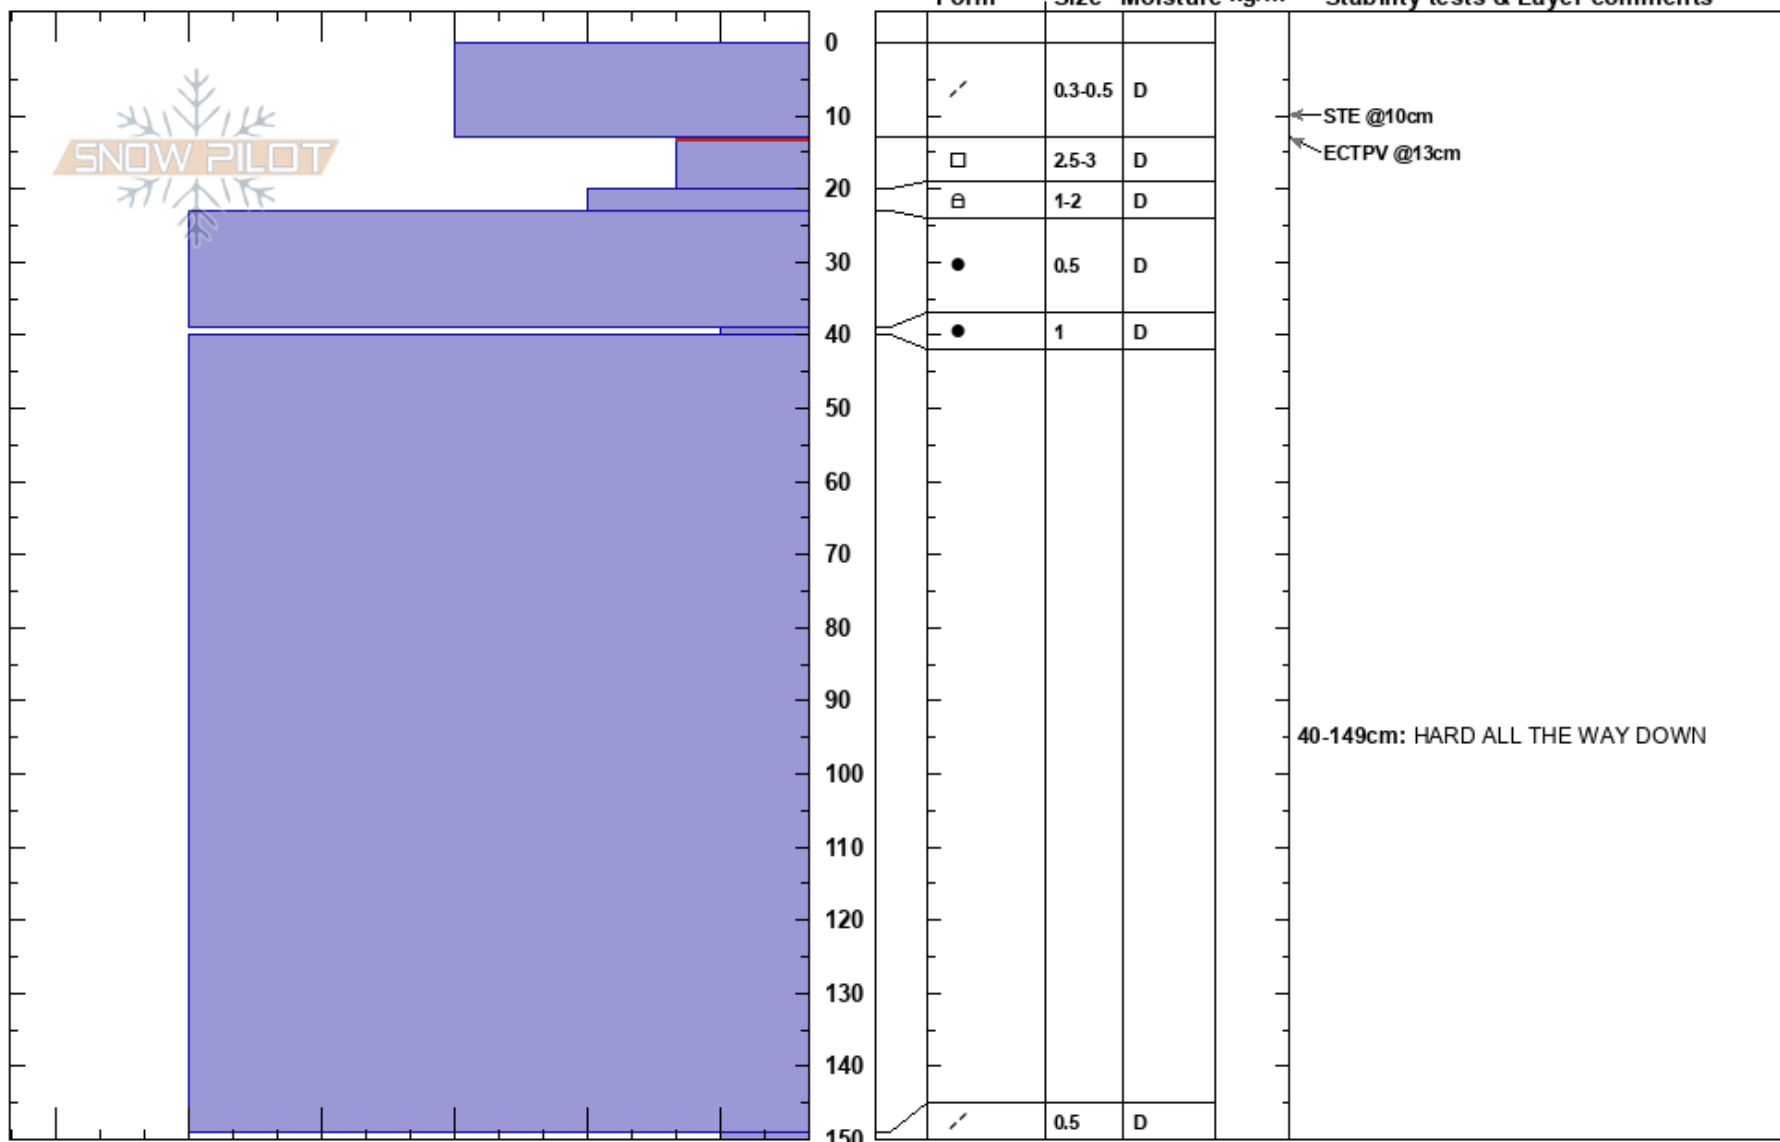

2018 02 14 Team4 Pit2
 Perstindaksla
 Norway
 Elevation: 584 m
 Aspect: S
 Specifics:

Geir Isaksen
 14/02/2018 - 11:30
 Co-ord: 34W DB 43404 81292
 Slope Angle: 19°
 Wind Loading: yes

Stability:
 Air Temperature:
 Sky Cover: CLR
 Precipitation: NO
 Wind: E Light Breeze

HS:150
 PF:3
 13-20cm: Problematic layer
 40-149cm: HARD ALL THE WAY DOWN

Notes: QuickPit