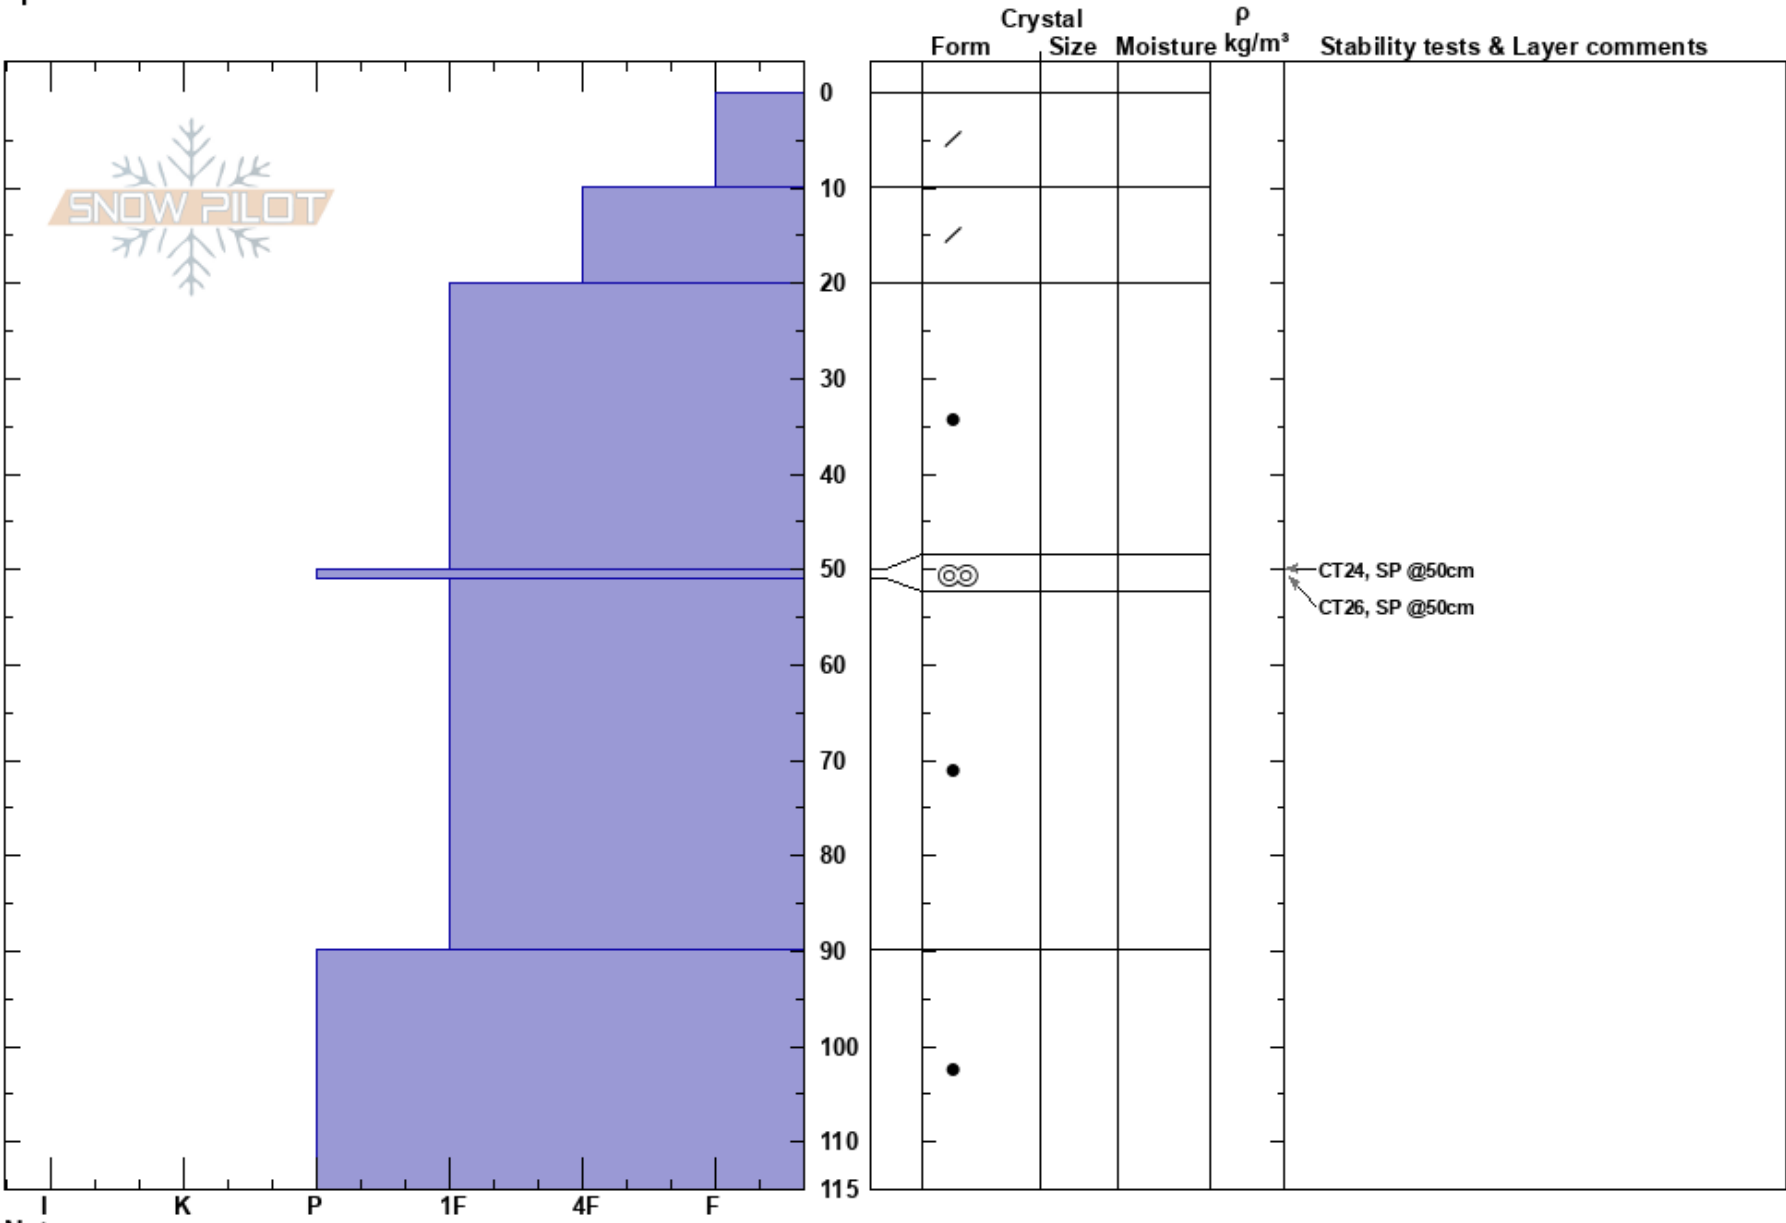

Ogden Moraine
 Rockies
 BC
 Elevation: 2280 m
 Aspect: E
 Specifics:

Renaud Dufays
 08/12/2024 - 11:25
 Co-ord: 51.46705N, -116.40492W
 Slope Angle: 19°
 Wind Loading: previous

Stability:
 Air Temperature: -8.4°C
 Sky Cover: BKN
 Precipitation: NO
 Wind: Calm

HS:125
 PF:40
 PS:20
 50-51cm: Problematic layer

Notes: Open morainal feature at TL