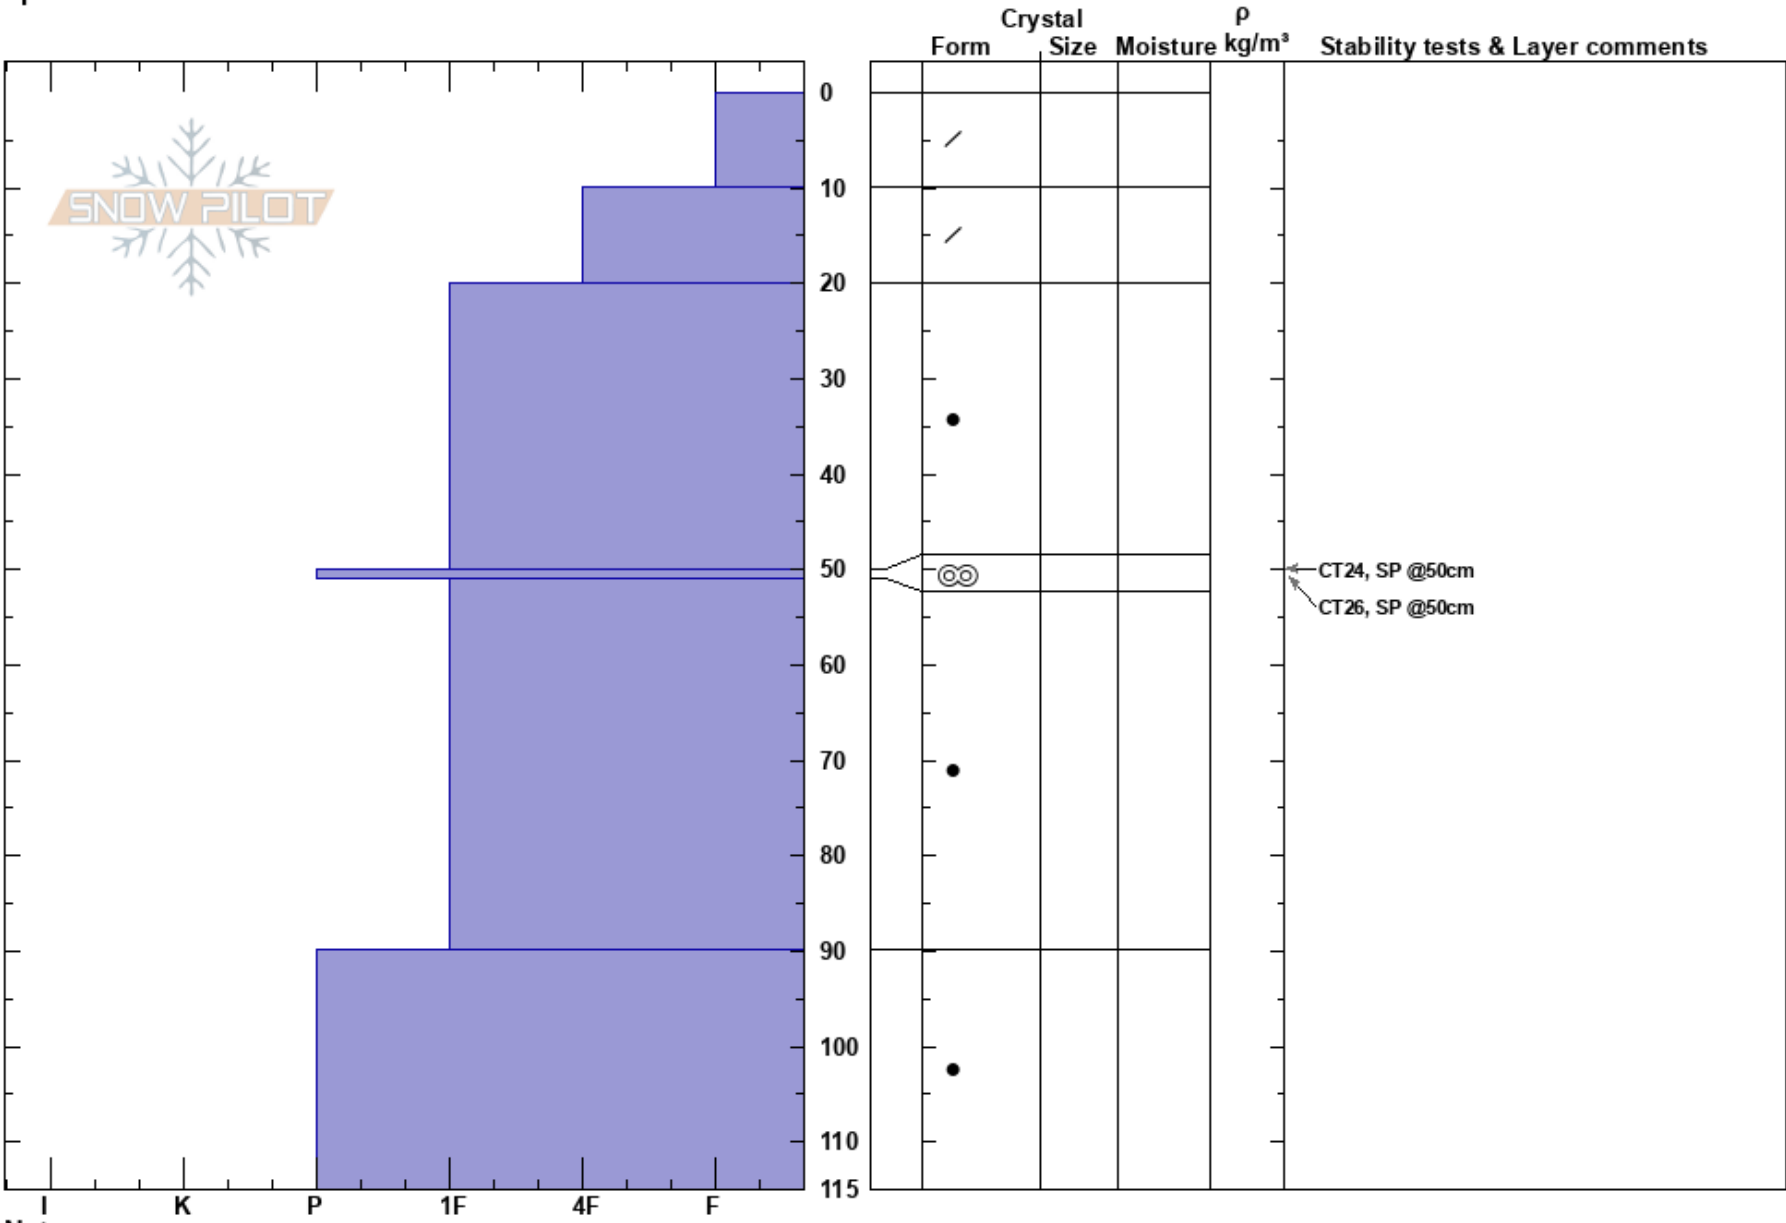

Ogden Moraine
 Rockies
 BC
 Elevation: 2280 m
 Aspect: E
 Specifics:

Renaud Dufays
 08/12/2024 - 11:25
 Co-ord: 51.46705N, -116.40492W
 Slope Angle: 19°
 Wind Loading: previous

Stability:
 Air Temperature: -8.4°C
 Sky Cover: BKN
 Precipitation: NO
 Wind: Calm
 HS:125
 PF:40
 PS:20
 50-51cm: Problematic layer

Notes: Open morainal feature at TL