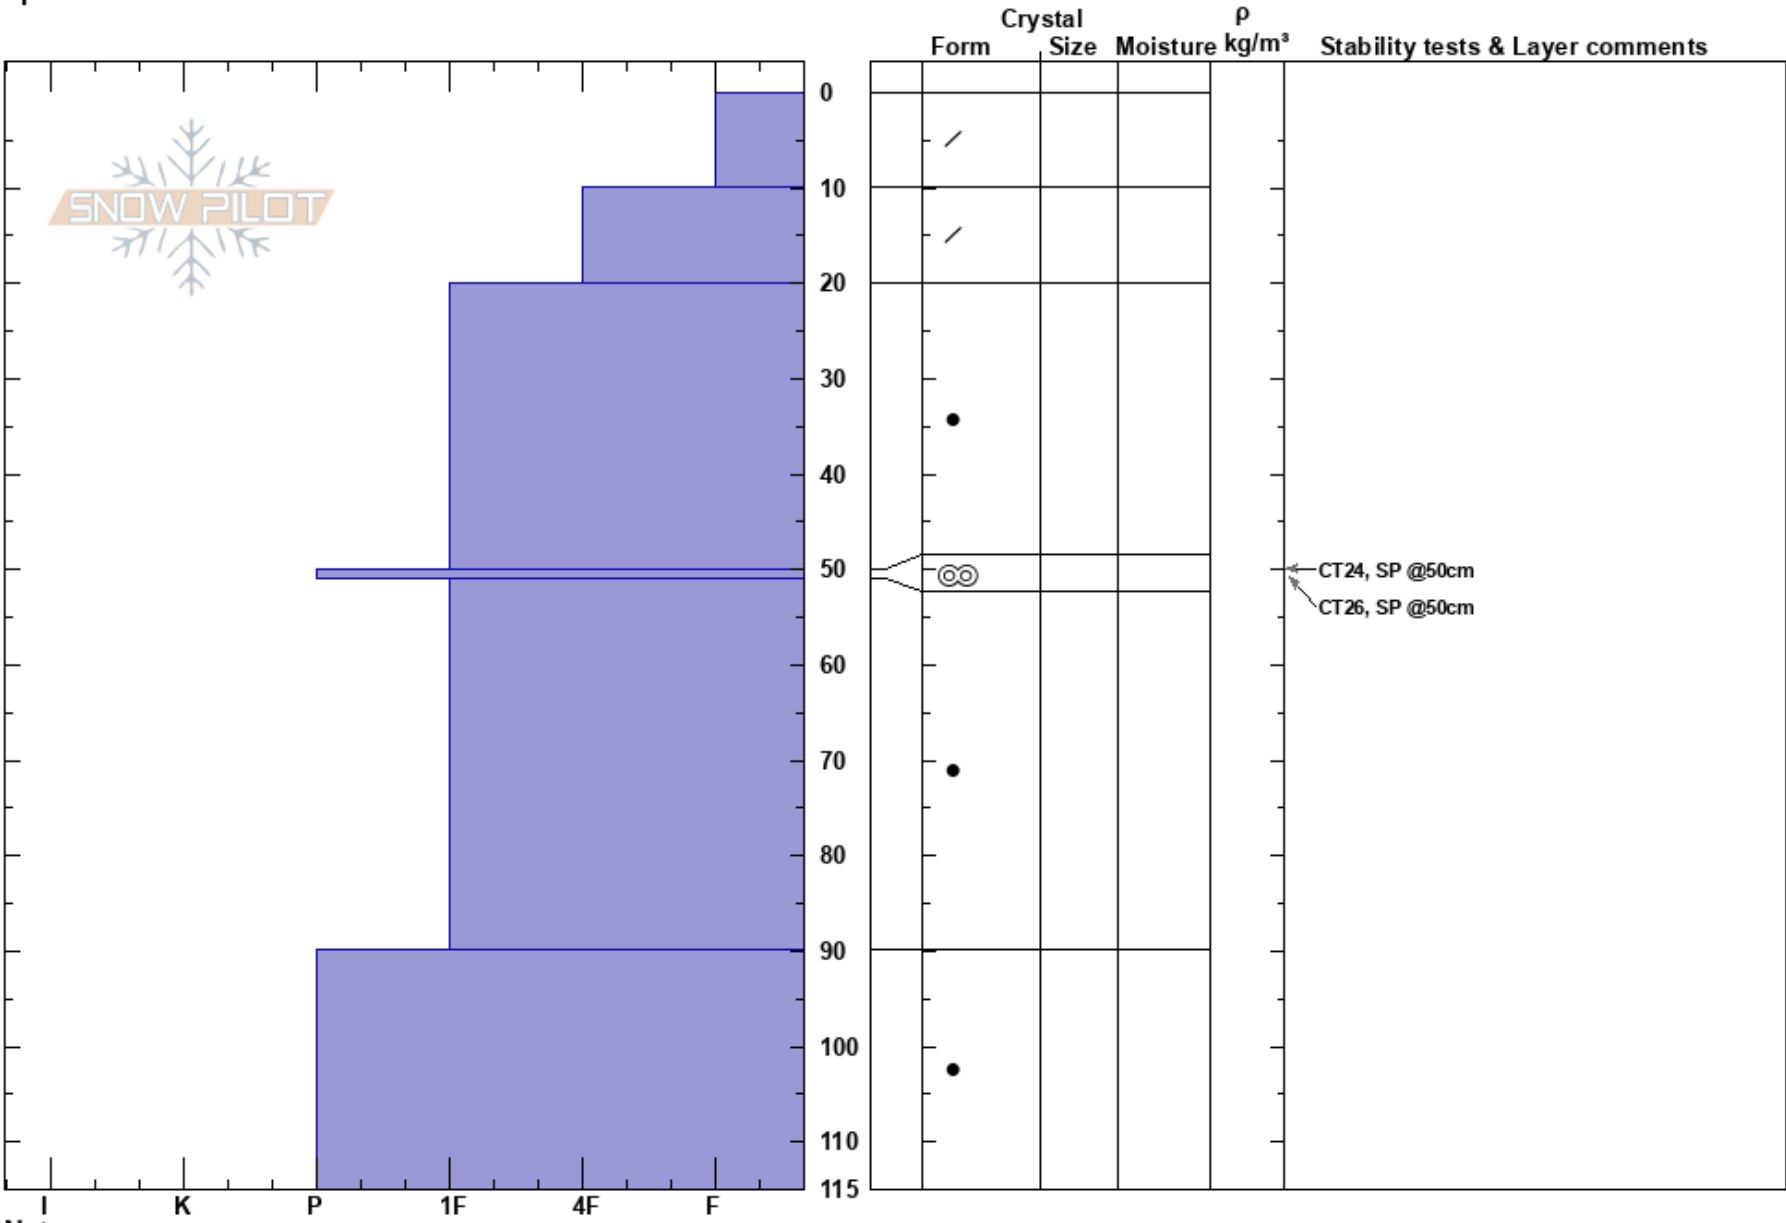

Ogden Moraine  
 Rockies  
 BC  
 Elevation: 2280 m  
 Aspect: E  
 Specifics:

Renaud Dufays  
 08/12/2024 - 11:25  
 Co-ord: 51.46705N, -116.40492W  
 Slope Angle: 19°  
 Wind Loading: previous

Stability:  
 Air Temperature: -8.4°C  
 Sky Cover: BKN  
 Precipitation: NO  
 Wind: Calm  
 HS:125  
 PF:40  
 PS:20  
 50-51cm: Problematic layer

Notes: Open morainal feature at TL