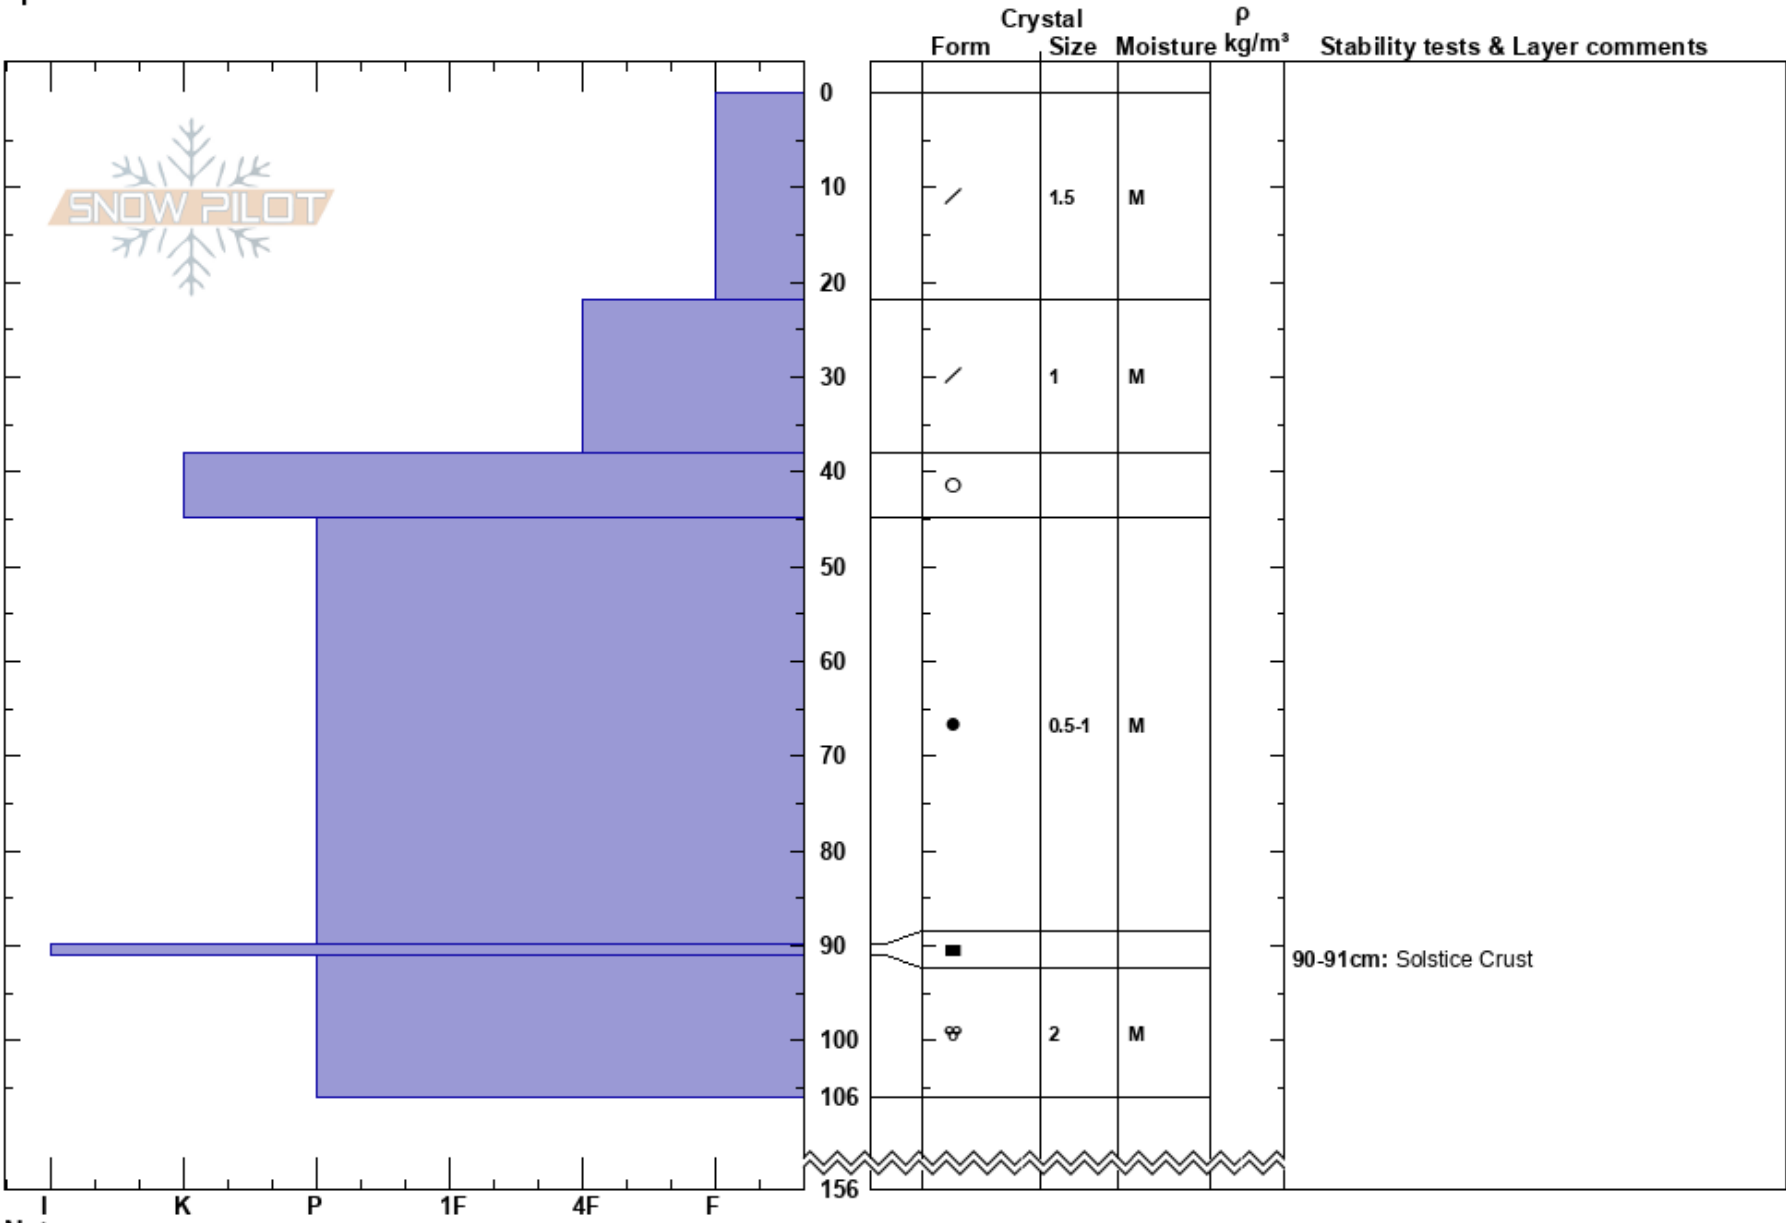

Schmidt Haus 20250105
 Stevens Pass
 WA
 Elevation: 3950 ft
 Aspect:
 Specifics:

Aaron Bamett
 01/05/2025 - 3:00pm
 Co-ord: 47.74584N, -121.09346E
 Slope Angle:
 Wind Loading:

Stability: **HS:156**
 Air Temperature: 1°C
 Sky Cover: OVC
 Wind: Calm
 PF:25 90-91cm: Solstice Crust
 Precipitation: RV

Notes: Hand hardness profile