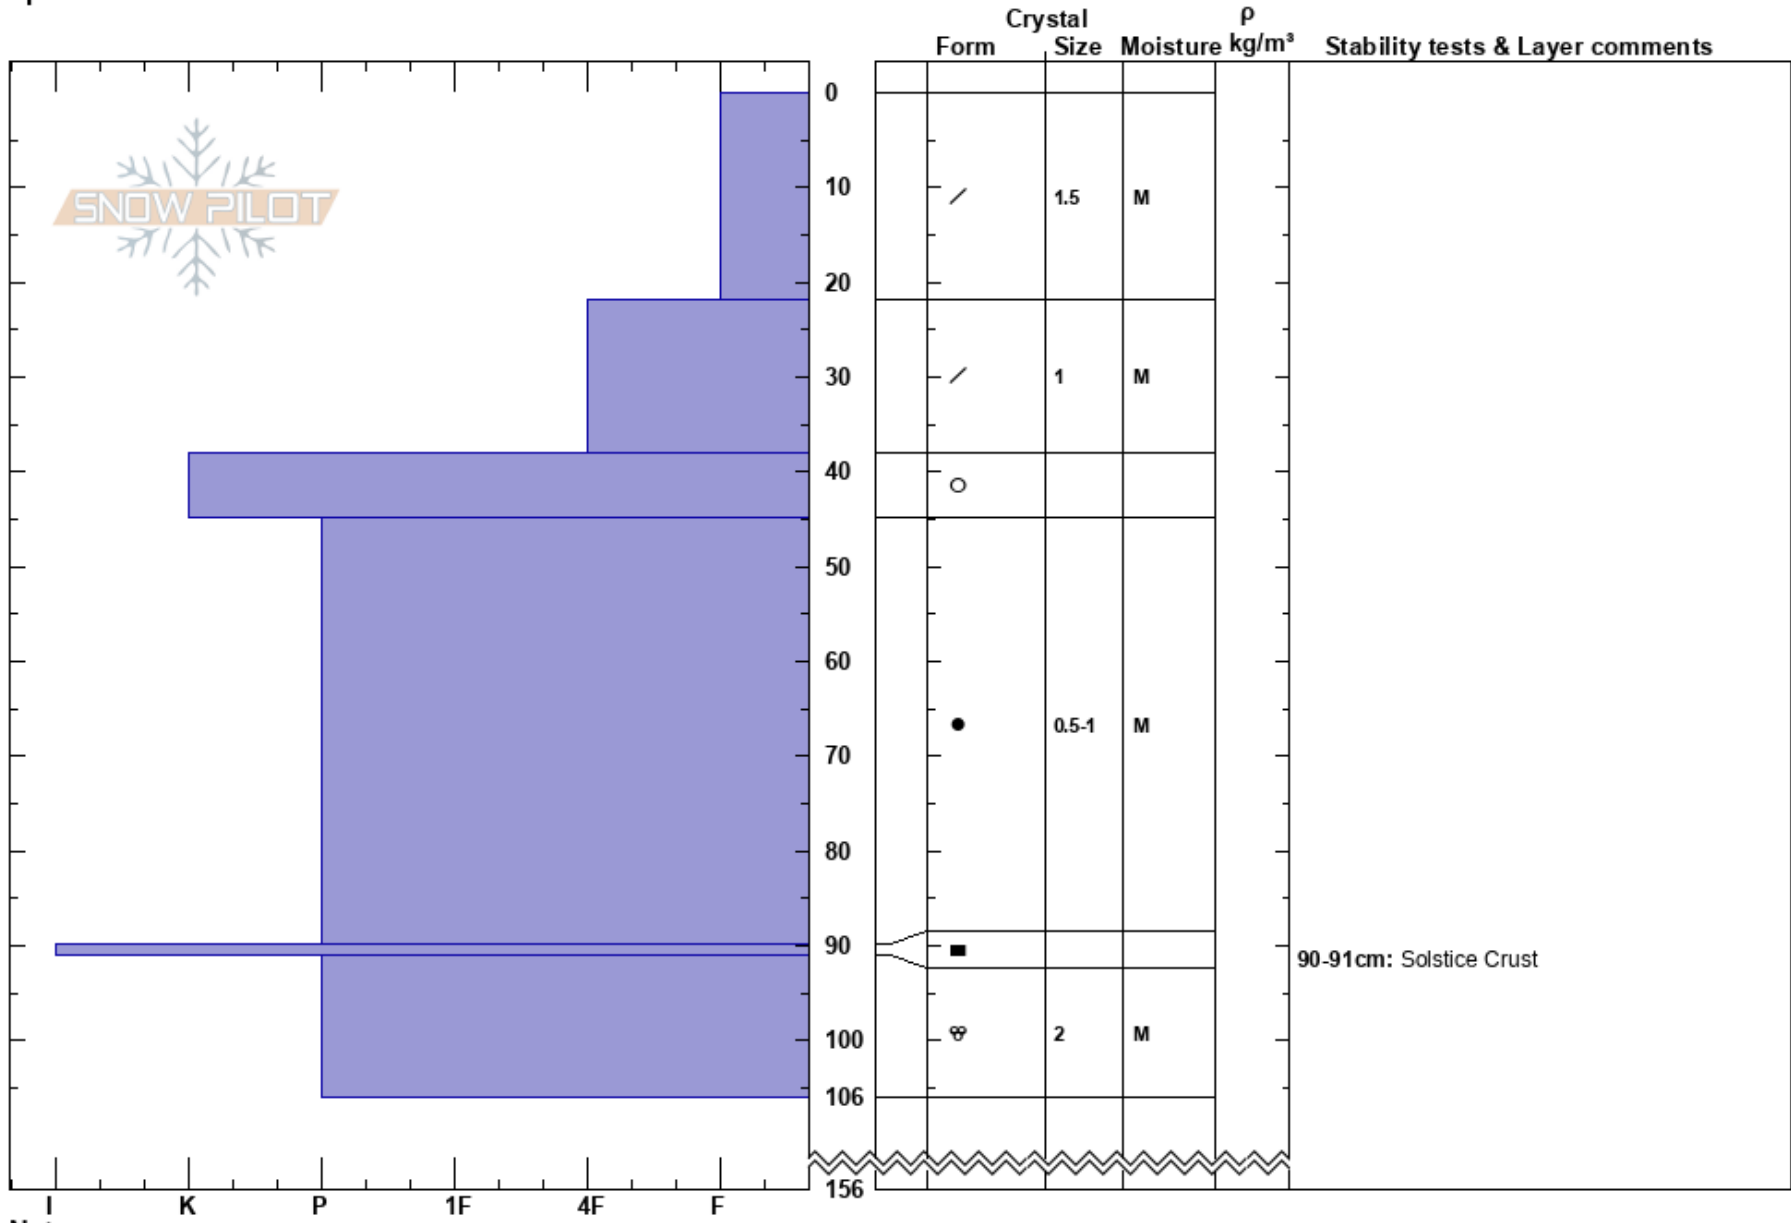

Schmidt Haus 20250105
 Stevens Pass
 WA
 Elevation: 3950 ft
 Aspect:
 Specifics:

Aaron Bamett
 01/05/2025 - 3:00pm
 Co-ord: 47.74584N, -121.09346E
 Slope Angle:
 Wind Loading:

Stability: **HS:156**
 Air Temperature: 1°C
 Sky Cover: OVC
 Precipitation: RV
 Wind: Calm
 PF:25 90-91cm: Solstice Crust

Notes: Hand hardness profile