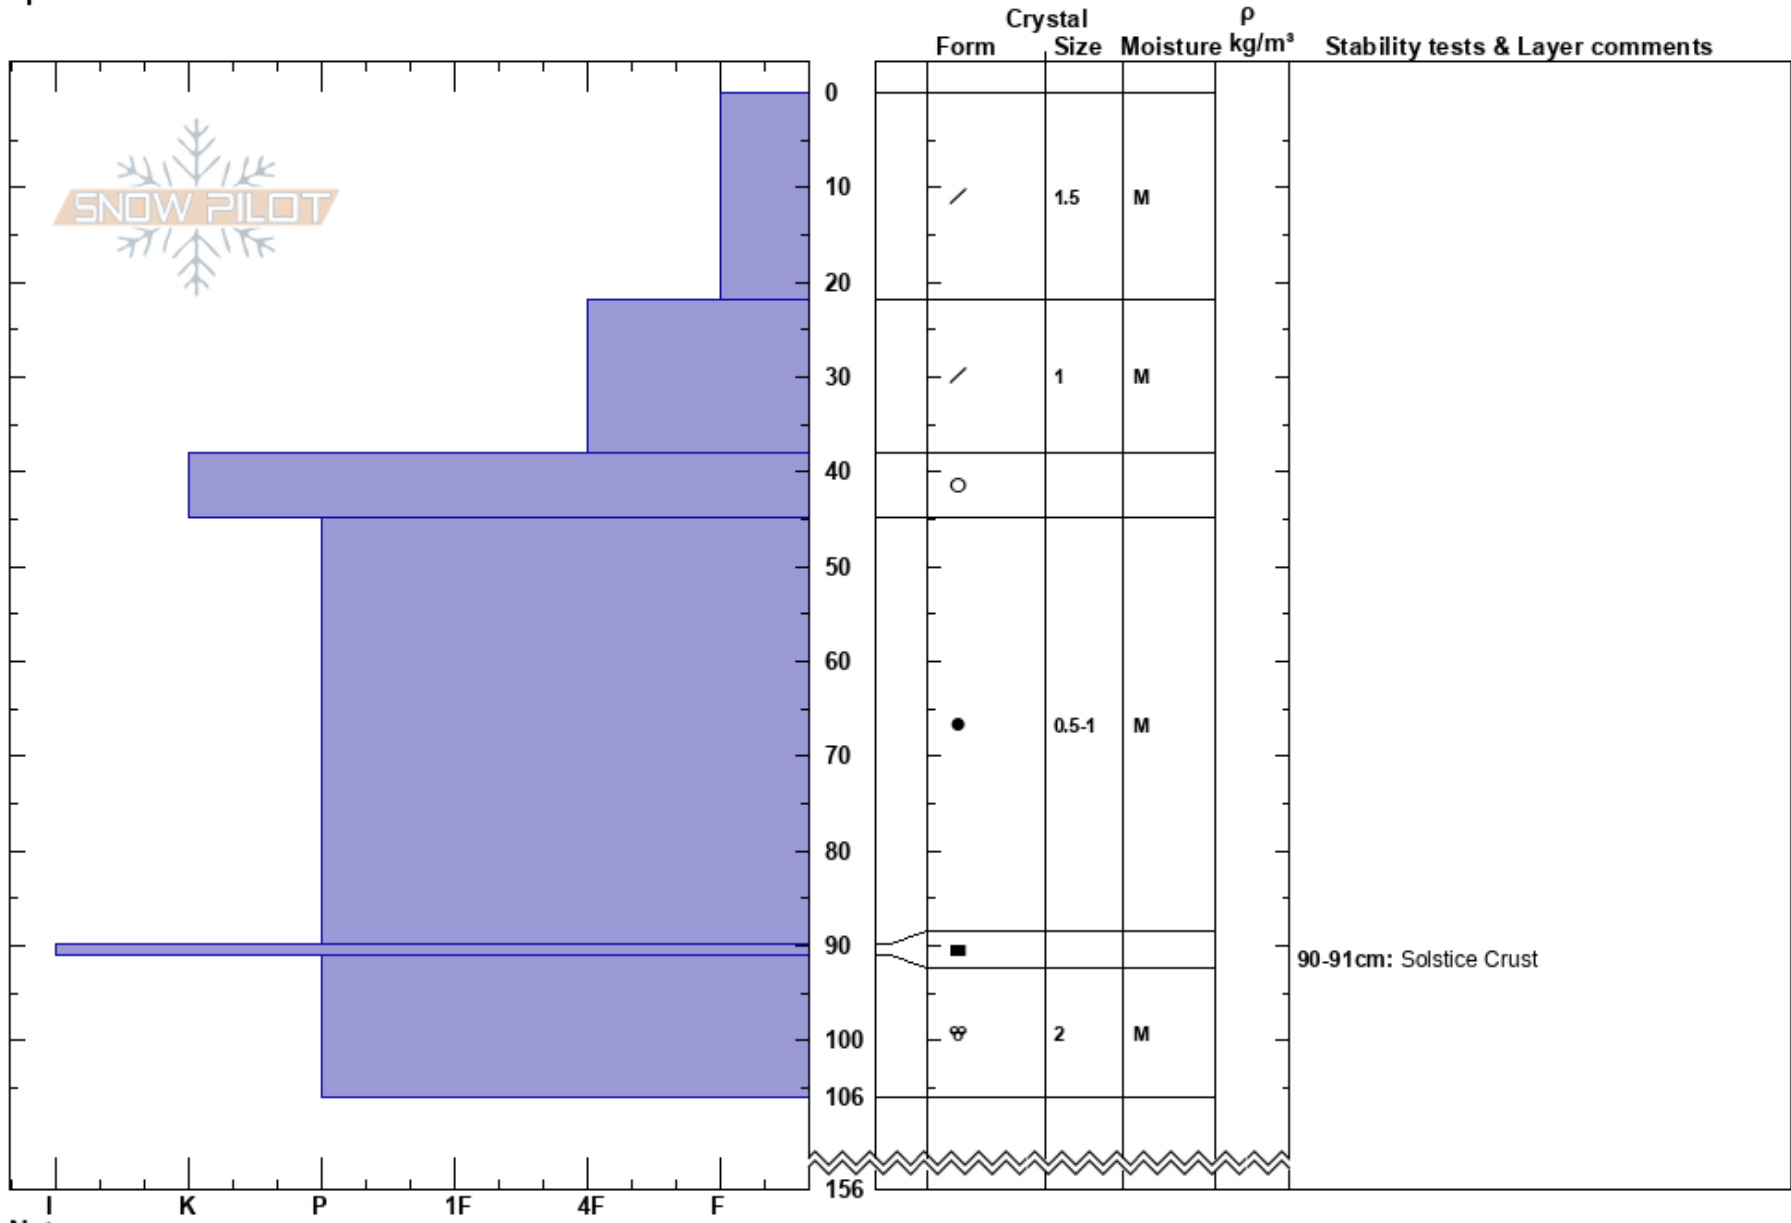

Schmidt Haus 20250105
 Stevens Pass
 WA
 Elevation: 3950 ft
 Aspect:
 Specifics:

Aaron Bamett
 01/05/2025 - 3:00pm
 Co-ord: 47.74584N, -121.09346E
 Slope Angle:
 Wind Loading:

Stability: **HS:156**
 Air Temperature: 1°C
 Sky Cover: OVC
 Wind: Calm
 PF:25 90-91cm: Solstice Crust

Notes: Hand hardness profile