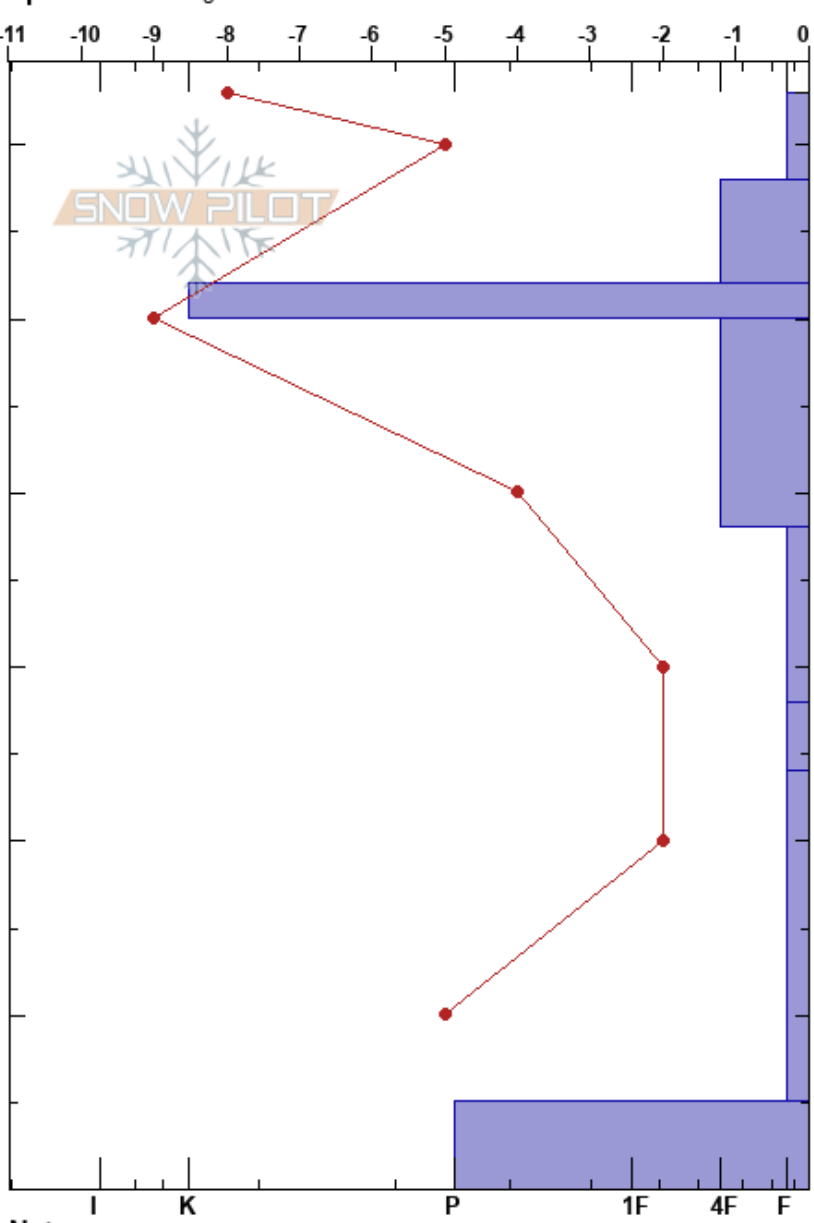

Sunlight Mtn Avi II
 Sunlight
 CO
 Elevation: 9410 ft
 Aspect: NE
 Specifics: Pit dug in a Ski Area

Brendan Couvreur
 01/02/2025 - 11:30am
 Co-ord: 39.38649N, -107.33098W
 Slope Angle: 10°
 Wind Loading: no

Stability: **HS:63**
 Air Temperature: -4°C **PF:60** 38-28cm:Problematic layer
 Sky Cover: OVC **PS:30**
 Precipitation: NO
 Wind: SW Calm

Form	Crystal		Moisture	ρ kg/m³	Stability tests & Layer comments
	Size				
	1				
$r(\Delta)$	1(0.3)				
.	0.3				
=					← CT12, BRK @52cm Q3
.	0.5				
.	0.5				
□	1				
□	2				
□	3				← ECTX