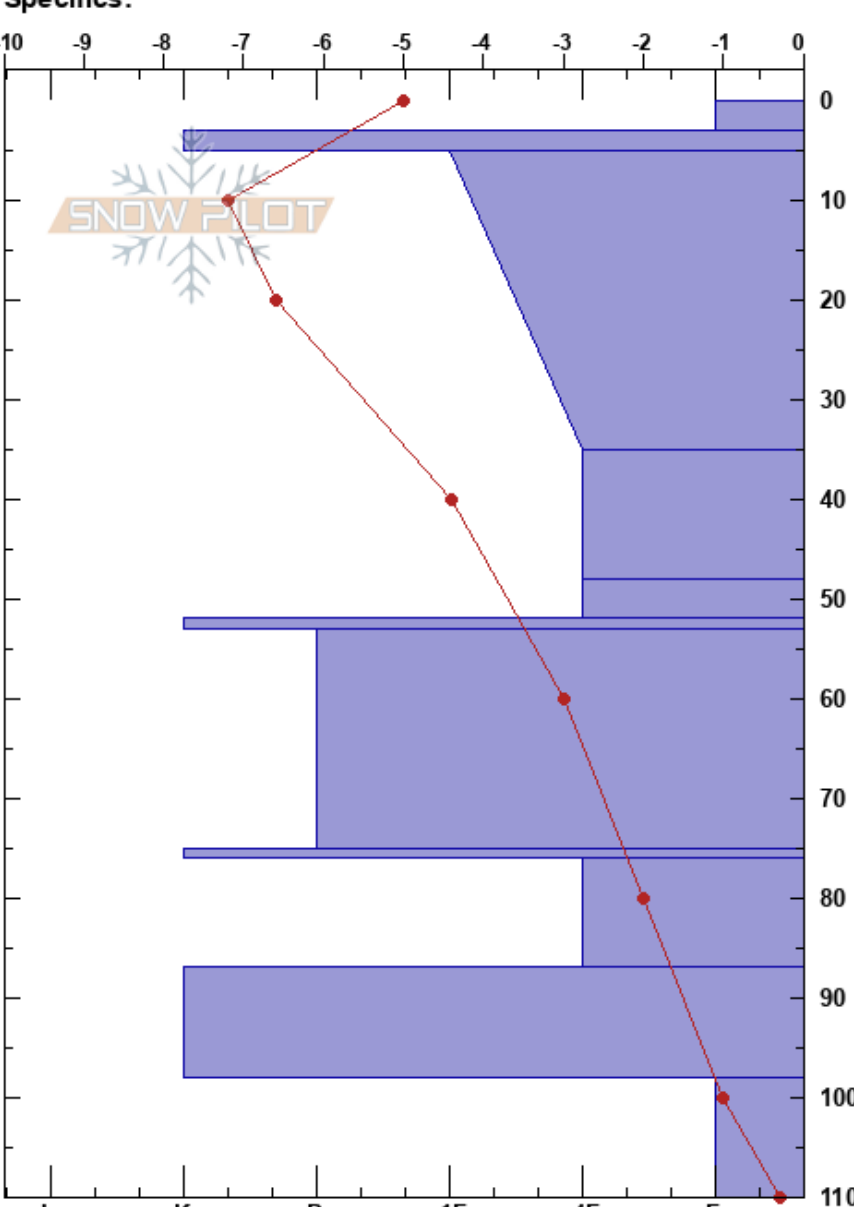

Vakkerløfjellet
 Vakkerløfjellet
 Norway
 Elevation: 588 m
 Aspect: S
 Specifics:

Rolf Torgals
 14/02/2018 - 10:52
 Co-ord: 32W DB 92848 57934
 Slope Angle: 29°
 Wind Loading:

Stability:
 Air Temperature: 4.6°C
 Sky Cover: CLR
 Precipitation: NO
 Wind: SW Light Breeze

HS:110
 PF:5
 35-48cm:Problematic layer

Form	Crystal		ρ kg/m ³	Stability tests & Layer comments
	Size	Moisture		
/	0.1	D		
⊙⊙				
•				
□	3			
♡				
⊙⊙				
♡				
⊙⊙				
□	4			
⊙⊙				
^				

Notes:

ECTX
 CTN