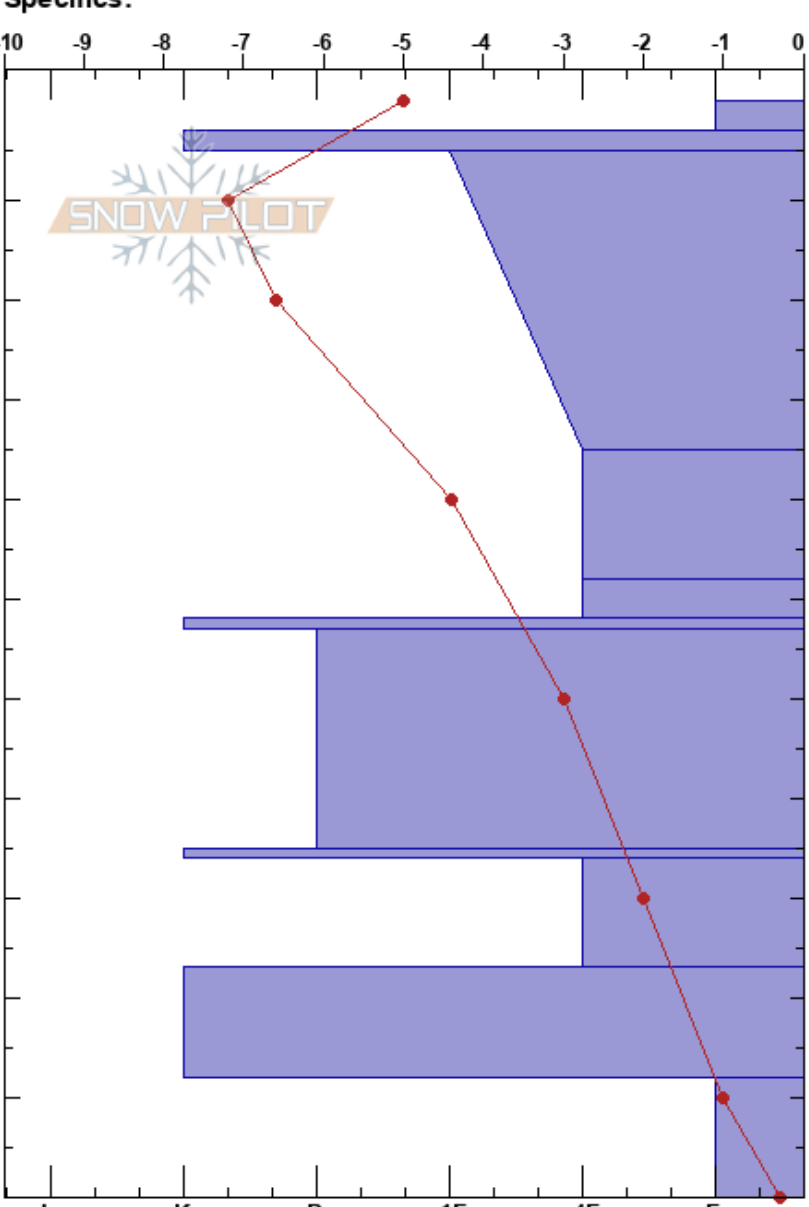

Vakkerløfjellet  
 Vakkerløfjellet  
 Norway  
 Elevation: 588 m  
 Aspect: S  
 Specifics:

Rolf Torgals  
 14/02/2018 - 10:52  
 Co-ord: 32W DB 92848 57934  
 Slope Angle: 29°  
 Wind Loading:

Stability:  
 Air Temperature: 4.6°C  
 Sky Cover: CLR  
 Precipitation: NO  
 Wind: SW Light Breeze

HS:110  
 PF:5  
 35-48cm:Problematic layer

| Form | Crystal |          | $\rho$<br>kg/m <sup>3</sup> | Stability tests & Layer comments |
|------|---------|----------|-----------------------------|----------------------------------|
|      | Size    | Moisture |                             |                                  |
| /    | 0.1     | D        |                             |                                  |
| ⊙⊙   |         |          |                             |                                  |
| •    |         |          |                             |                                  |
| □    | 3       |          |                             |                                  |
| ♡    |         |          |                             |                                  |
| ⊙⊙   |         |          |                             |                                  |
| ♡    |         |          |                             |                                  |
| ⊙⊙   |         |          |                             |                                  |
| □    | 4       |          |                             |                                  |
| ⊙⊙   |         |          |                             |                                  |
| ^    |         |          |                             |                                  |