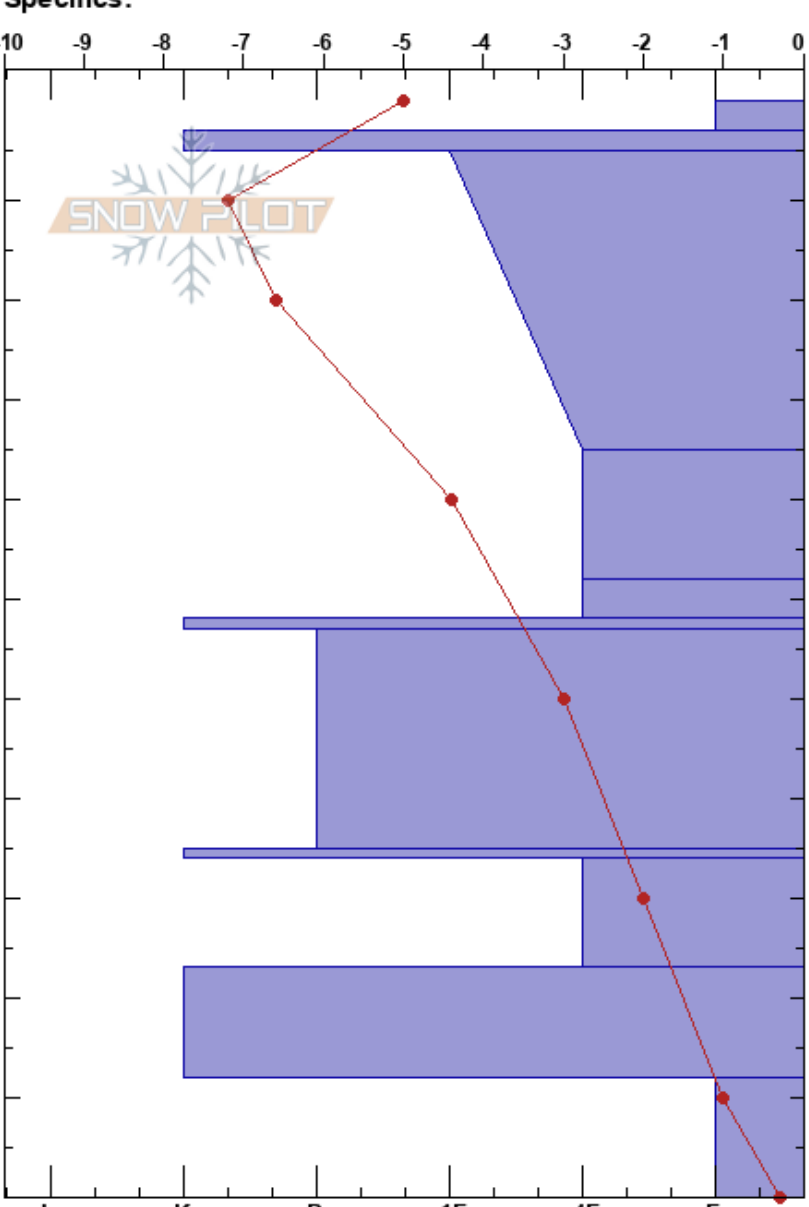

Vakkerløfjellet  
 Vakkerløfjellet  
 Norway  
 Elevation: 588 m  
 Aspect: S  
 Specifics:

Rolf Torgals  
 14/02/2018 - 10:52  
 Co-ord: 32W DB 92848 57934  
 Slope Angle: 29°  
 Wind Loading:

Stability:  
 Air Temperature: 4.6°C  
 Sky Cover: CLR  
 Precipitation: NO  
 Wind: SW Light Breeze

HS:110  
 PF:5  
 35-48cm:Problematic layer

Form	Crystal		$\rho$ kg/m <sup>3</sup>	Stability tests & Layer comments
	Size	Moisture		
/	0.1	D		
⊙⊙				
•				
□	3			
♡				
⊙⊙				
♡				
⊙⊙				
□	4			
⊙⊙				
^				