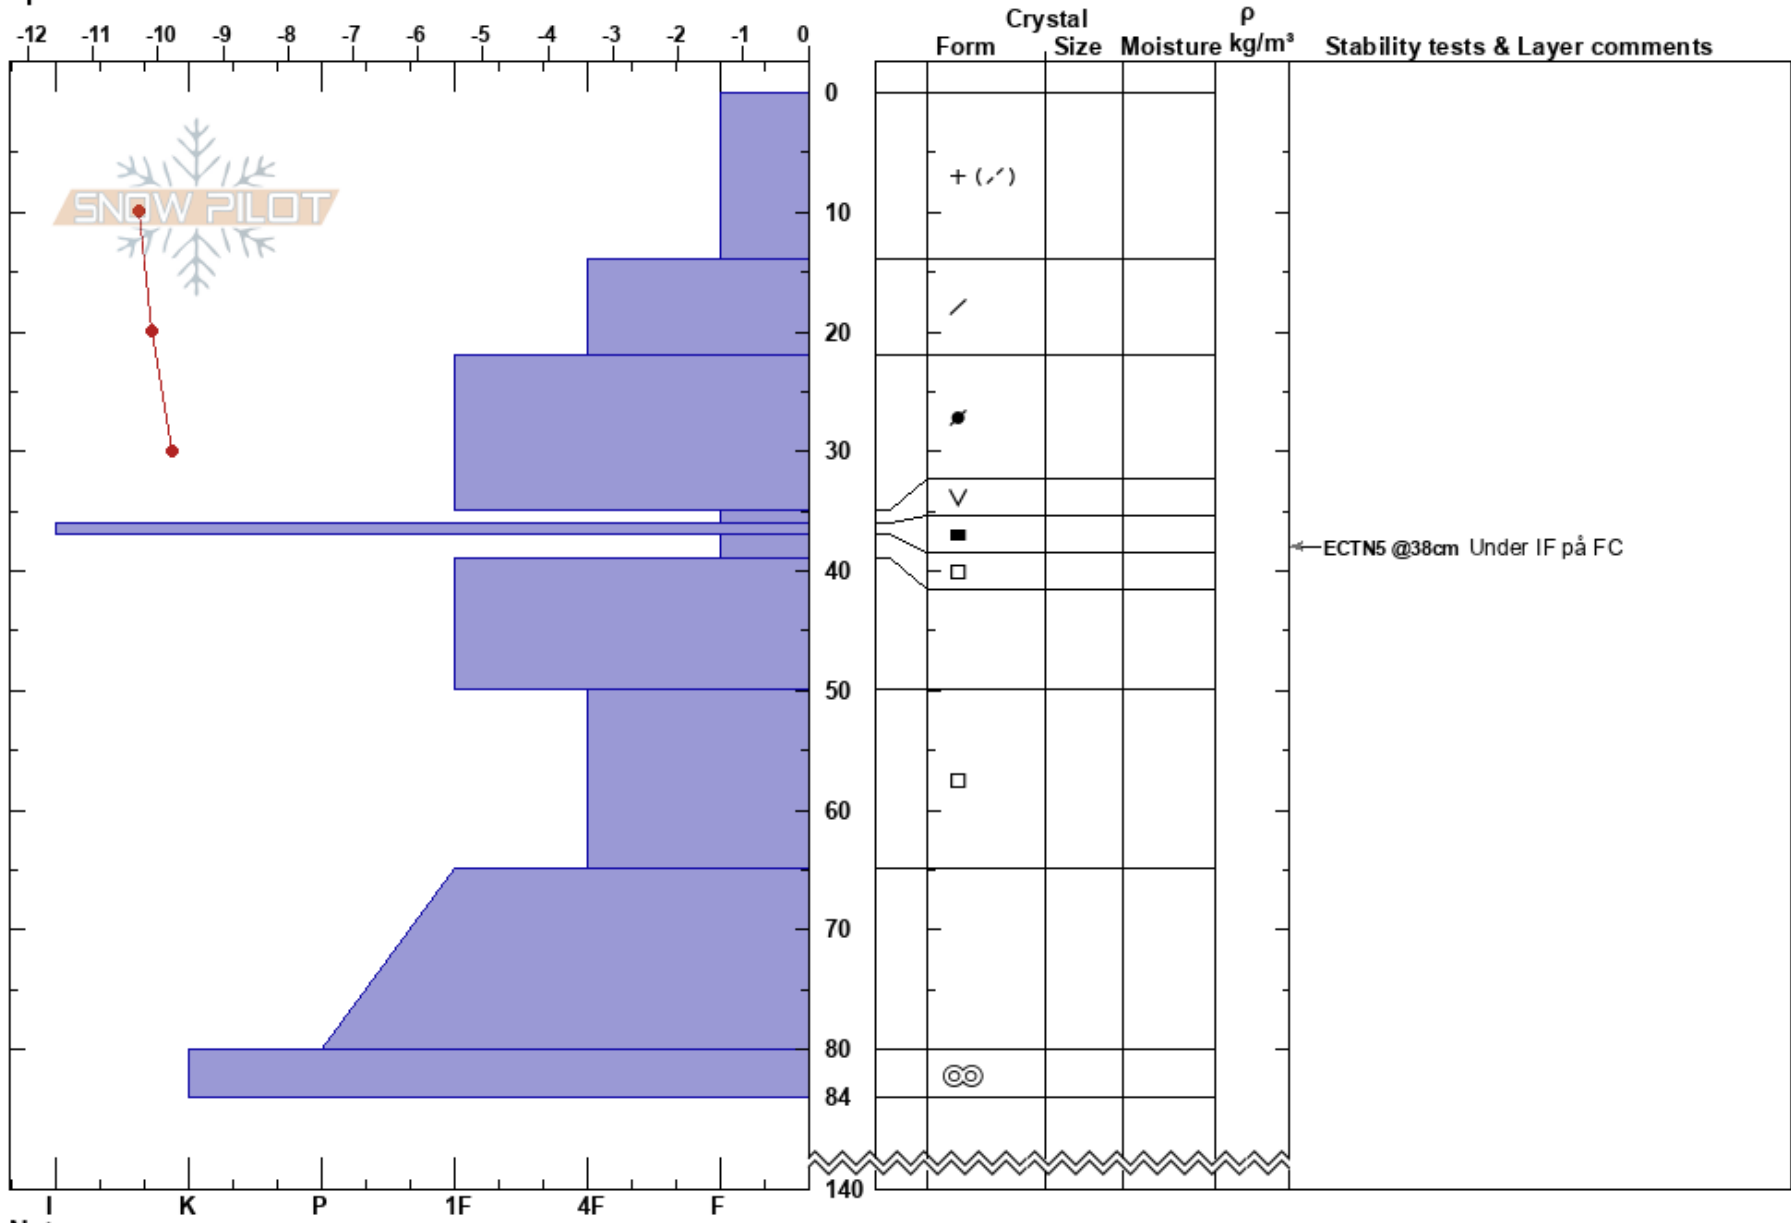

LilBorkan
 Kittelfjället
 Sweden
 Elevation: 985 m
 Aspect: SE
 Specifics:

Tyler Curtis
 10/01/2025 - 12:30
 Co-ord: 65.21250N, 15.46566E
 Slope Angle: 33°
 Wind Loading:

Stability:
 Air Temperature: -9.7°C
 Sky Cover: FEW
 Precipitation: NO
 Wind: NW Light Breeze

HS:140 Layer Notes:

Notes: Large feature and open slope.