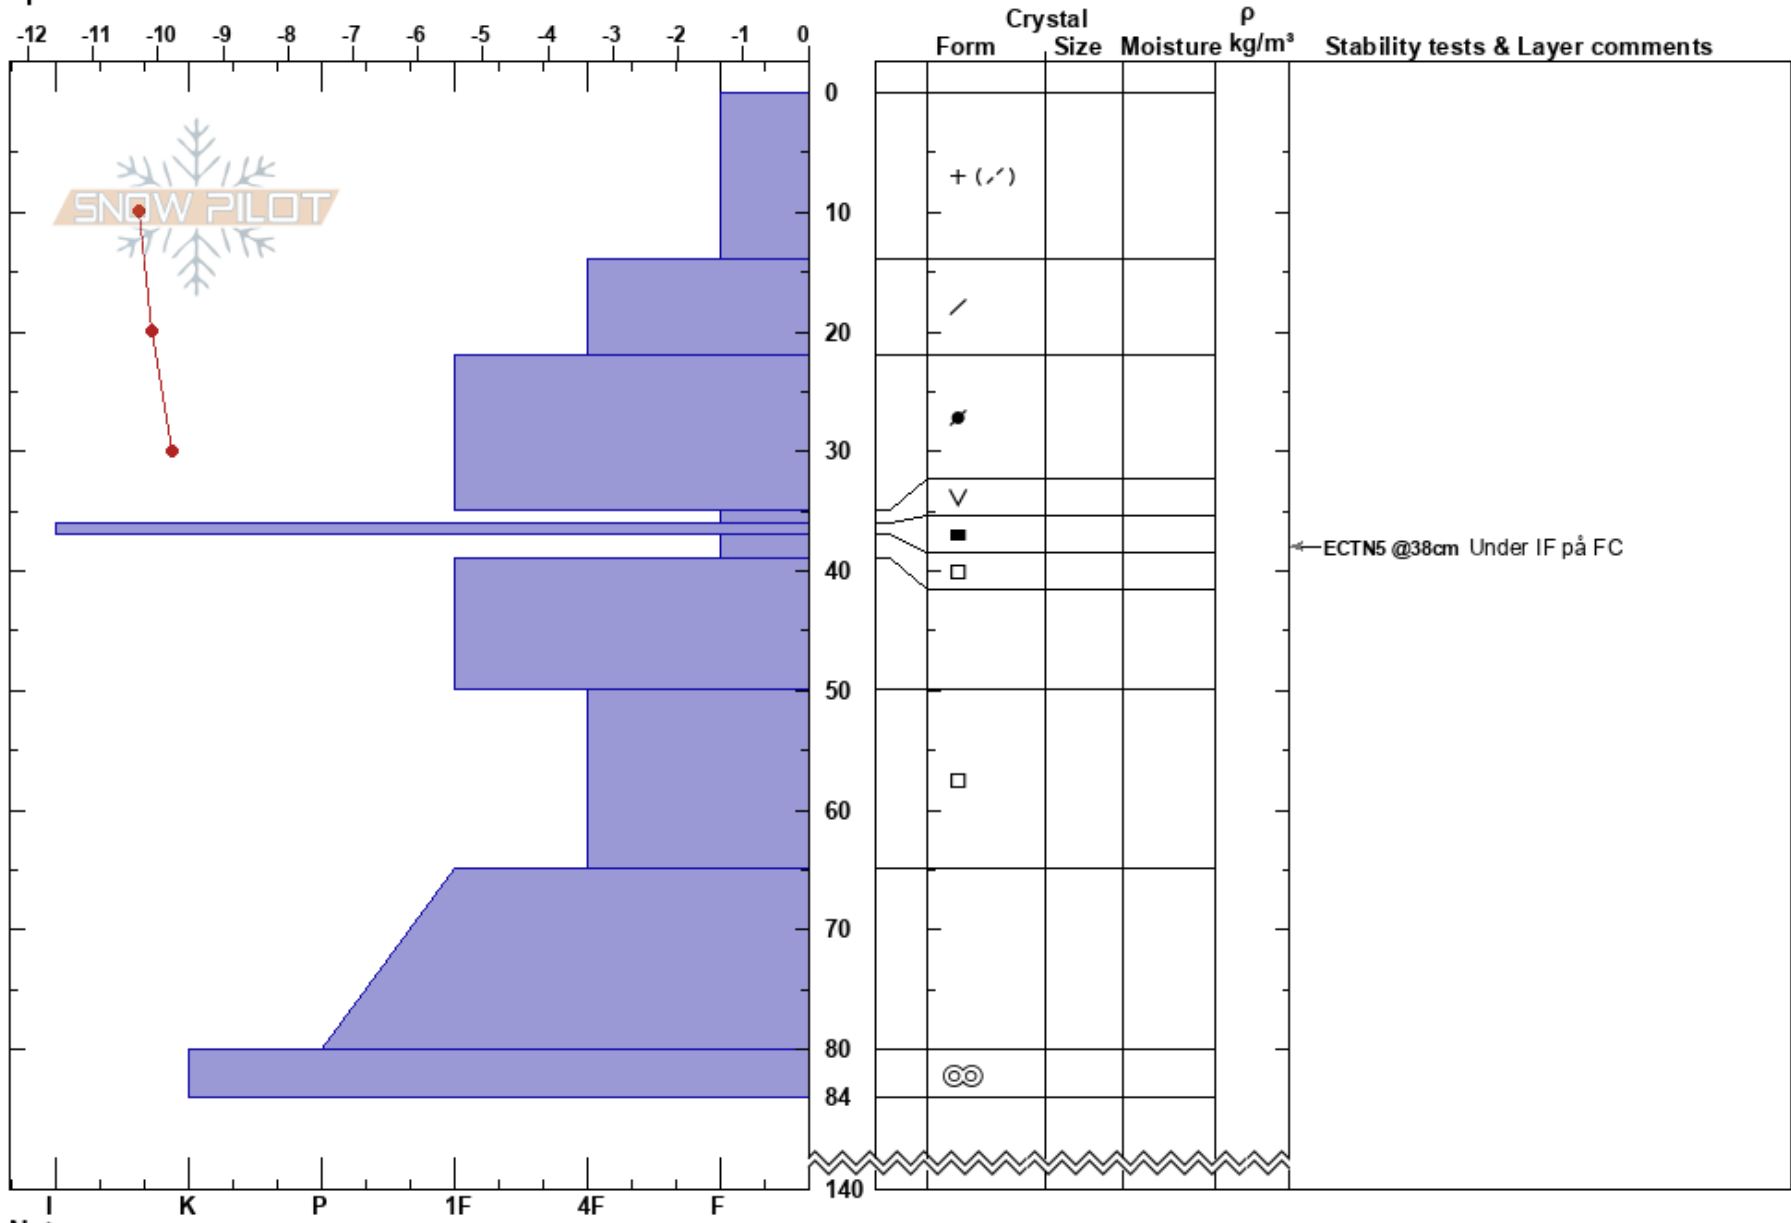

LilBorkan  
 Kittelfjället  
 Sweden  
 Elevation: 985 m  
 Aspect: SE  
 Specifics:

Tyler Curtis  
 10/01/2025 - 12:30  
 Co-ord: 65.21250N, 15.46566E  
 Slope Angle: 33°  
 Wind Loading:

Stability:  
 Air Temperature: -9.7°C  
 Sky Cover: FEW  
 Precipitation: NO  
 Wind: NW Light Breeze

HS:140 Layer Notes:

Notes: Large feature and open slope.