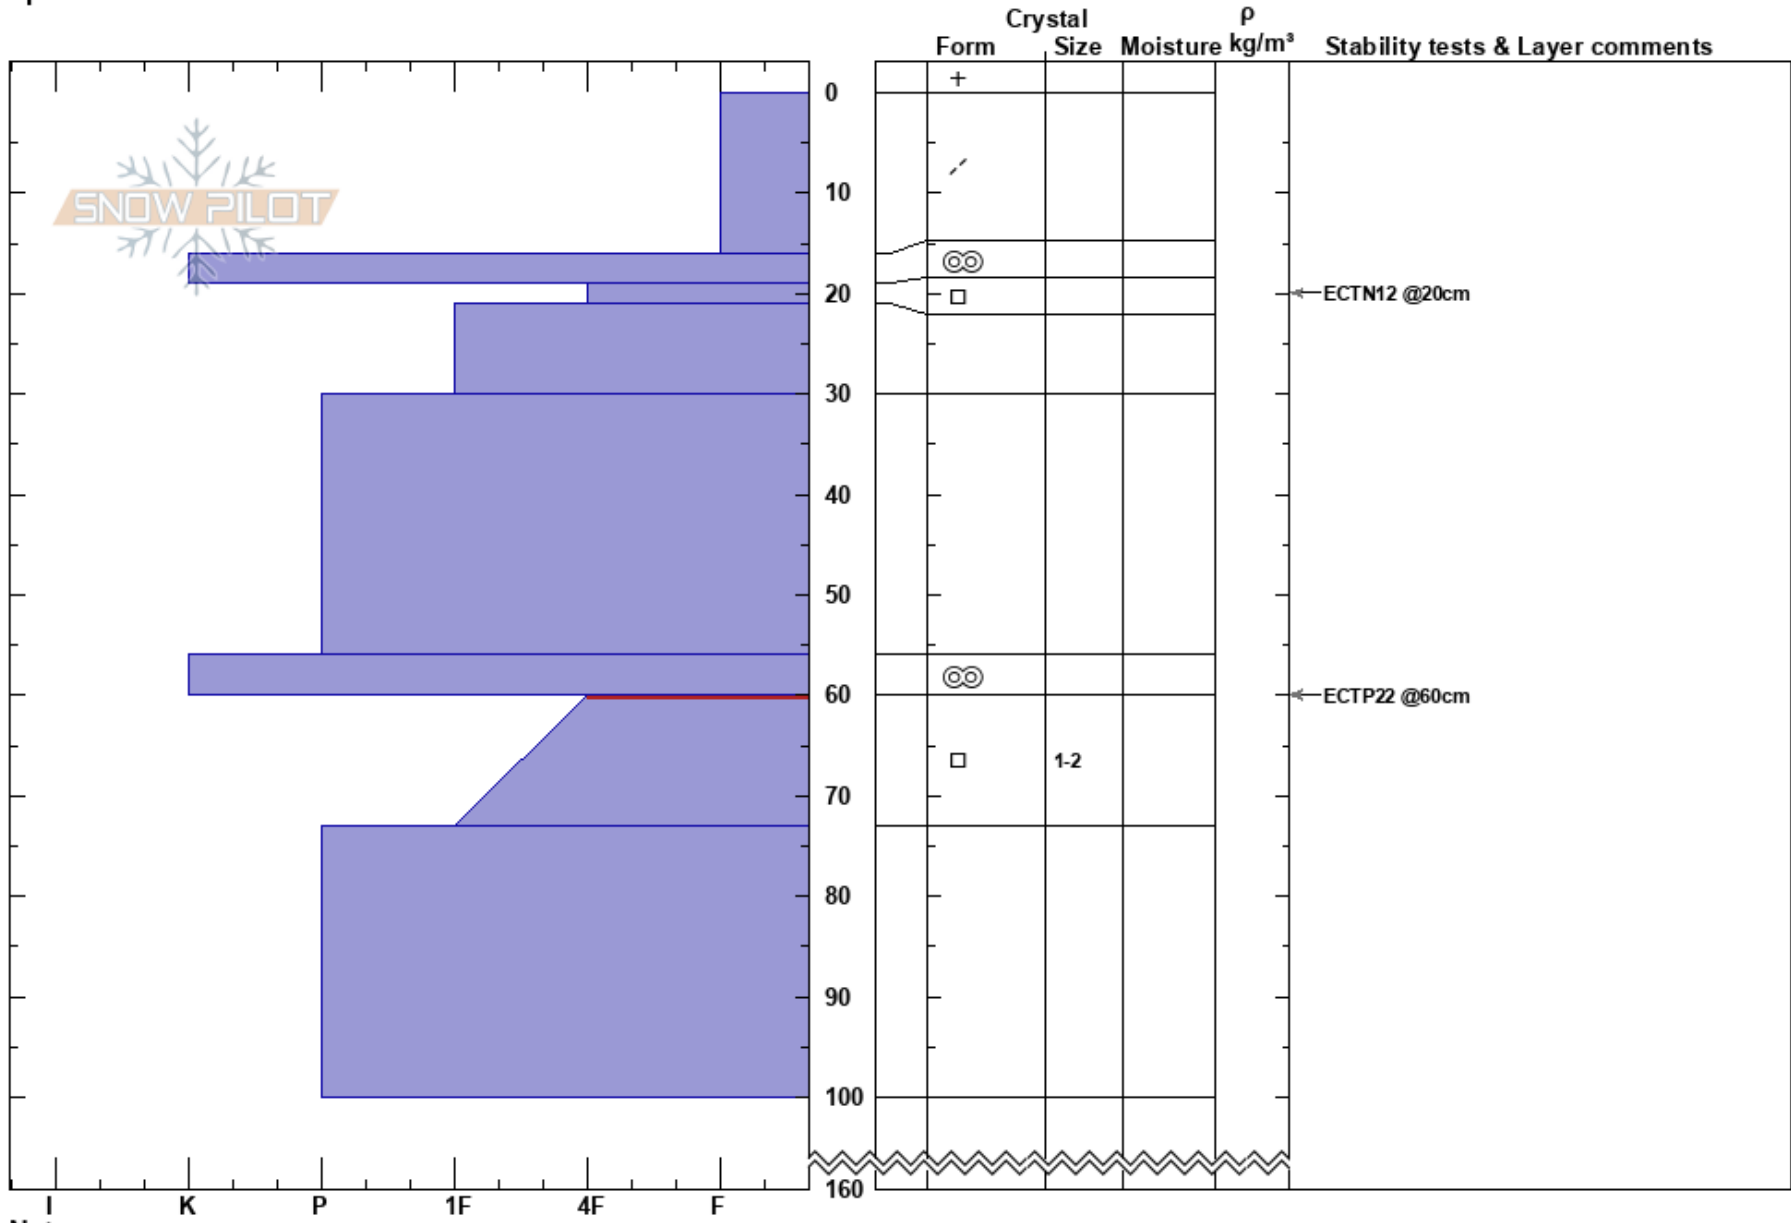

Käppas
 Abisko
 Sweden
Elevation: 1100 m
Aspect: NW
Specifics:

Erik Boström
 09/01/2025 - 14:30
Co-ord:
Slope Angle: 24°
Wind Loading: previous

Stability: **HS:**160
Air Temperature: **PF:**15 60-73cm:Problematic layer
Sky Cover: OVC
Precipitation: S-1
Wind: W Light Breeze