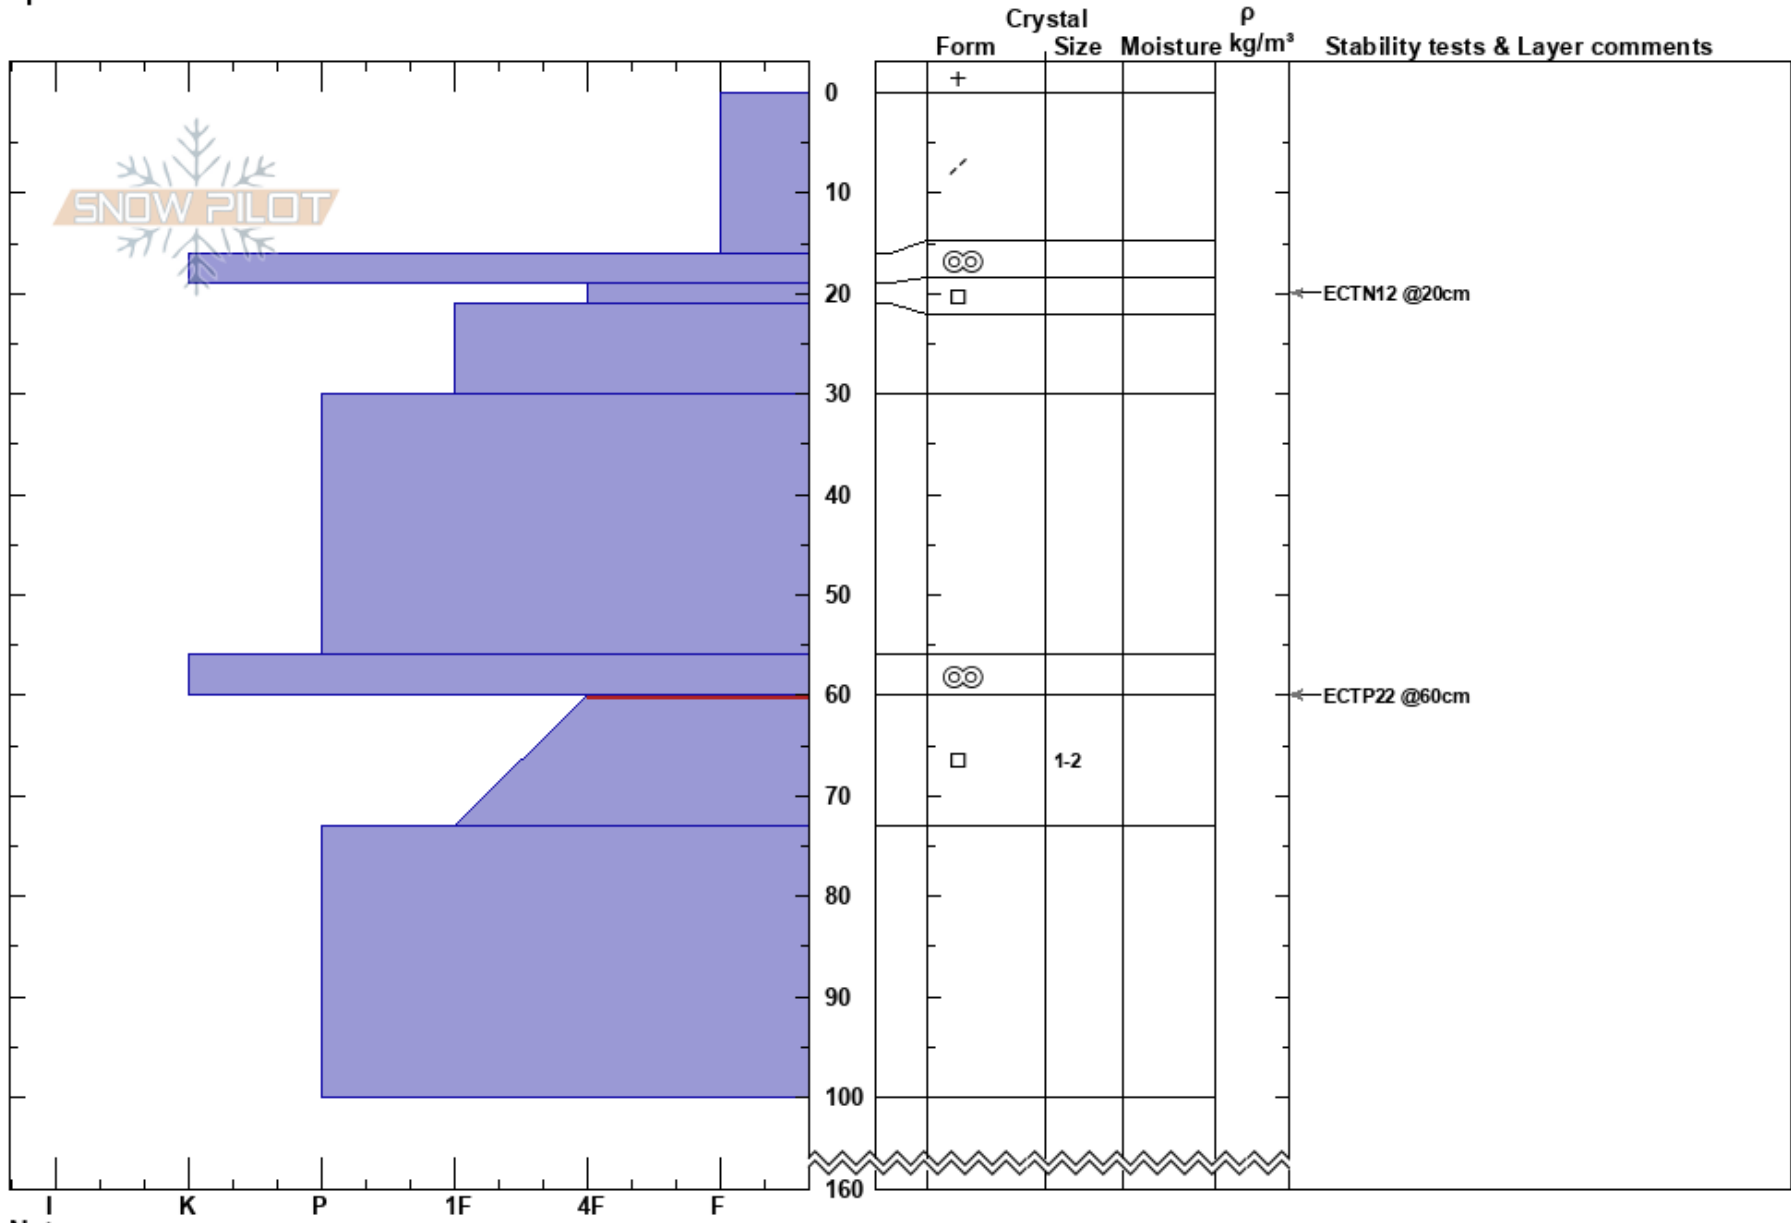

Käppas
 Abisko
 Sweden
Elevation: 1100 m
Aspect: NW
Specifics:

Erik Boström
 09/01/2025 - 14:30
Co-ord:
Slope Angle: 24°
Wind Loading: previous

Stability: **HS:**160 **Layer Notes:**
Air Temperature: **PF:**15 60-73cm:Problematic layer
Sky Cover: OVC
Precipitation: S-1
Wind: W Light Breeze