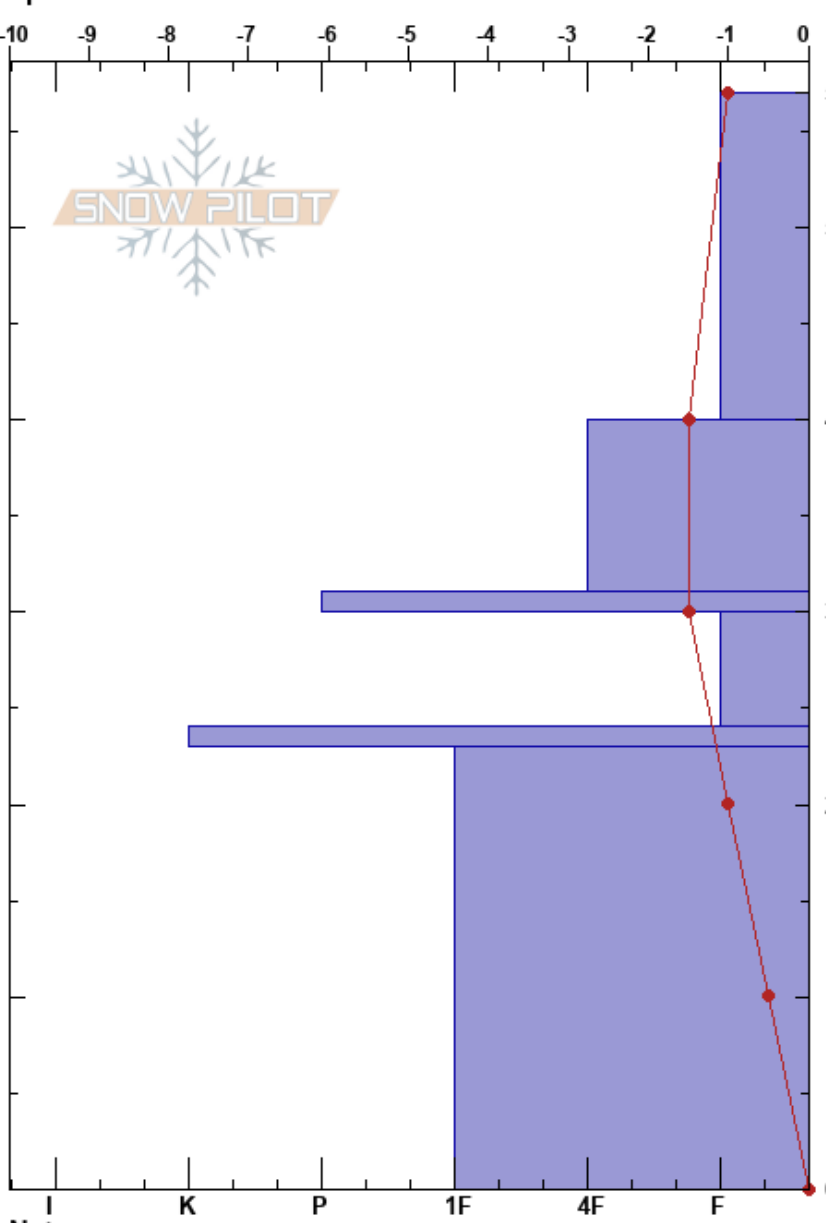

AAS PRO 2  
 Chugach Range  
 AK  
 Elevation: 371 m  
 Aspect: NE  
 Specifics:

Robert Bowler  
 01/09/2025 - 1:30pm  
 Co-ord: 60.78233N, -149.20333W  
 Slope Angle: 16°  
 Wind Loading:

Stability:  
 Air Temperature: -0.5°C  
 Sky Cover: OVC  
 Precipitation: NO  
 Wind: Calm  
 HS:57  
 PF:15  
 PS:3  
 Layer Notes:  
 31-30cm: Problematic layer

Form	Crystal Size	Moisture	$\rho$ kg/m <sup>3</sup>	Stability tests & Layer comments
•	2			
⊖	2			← ECTP11 @29cm ← PST79/100 (End) @29cm
⊖⊖	4			

Notes:  
 I K P 1F 4F F