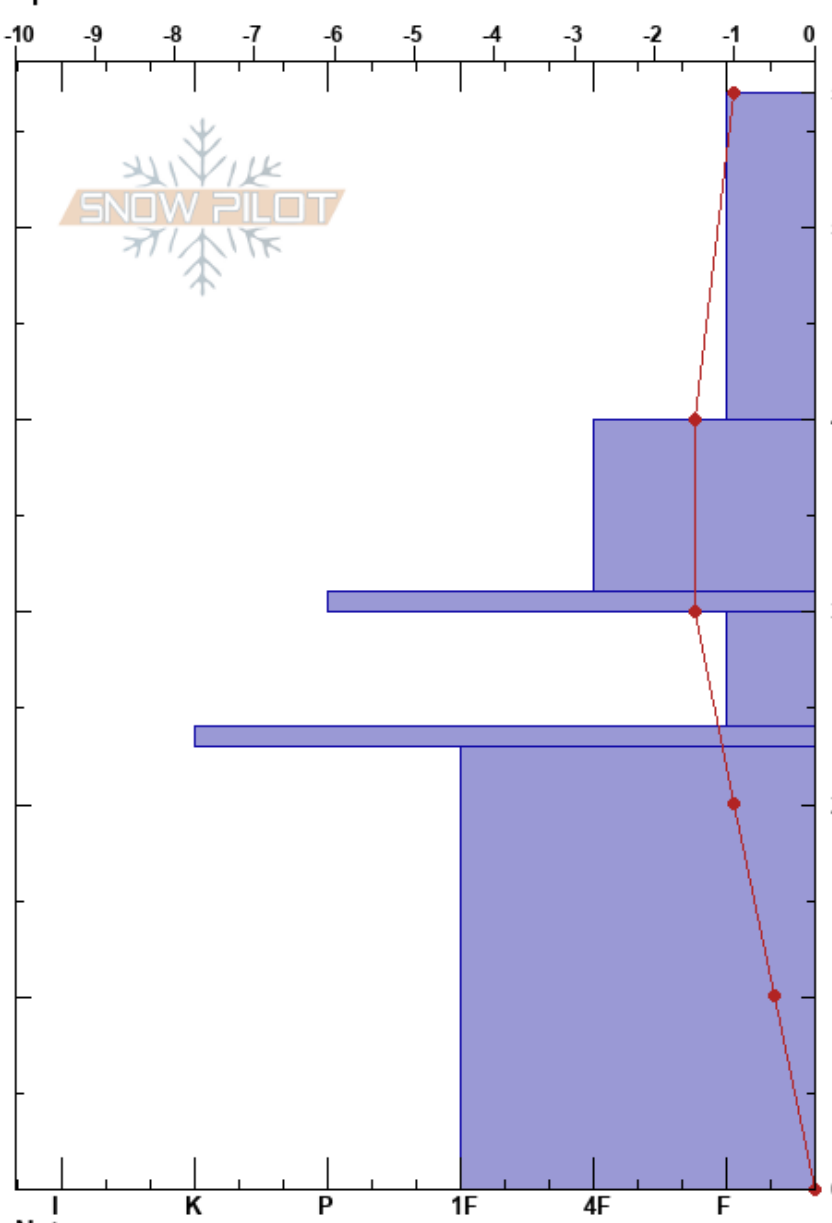

AAS PRO 2
 Chugach Range
 AK
 Elevation: 371 m
 Aspect: NE
 Specifics:

Robert Bowler
 01/09/2025 - 1:30pm
 Co-ord: 60.78233N, -149.20333W
 Slope Angle: 16°
 Wind Loading:

Stability:
 Air Temperature: -0.5°C
 Sky Cover: OVC
 Precipitation: NO
 Wind: Calm
 HS:57
 PF:15
 PS:3
 Layer Notes:
 31-30cm: Problematic layer

Form	Crystal		ρ kg/m ³	Stability tests & Layer comments
	Size	Moisture		
•	2			
⊖	2			← ECTP11 @29cm ← PST79/100 (End) @29cm
⊙⊙	4			

Notes:
 I K P 1F 4F F